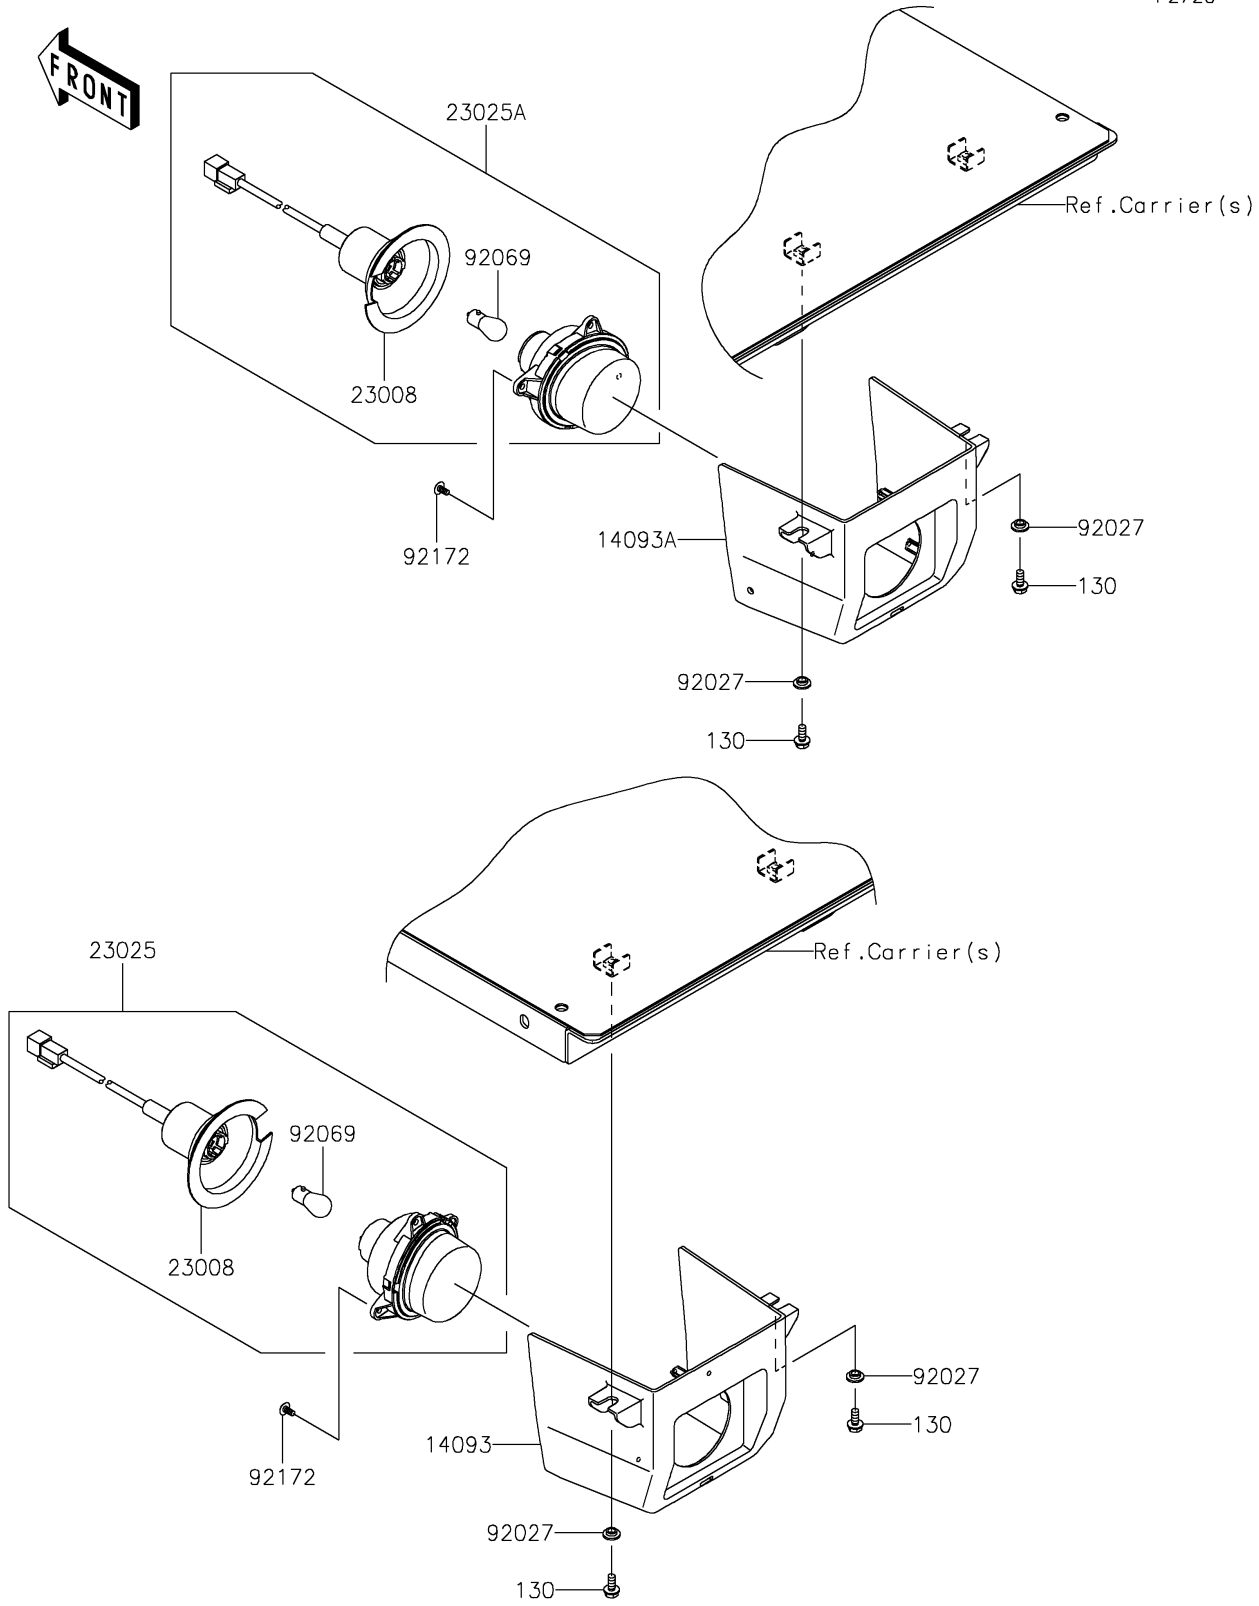

2025 MULE PRO-FXR 1000 LE PARTS DIAGRAM

Taillight(s)

F2720

2025 MULE PRO-FXR 1000 LE PARTS LIST

Taillight(s)

ITEM NAME	PART NUMBER	QUANTITY
COVER,TAIL LAMP,LH (Ref # 14093)	14093-0580	1
COVER,TAIL LAMP,RH (Ref # 14093A)	14093-0581	1
SOCKET-ASSY (Ref # 23008)	23008-0162	2
LAMP-TAIL,LH (Ref # 23025)	23025-0334	1
LAMP-TAIL,RH (Ref # 23025A)	23025-0341	1
COLLAR,L=4.6 (Ref # 92027)	92027-1168	4
BULB,12V 21/5W (Ref # 92069)	92069-0072	2
SCREW,TAPPING,5X10 (Ref # 92172)	92172-0262	6
BOLT-FLANGED,6X14 (Ref # 130)	130BA0614	4