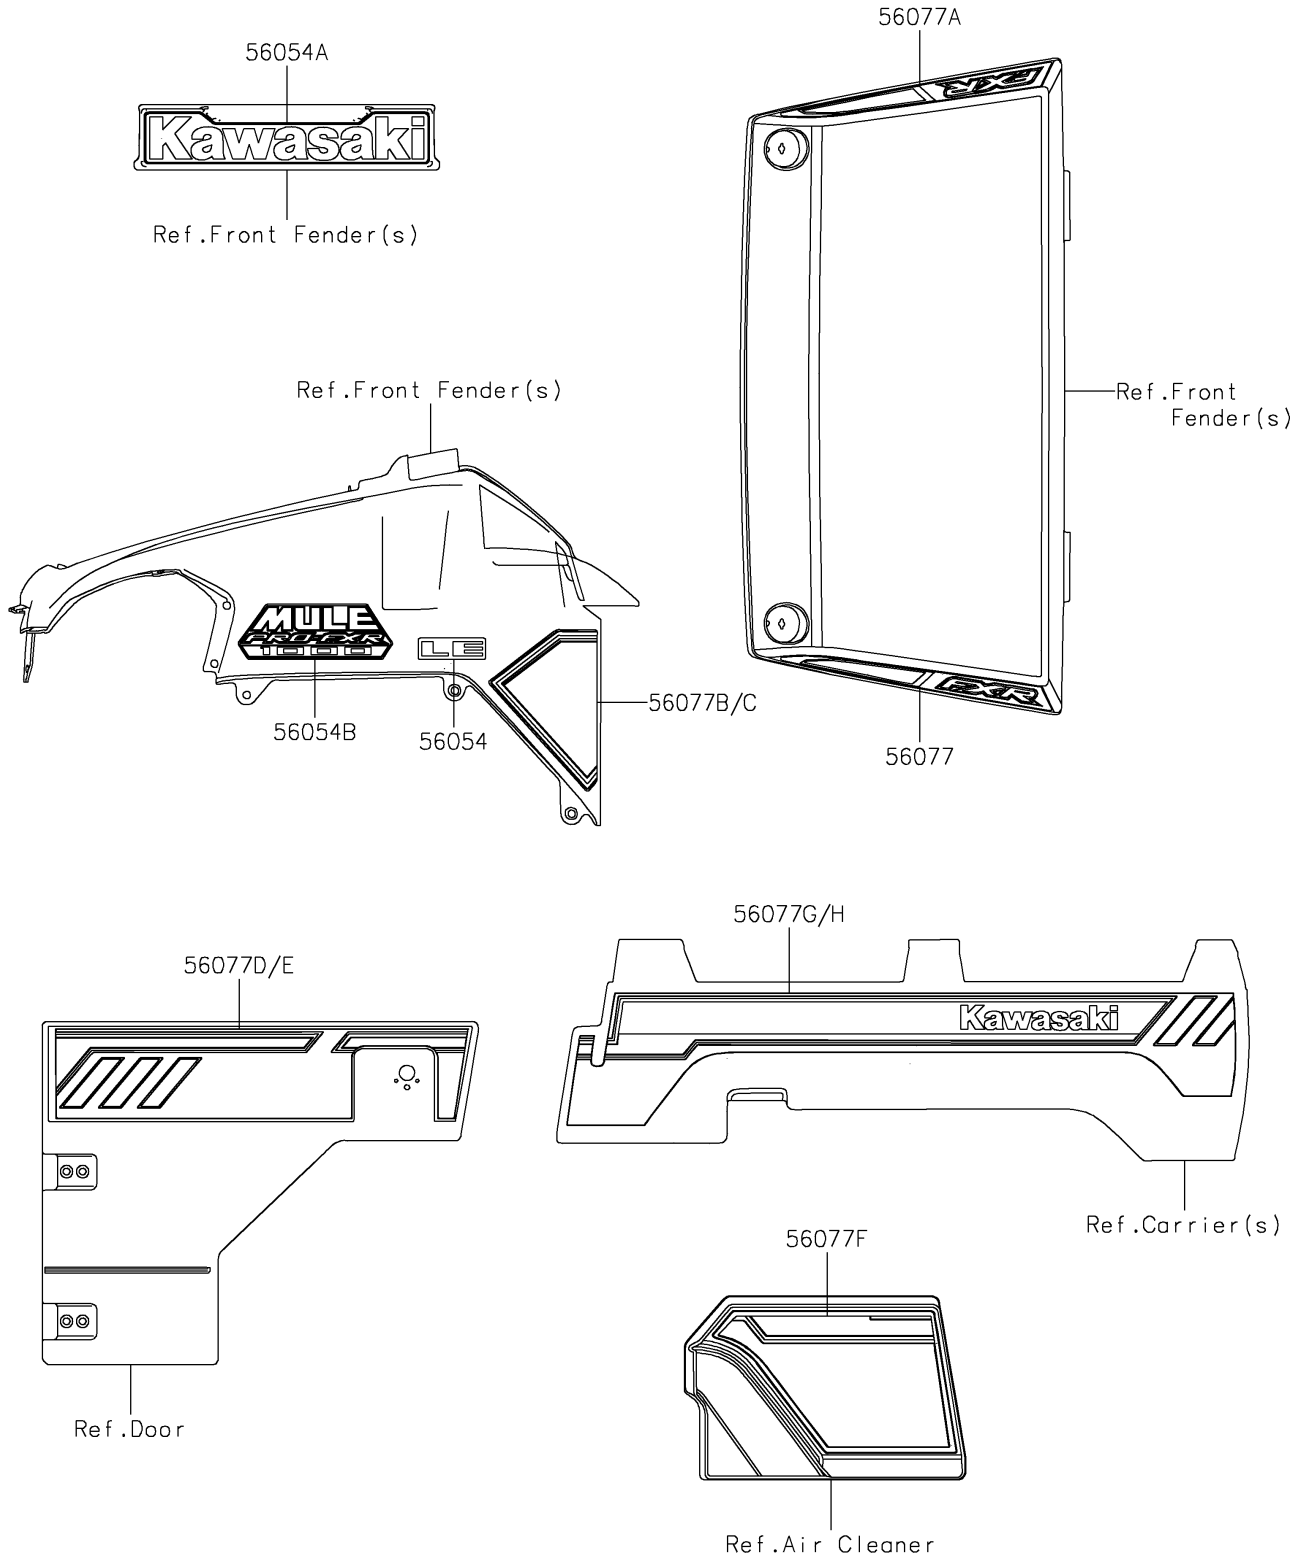

2024 MULE PRO-FXR™ 1000 LE PARTS DIAGRAM

Decals(NRFNN/NRFNL)

F2861

2024 MULE PRO-FXR™ 1000 LE PARTS LIST

Decals(NRFNN/NRFNL)

ITEM NAME	PART NUMBER	QUANTITY
MARK,FR FENDER,LE (Ref # 56054)	56054-1569	2
MARK,KAWASAKI (Ref # 56054A)	56054-3890	1
MARK,MULE PRO-FXR 1000 (Ref # 56054B)	56054-4013	2
PATTERN,HOOD COVER,LH (Ref # 56077)	56077-0144	1
PATTERN,HOOD COVER,RH (Ref # 56077A)	56077-0145	1
PATTERN,FR FENDER,LH (Ref # 56077B)	56077-0146	1
PATTERN,FR FENDER,RH (Ref # 56077C)	56077-0147	1
PATTERN,SIDE GUARD,LH,FR (Ref # 56077D)	56077-0148	1
PATTERN,SIDE GUARD,RH,FR (Ref # 56077E)	56077-0149	1
PATTERN,AIR FILTER COVER (Ref # 56077F)	56077-0150	1
PATTERN,SIDE GUARD,LH (Ref # 56077G)	56077-0151	1
PATTERN,SIDE GUARD,RH (Ref # 56077H)	56077-0152	1