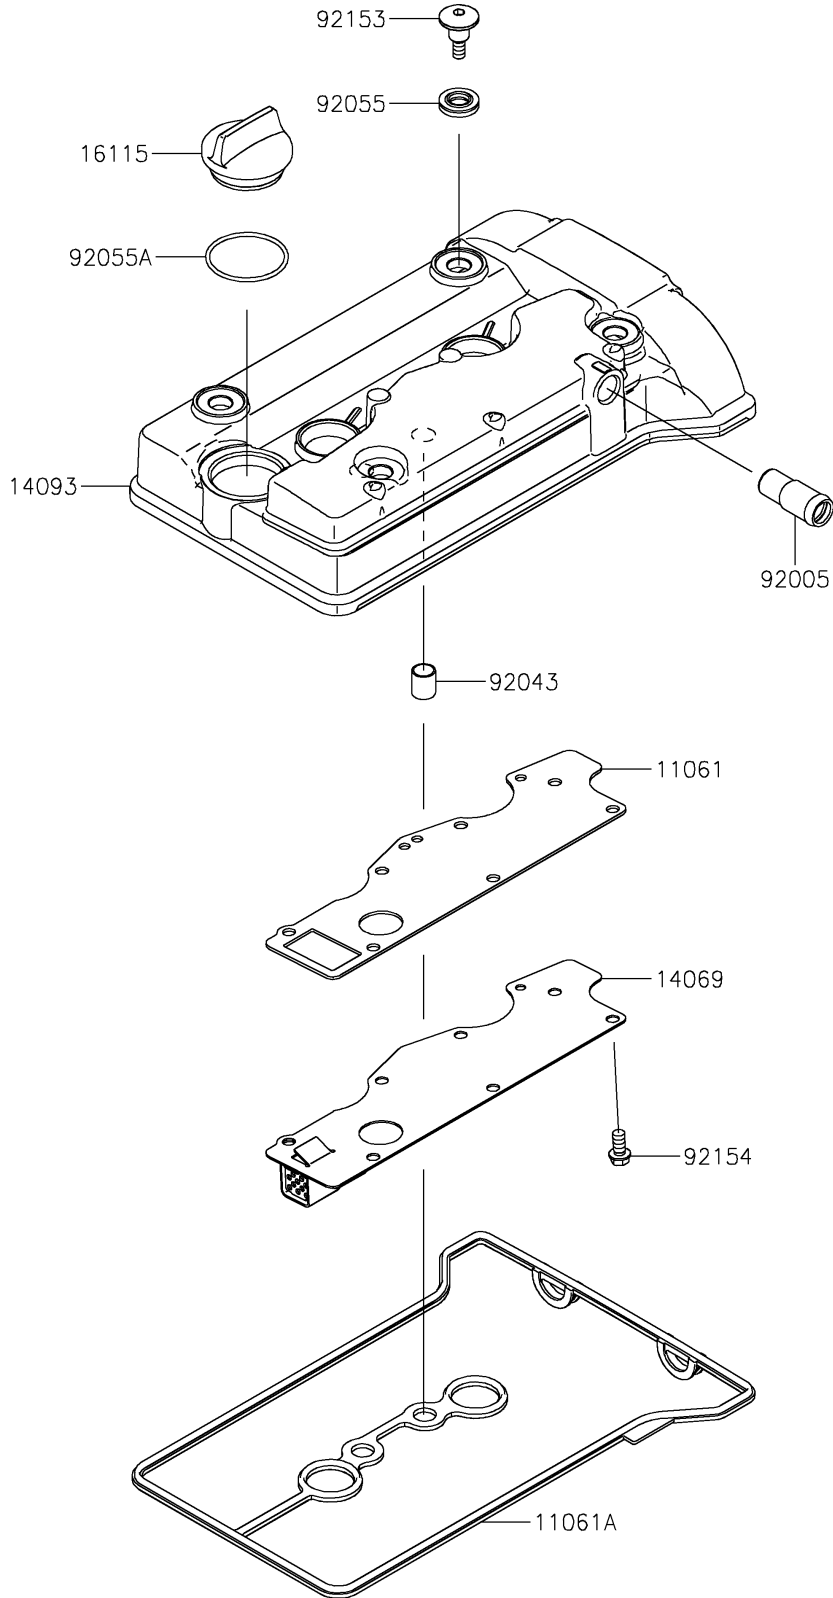

2025 MULE PRO-FXT 1000 LE PARTS DIAGRAM

Cylinder Head Cover

E1112

2025 MULE PRO-FXT 1000 LE PARTS LIST

Cylinder Head Cover

ITEM NAME	PART NUMBER	QUANTITY
GASKET,BREATHER PLATE (Ref # 11061)	11061-1314	1
GASKET,HEAD COVER (Ref # 11061A)	11061-1457	1
BREATHER (Ref # 14069)	14069-0036	1
COVER,HEAD COVER (Ref # 14093)	14093-1384	1
CAP-OIL FILLER (Ref # 16115)	16115-1064	1
FITTING,BREATHER (Ref # 92005)	92005-0968	1
PIN,10.1X12X14 (Ref # 92043)	92043-4009	2
RING-O (Ref # 92055)	92055-0785	4
RING-O (Ref # 92055A)	92055-1749	1
BOLT,SOCKET,6X22.5 (Ref # 92153)	92153-1779	4
BOLT,FLANGED-SMALL,6X12 (Ref # 92154)	92154-1888	7