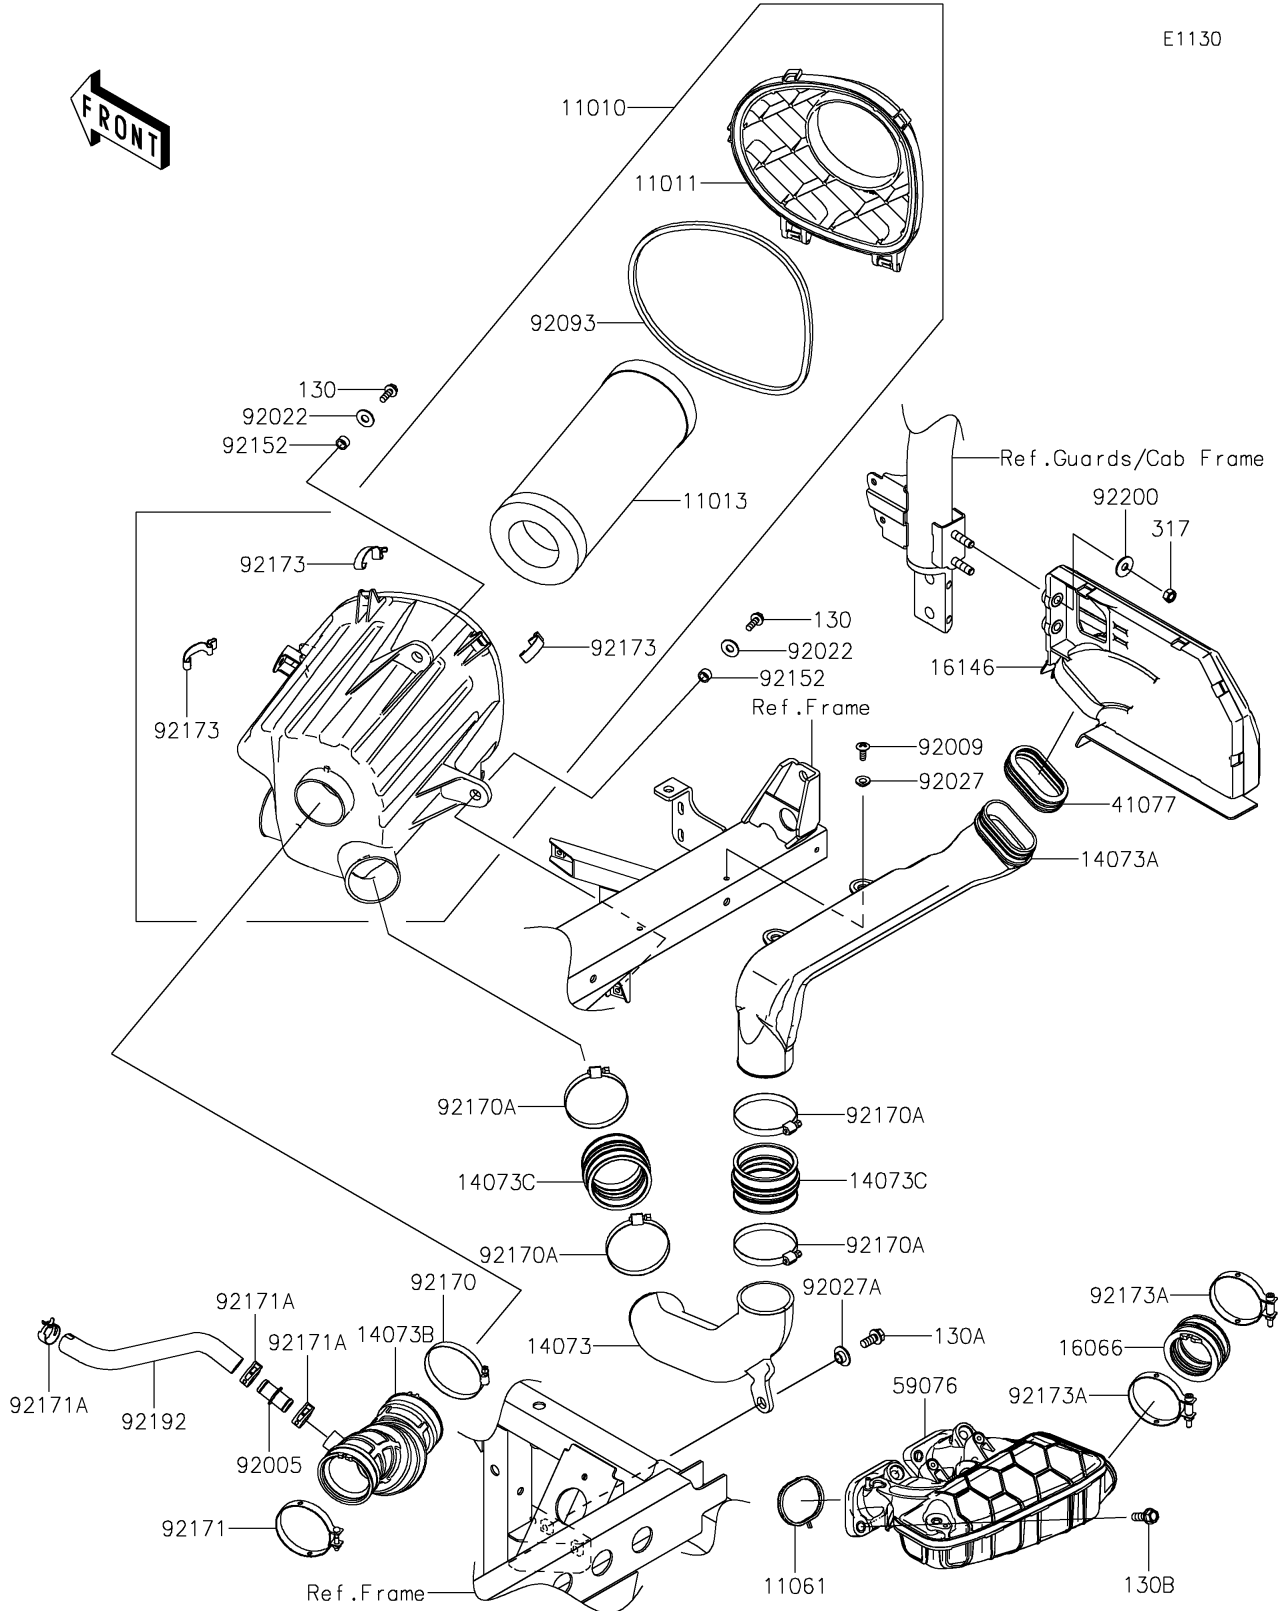

# 2025 MULE PRO-FXT 1000 LE PARTS DIAGRAM

Air Cleaner

## 2025 MULE PRO-FXT 1000 LE PARTS LIST

### Air Cleaner

ITEM NAME	PART NUMBER	QUANTITY
FILTER-ASSY-AIR (Ref # 11010)	11010-1818	1
CASE-AIR FILTER,UPP (Ref # 11011)	11011-0971	1
ELEMENT-AIR FILTER (Ref # 11013)	11013-7044	1
GASKET,MANIFOLD-INTAKE (Ref # 11061)	11061-1459	2
DUCT,LOWER (Ref # 14073)	14073-1887	1
DUCT,UPPER (Ref # 14073A)	14073-1889	1
DUCT,A/F CASE-THROTTLE (Ref # 14073B)	14073-1890	1
DUCT,INTAKE JOINT (Ref # 14073C)	14073-1891	2
HOLDER-THROTTLE BODY (Ref # 16066)	16066-0028	1
COVER-ASSY,BLACK (Ref # 16146)	16146-0921-6Z	1
ADAPTER (Ref # 41077)	41077-0753	1
MANIFOLD-INTAKE (Ref # 59076)	59076-0040	1
FITTING,DUCT-BREATHER TUBE (Ref # 92005)	92005-0992	1
SCREW,TAPPING,6X16 (Ref # 92009)	92009-1166	2
WASHER,8.5X20X1.6 (Ref # 92022)	92022-1561	2
COLLAR,L=4.6 (Ref # 92027)	92027-1168	2
COLLAR (Ref # 92027A)	92027-1745	1
SEAL,AIR FILTER CASE (Ref # 92093)	92093-0787	1
COLLAR,8.8X12.3X6.9 (Ref # 92152)	92152-1853	2
CLAMP (Ref # 92170)	92170-1763	1
CLAMP (Ref # 92170A)	92170-1764	4
CLAMP,62MM (Ref # 92171)	92171-0857	1
CLAMP (Ref # 92171A)	92171-1277	3
CLAMP,AIR FILTER CASE (Ref # 92173)	92173-2023	3
CLAMP (Ref # 92173A)	92173-2674	2
TUBE,BREATHER (Ref # 92192)	92192-2632	1
WASHER,8.5X23X1.6 (Ref # 92200)	92200-0752	2
BOLT-FLANGED,6X18 (Ref # 130)	130BA0618	2
BOLT-FLANGED,8X18 (Ref # 130A)	130BA0818	1

### Air Cleaner

ITEM NAME	PART NUMBER	QUANTITY
BOLT-FLANGED,8X25 (Ref # 130B)	130CA0825	4
NUT-HEX-SMALL,8MM (Ref # 317)	317BA0800	2