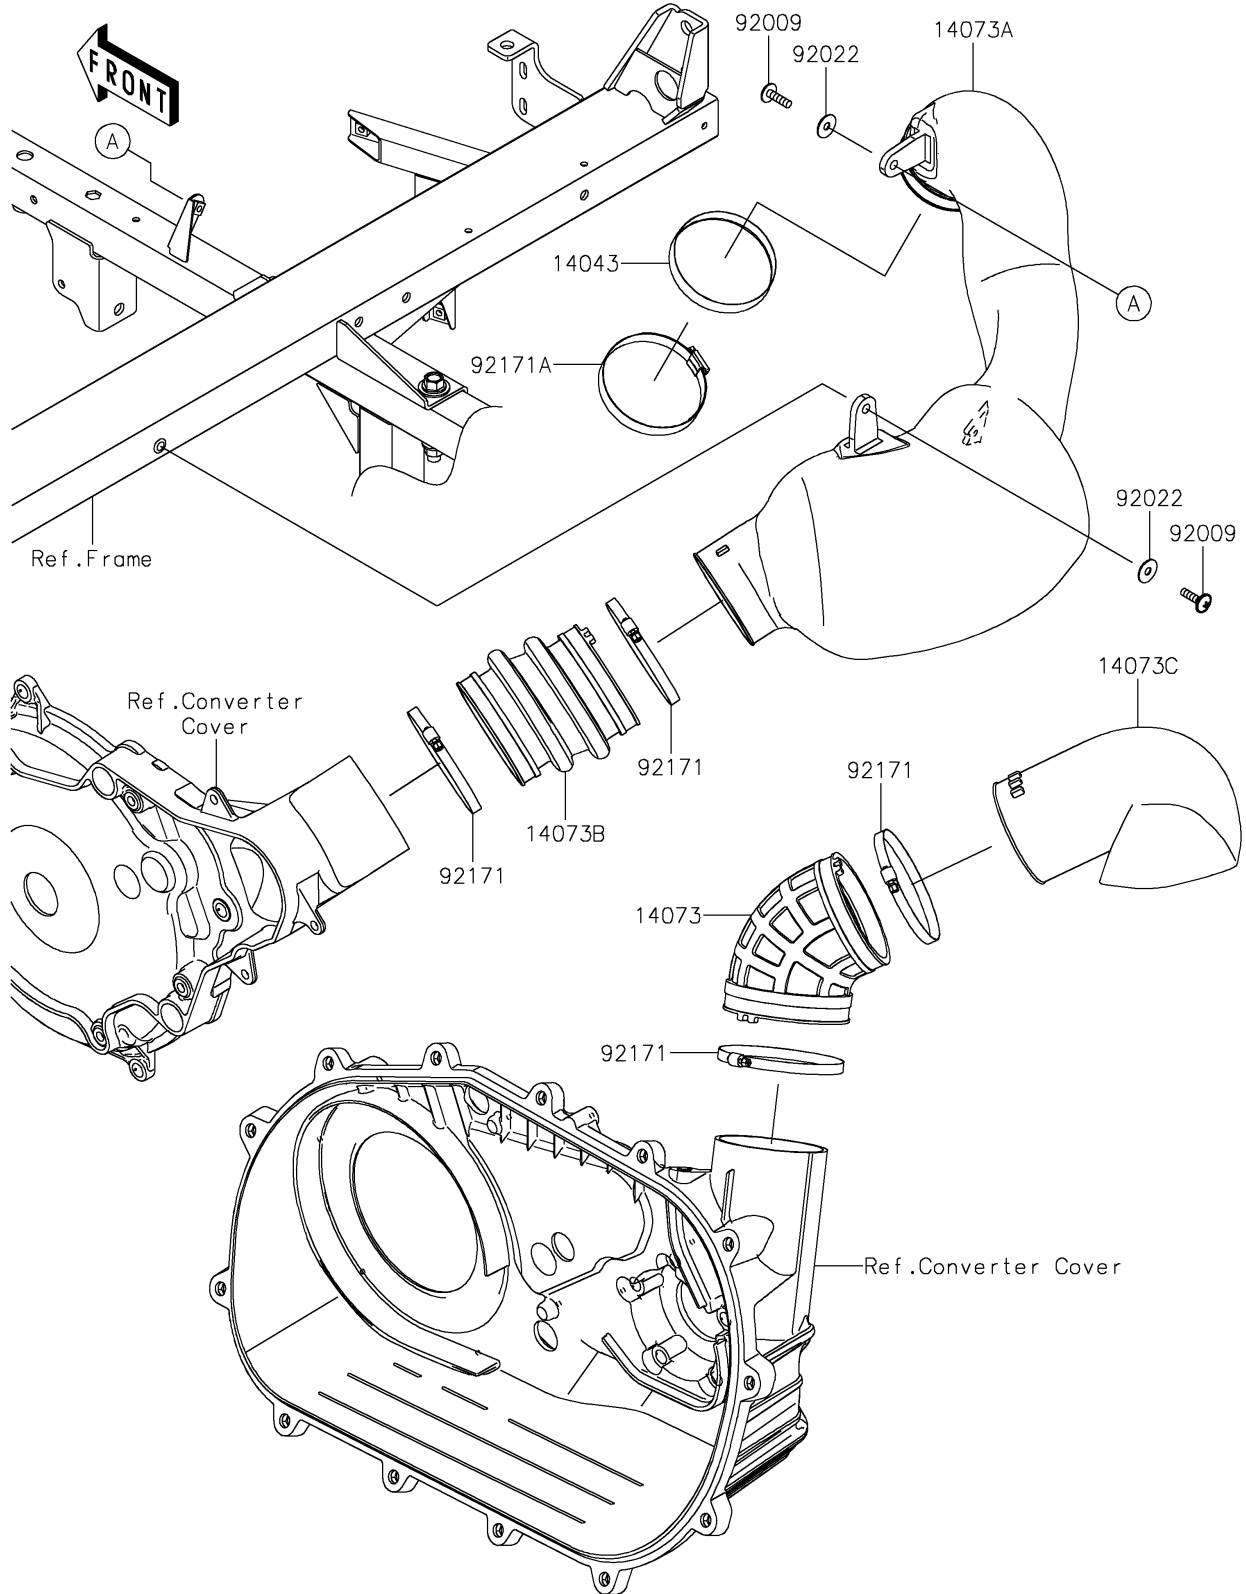

2024 MULE PRO-FXT™ 1000 LE PARTS DIAGRAM

Air Cleaner-Belt Converter

E1394

2024 MULE PRO-FXT™ 1000 LE PARTS LIST

Air Cleaner-Belt Converter

ITEM NAME	PART NUMBER	QUANTITY
FILTER (Ref # 14043)	14043-0013	1
DUCT,EXHAUST (Ref # 14073)	14073-0788	1
DUCT,INTAKE (Ref # 14073A)	14073-0789	1
DUCT,INTAKE (Ref # 14073B)	14073-0790	1
DUCT,EXHAUST (Ref # 14073C)	14073-1886	1
SCREW,6X22 (Ref # 92009)	92009-1441	2
WASHER,PLAIN,6.5X20X1 (Ref # 92022)	92022-165	2
CLAMP (Ref # 92171)	92171-1383	4
CLAMP (Ref # 92171A)	92171-3716	1