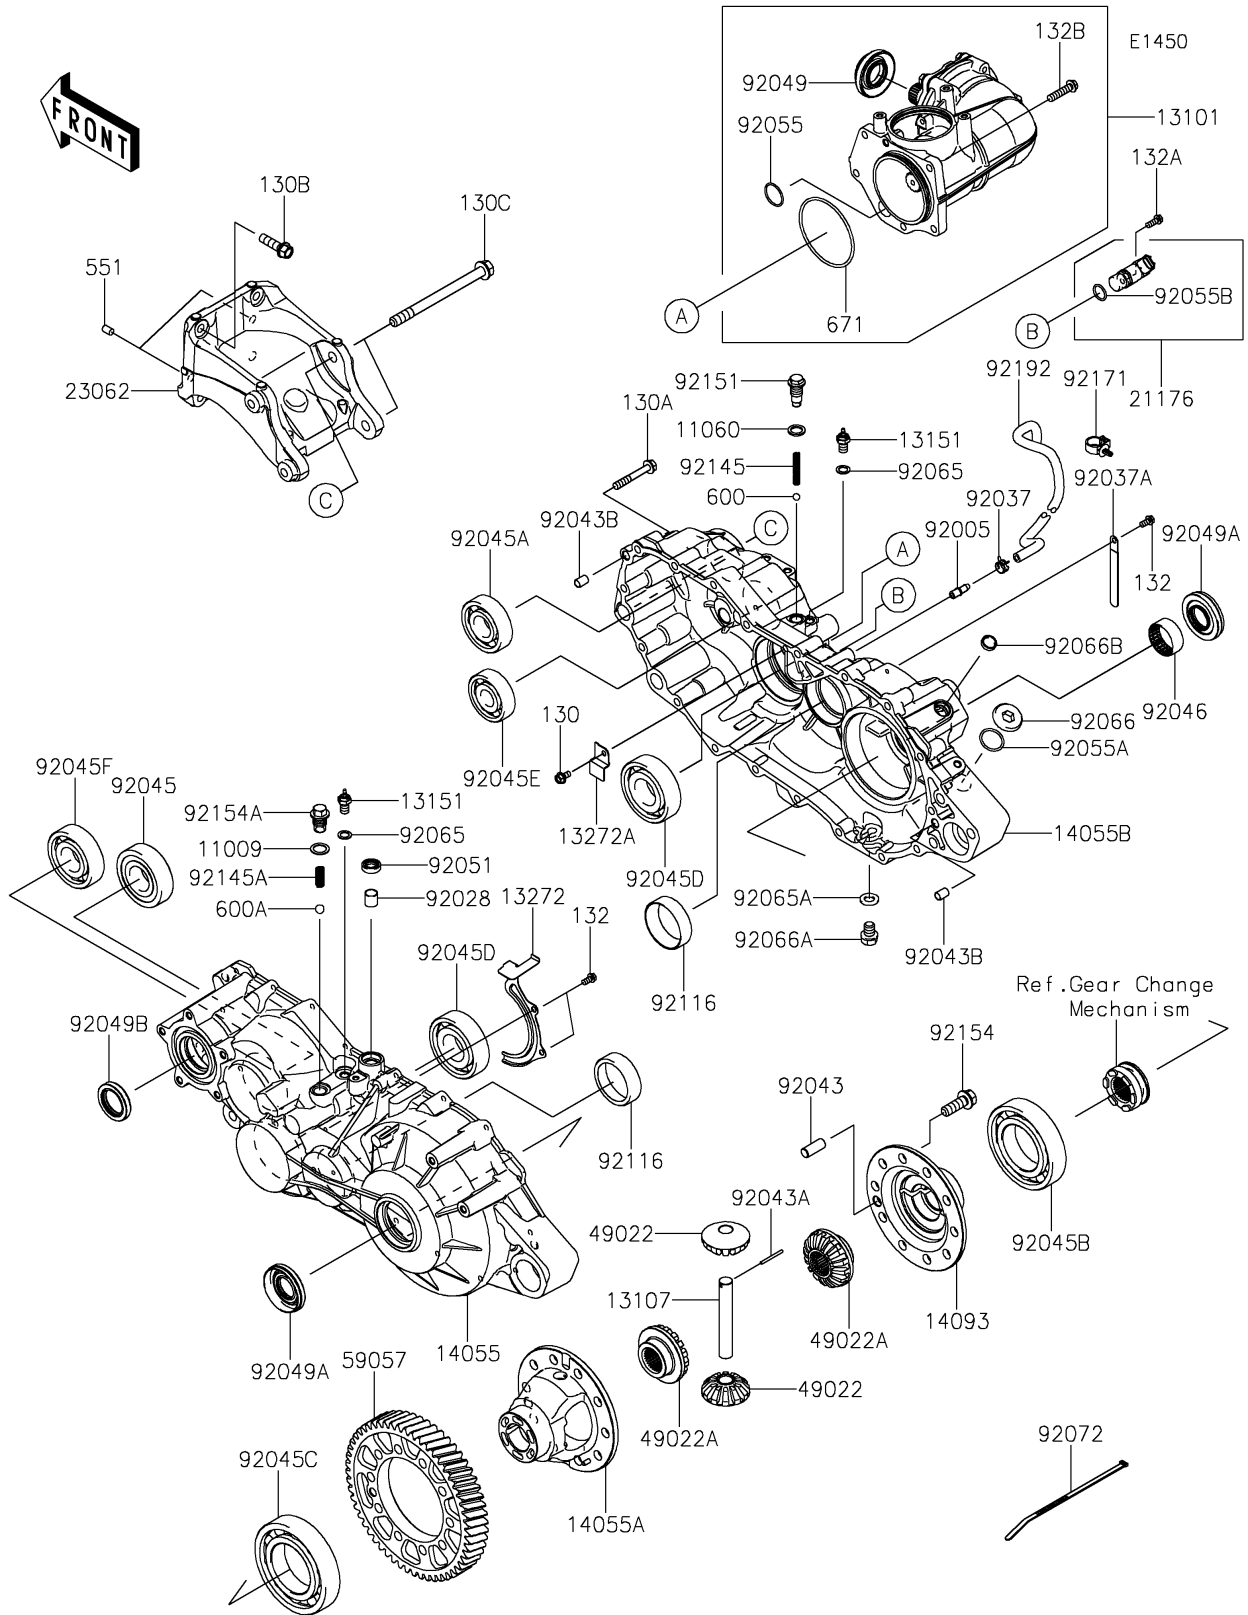

2025 MULE PRO-FXT 1000 LE PARTS DIAGRAM

Gear Box

2025 MULE PRO-FXT 1000 LE PARTS LIST

Gear Box

ITEM NAME	PART NUMBER	QUANTITY
GASKET,15.5X22X1 (Ref # 11009)	11009-1008	1
GASKET,14X20X2 (Ref # 11060)	11060-1287	1
GEAR-ASSY,PARTICULAR (Ref # 13101)	13101-0636	1
SHAFT (Ref # 13107)	13107-0793	1
SWITCH-COMP,NEUTRAL (Ref # 13151)	13151-1080	2
PLATE (Ref # 13272)	13272-1624	1
PLATE (Ref # 13272A)	13272-4169	1
CASE-GEAR,LH (Ref # 14055)	14055-0608	1
CASE-GEAR,DIFF (Ref # 14055A)	14055-0614	1
CASE-GEAR,RH (Ref # 14055B)	14055-0665	1
COVER,DIFF (Ref # 14093)	14093-0048	1
SENSOR,ROTATION (Ref # 21176)	21176-0767	1
BRACKET-COMP (Ref # 23062)	23062-1391	1
GEAR-BEVEL,PINION,12T (Ref # 49022)	49022-0585	2
GEAR-BEVEL,OUTPUT,16T (Ref # 49022A)	49022-0589	2
GEAR-HELICAL,55T (Ref # 59057)	59057-0012	1
FITTING,BREATHER (Ref # 92005)	92005-1127	1
BUSHING (Ref # 92028)	92028-1347	1
CLAMP,TUBE (Ref # 92037)	92037-1505	1
CLAMP (Ref # 92037A)	92037-1993	1
PIN,DOWEL,12X30 (Ref # 92043)	92043-0789	1
PIN,DOWEL (Ref # 92043A)	92043-0806	1
PIN,DOWEL,10X14 (Ref # 92043B)	92043-1037	2
BEARING-BALL,63/32 (Ref # 92045)	92045-0764	1
BEARING-BALL,63/28 (Ref # 92045A)	92045-0765	1
BEARING-BALL,6212 (Ref # 92045B)	92045-0766	1
BEARING-BALL,6213 (Ref # 92045C)	92045-0767	1
BEARING-BALL,6307C3 (Ref # 92045D)	92045-0768	2
BEARING-BALL,B22-19C3 UR (Ref # 92045E)	92045-0769	1