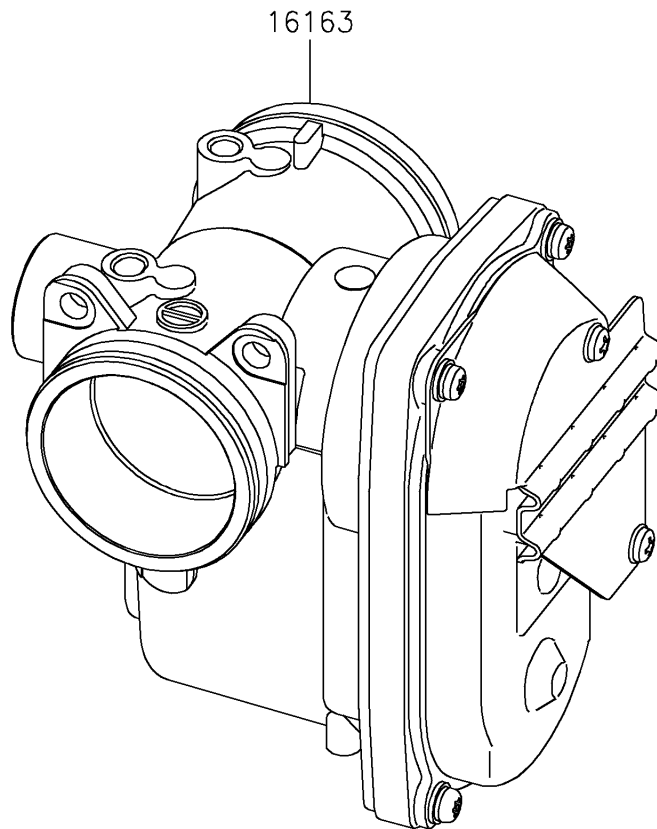

# 2024 MULE PRO-FXT™ 1000 LE PARTS DIAGRAM

Throttle

E1510

### Throttle

ITEM NAME	PART NUMBER	QUANTITY
THROTTLE-ASSY (Ref # 16163)	16163-1301	1