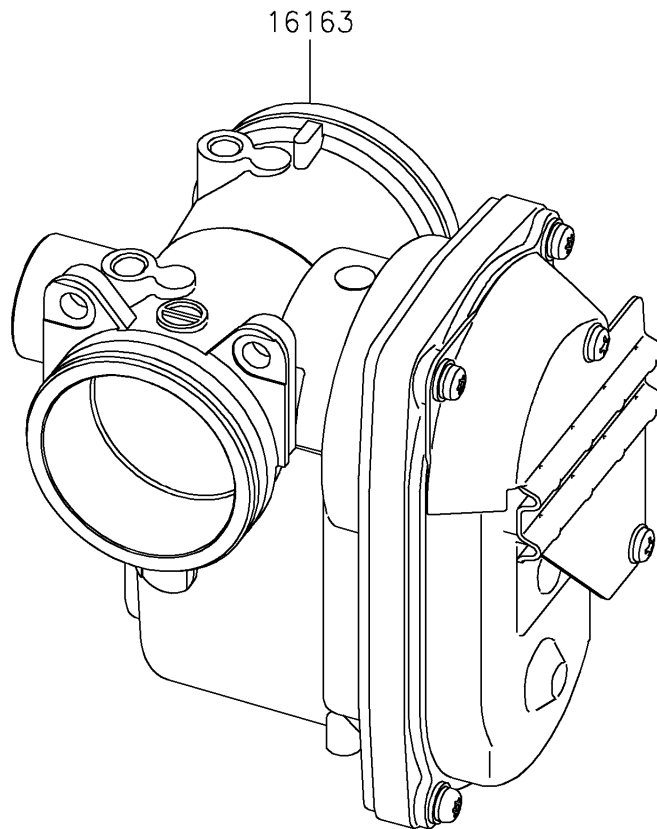

2025 MULE PRO-FXT 1000 LE PARTS DIAGRAM

Throttle

E1510

2025 MULE PRO-FXT 1000 LE PARTS LIST

Throttle

ITEM NAME	PART NUMBER	QUANTITY
THROTTLE-ASSY (Ref # 16163)	16163-1301	1