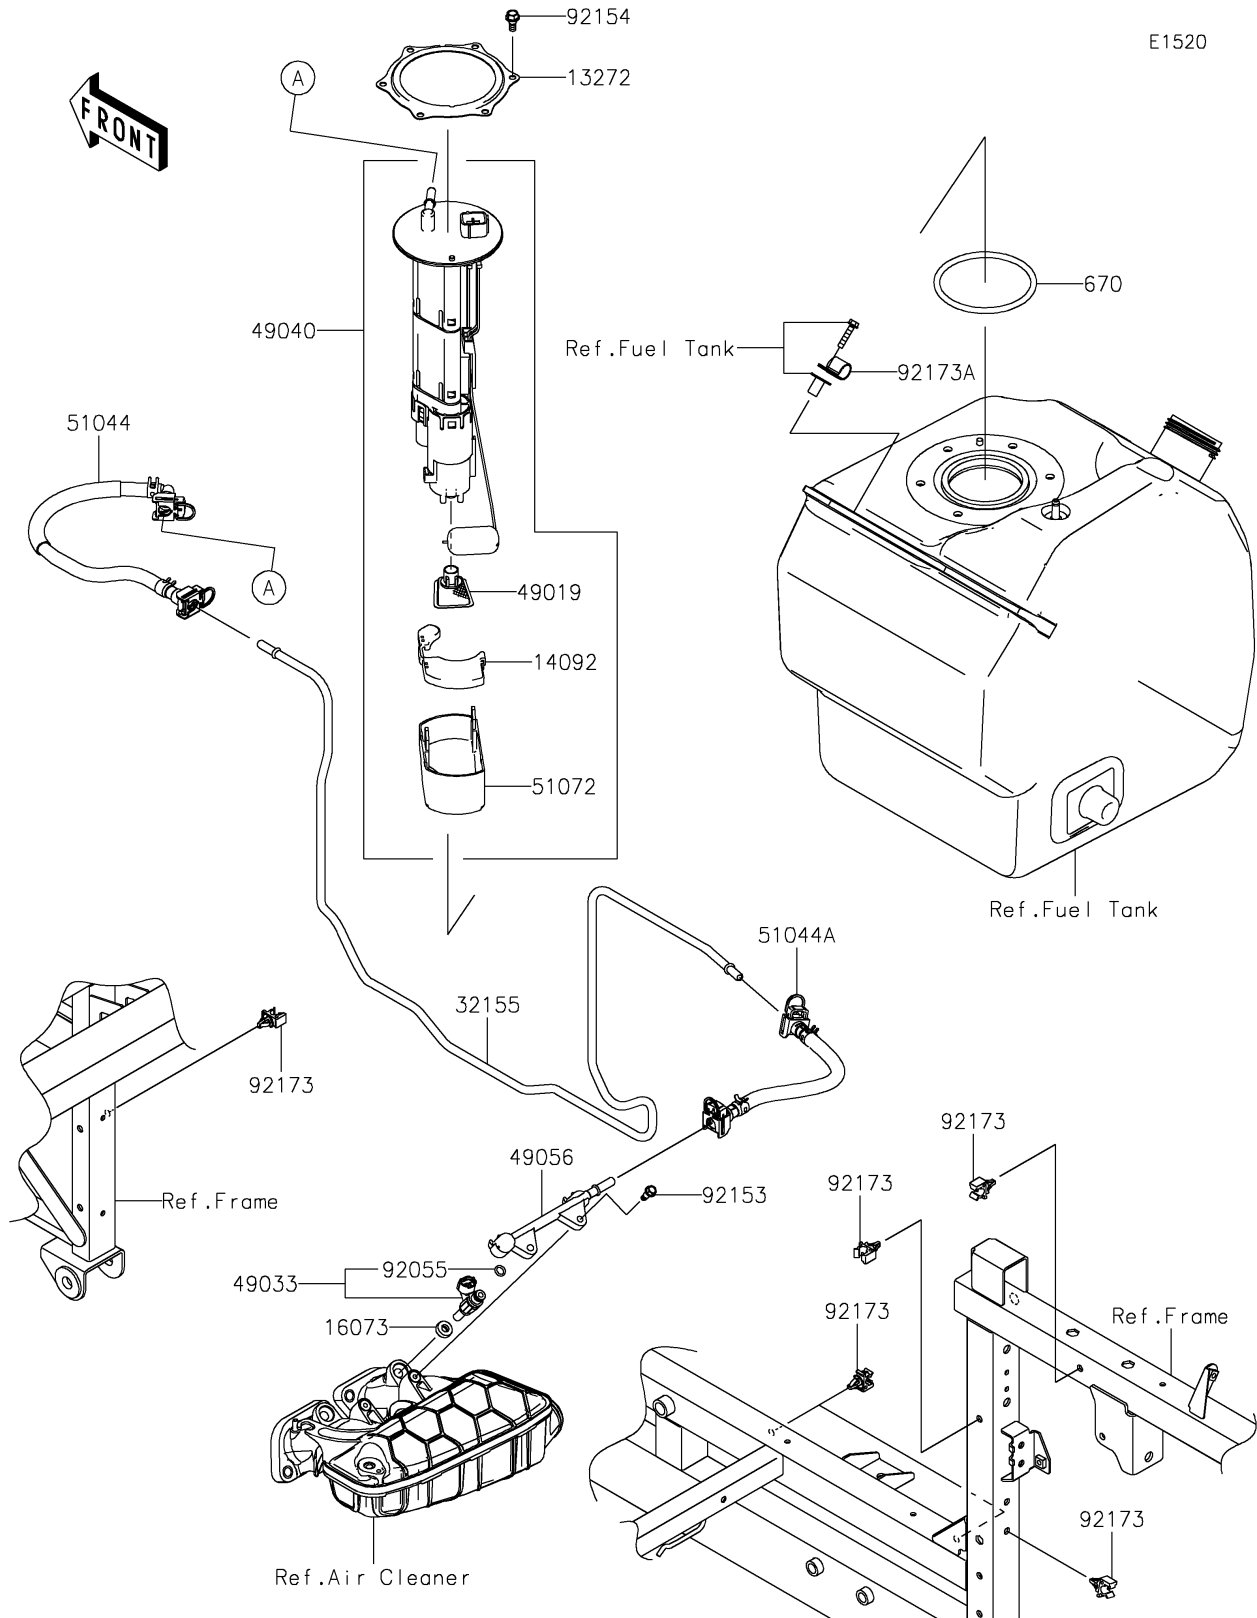

2025 MULE PRO-FXT 1000 LE PARTS DIAGRAM

Fuel Pump

2025 MULE PRO-FXT 1000 LE PARTS LIST

Fuel Pump

ITEM NAME	PART NUMBER	QUANTITY
PLATE (Ref # 13272)	13272-2500	1
COVER (Ref # 14092)	14092-1044	1
INSULATOR (Ref # 16073)	16073-0129	2
PIPE,FUEL (Ref # 32155)	32155-7380	1
FILTER-FUEL (Ref # 49019)	49019-0013	1
NOZZLE-INJECTION (Ref # 49033)	49033-0040	2
PUMP-FUEL (Ref # 49040)	49040-0832	1
PIPE-INJECTION (Ref # 49056)	49056-0566	1
TUBE-ASSY,TANK-PIPE (Ref # 51044)	51044-1260	1
TUBE-ASSY,PIPE-ENGINE (Ref # 51044A)	51044-1261	1
CHAMBER-FUEL (Ref # 51072)	51072-0003	1
RING-O,INJECTION NOZZLE (Ref # 92055)	92055-0937	2
BOLT,FLANGED,5MM (Ref # 92153)	92153-0361	2
BOLT,FUEL PUMP (Ref # 92154)	92154-1326	6
CLAMP,FUEL PIPE (Ref # 92173)	92173-1213	6
CLAMP (Ref # 92173A)	92173-2551	1
O RING (Ref # 670)	670E5090	1