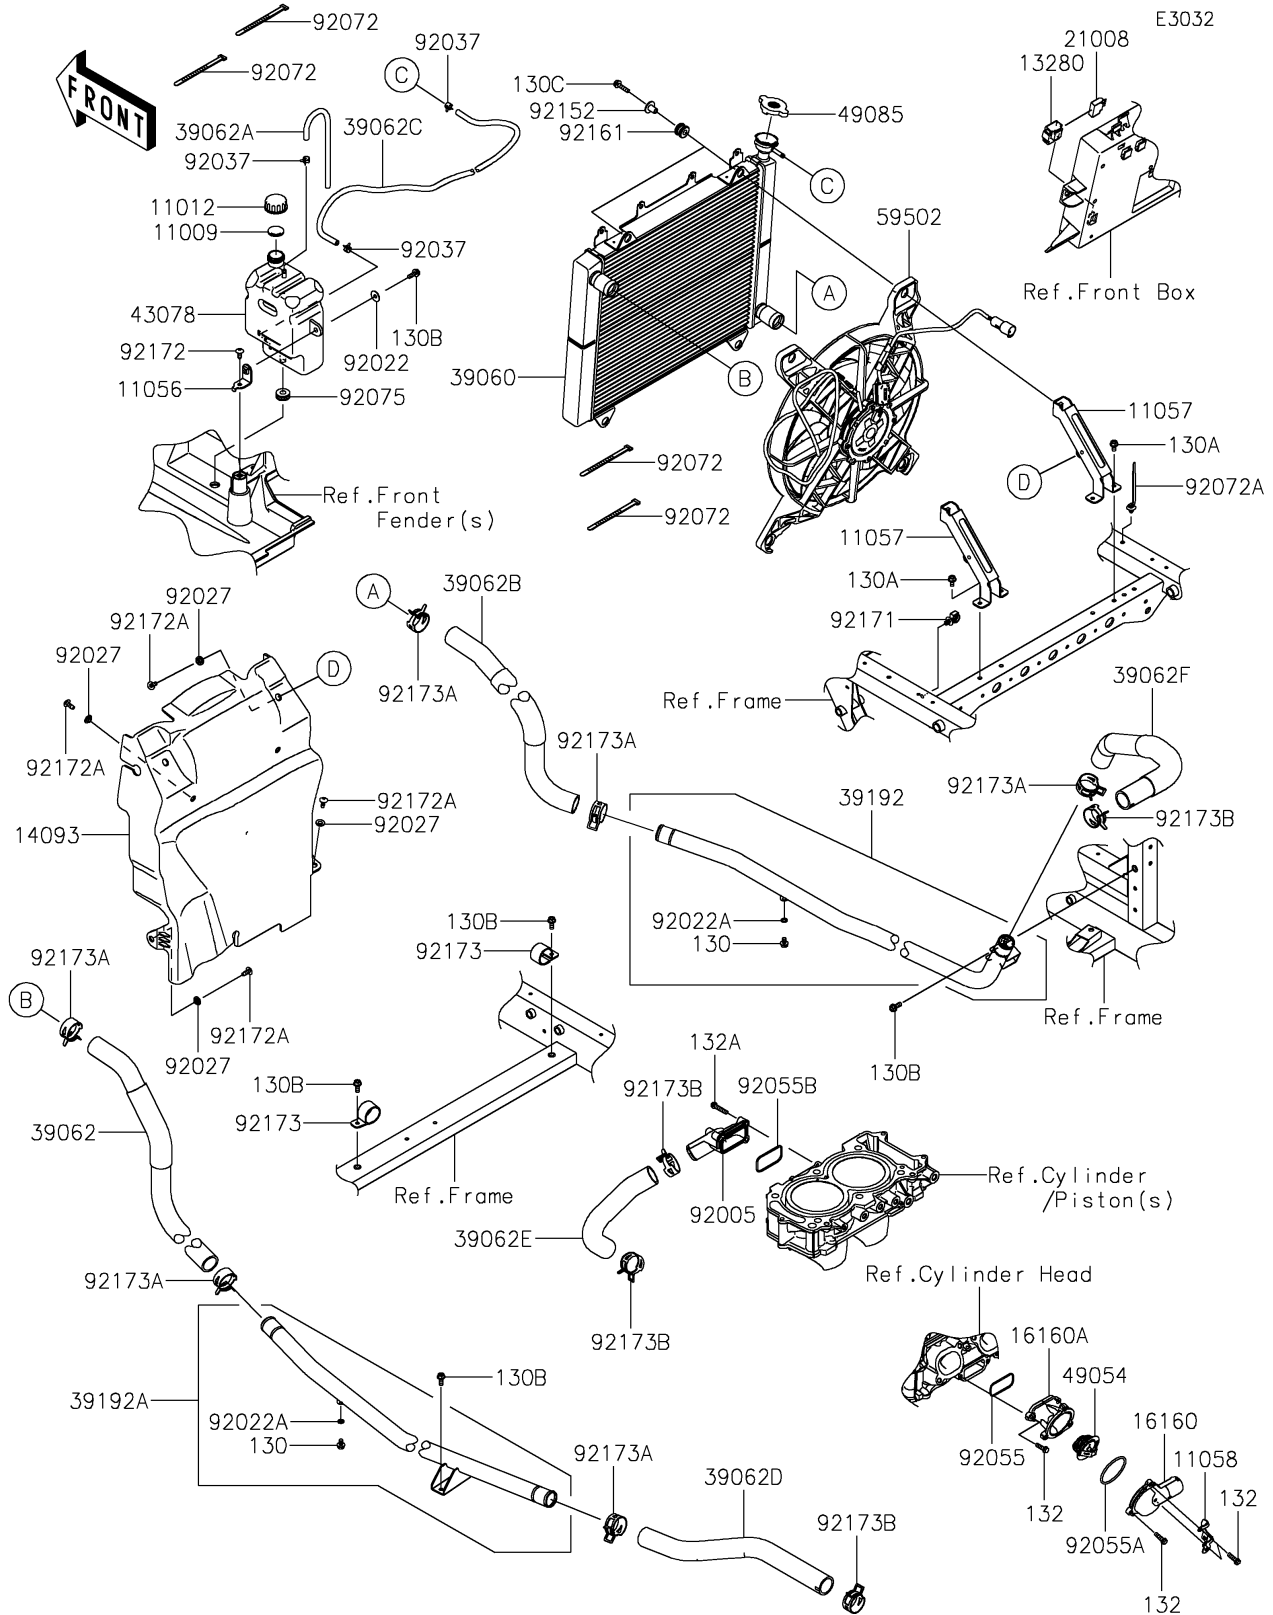

2025 MULE PRO-FXT 1000 LE PARTS DIAGRAM

Radiator

2025 MULE PRO-FXT 1000 LE PARTS LIST

Radiator

ITEM NAME	PART NUMBER	QUANTITY
GASKET,RESERVOIR TANK CAP (Ref # 11009)	11009-1145	1
CAP (Ref # 11012)	11012-1084	1
BRACKET,RESERVOIR (Ref # 11056)	11056-3856	1
BRACKET,RADIATOR (Ref # 11057)	11057-0774	2
BRACKET (Ref # 11058)	11058-0325	1
HOLDER,BREAKER (Ref # 13280)	13280-0898	1
COVER,RADIATOR BACK (Ref # 14093)	14093-1391	1
BODY,THERMOSTAT COVER (Ref # 16160)	16160-0839	1
BODY,THERMOSTAT (Ref # 16160A)	16160-0840	1
BREAKER,RAD.FAN,20A (Ref # 21008)	21008-0015	1
RADIATOR (Ref # 39060)	39060-0753	1
HOSE-COOLING,RADIATOR IN (Ref # 39062)	39062-0650	1
HOSE-COOLING,OVER FLOW (Ref # 39062A)	39062-0696	1
HOSE-COOLING,RADIATOR OUT (Ref # 39062B)	39062-0777	1
HOSE-COOLING,RAD-RESERVOIR (Ref # 39062C)	39062-0985	1
HOSE-COOLING,ENGINE IN (Ref # 39062D)	39062-0986	1
HOSE-COOLING,W/PUMP-ENGINE (Ref # 39062E)	39062-0987	1
HOSE-COOLING,ENGINE OUT (Ref # 39062F)	39062-0988	1
PIPE-WATER,RH (Ref # 39192)	39192-0574	1
PIPE-WATER,LH (Ref # 39192A)	39192-0715	1
RESERVOIR (Ref # 43078)	43078-0571	1
THERMOSTAT (Ref # 49054)	49054-0015	1
CAP-ASSY-PRESSURE (Ref # 49085)	49085-0019	1
FAN-ASSY (Ref # 59502)	59502-0641	1
FITTING (Ref # 92005)	92005-1445	1
WASHER,PLAIN,6.5X20X1 (Ref # 92022)	92022-165	1
WASHER,6.2X11X1 (Ref # 92022A)	92022-304	2
COLLAR,L=4.6 (Ref # 92027)	92027-1168	6
CLAMP,TUBE (Ref # 92037)	92037-1461	3