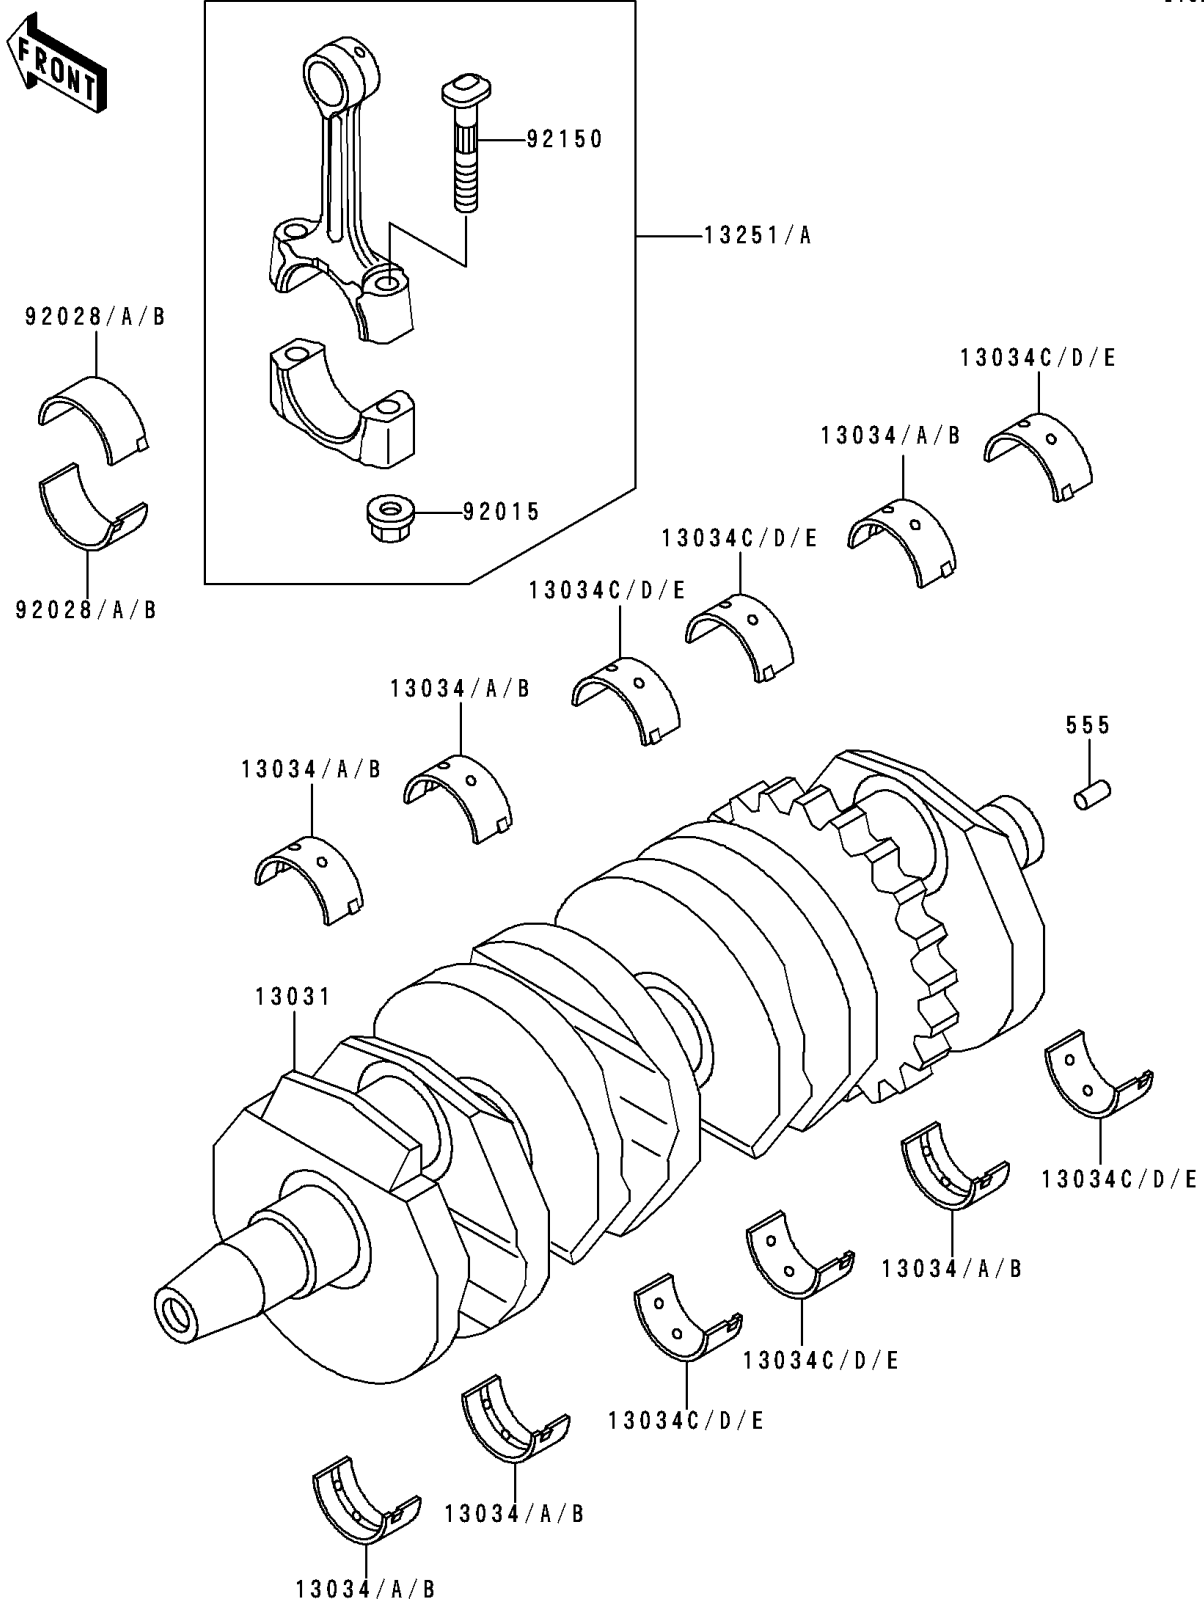

1993 Ninja® ZX™ -6 PARTS DIAGRAM

Crankshaft

E1321

1993 Ninja® ZX™ -6 PARTS LIST

Crankshaft

ITEM NAME	PART NUMBER	QUANTITY
PIN-SPRING,4X8 (Ref # 555)	555A0408	1
CRANKSHAFT-COMP (Ref # 13031)	13031-1397	1
METAL,CRANKSHAFT,BROWN (Ref # 13034)	13034-1016	6
METAL,CRANKSHAFT,BLACK (Ref # 13034A)	13034-1017	AR
METAL,CRANKSHAFT,BLUE (Ref # 13034B)	13034-1018	AR
BUSHING,CRANKSHAFT,BLUE (Ref # 13034C)	13034-1064	6
BUSHING,CRANKSHAFT,BLACK (Ref # 13034D)	13034-1065	AR
BUSHING,CRANKSHAFT,BROWN (Ref # 13034E)	13034-1066	AR
ROD-ASSY-CONNECTING,H (Ref # 13251)	13251-1100-HH	4
ROD-ASSY-CONNECTING,I (Ref # 13251A)	13251-1100-II	4
NUT,CONNECTING ROD,7MM (Ref # 92015)	92015-1527	8
BUSHING,CONNECTING ROD,BLACK (Ref # 92028)	92028-1493	AR
BUSHING,CONNECTING ROD,BROWN (Ref # 92028A)	92028-1494	8
BUSHING,CONNECTING ROD,P (Ref # 92028B)	92028-1709	AR
BOLT,CONNECTING ROD,7MM (Ref # 92150)	92150-1683	8