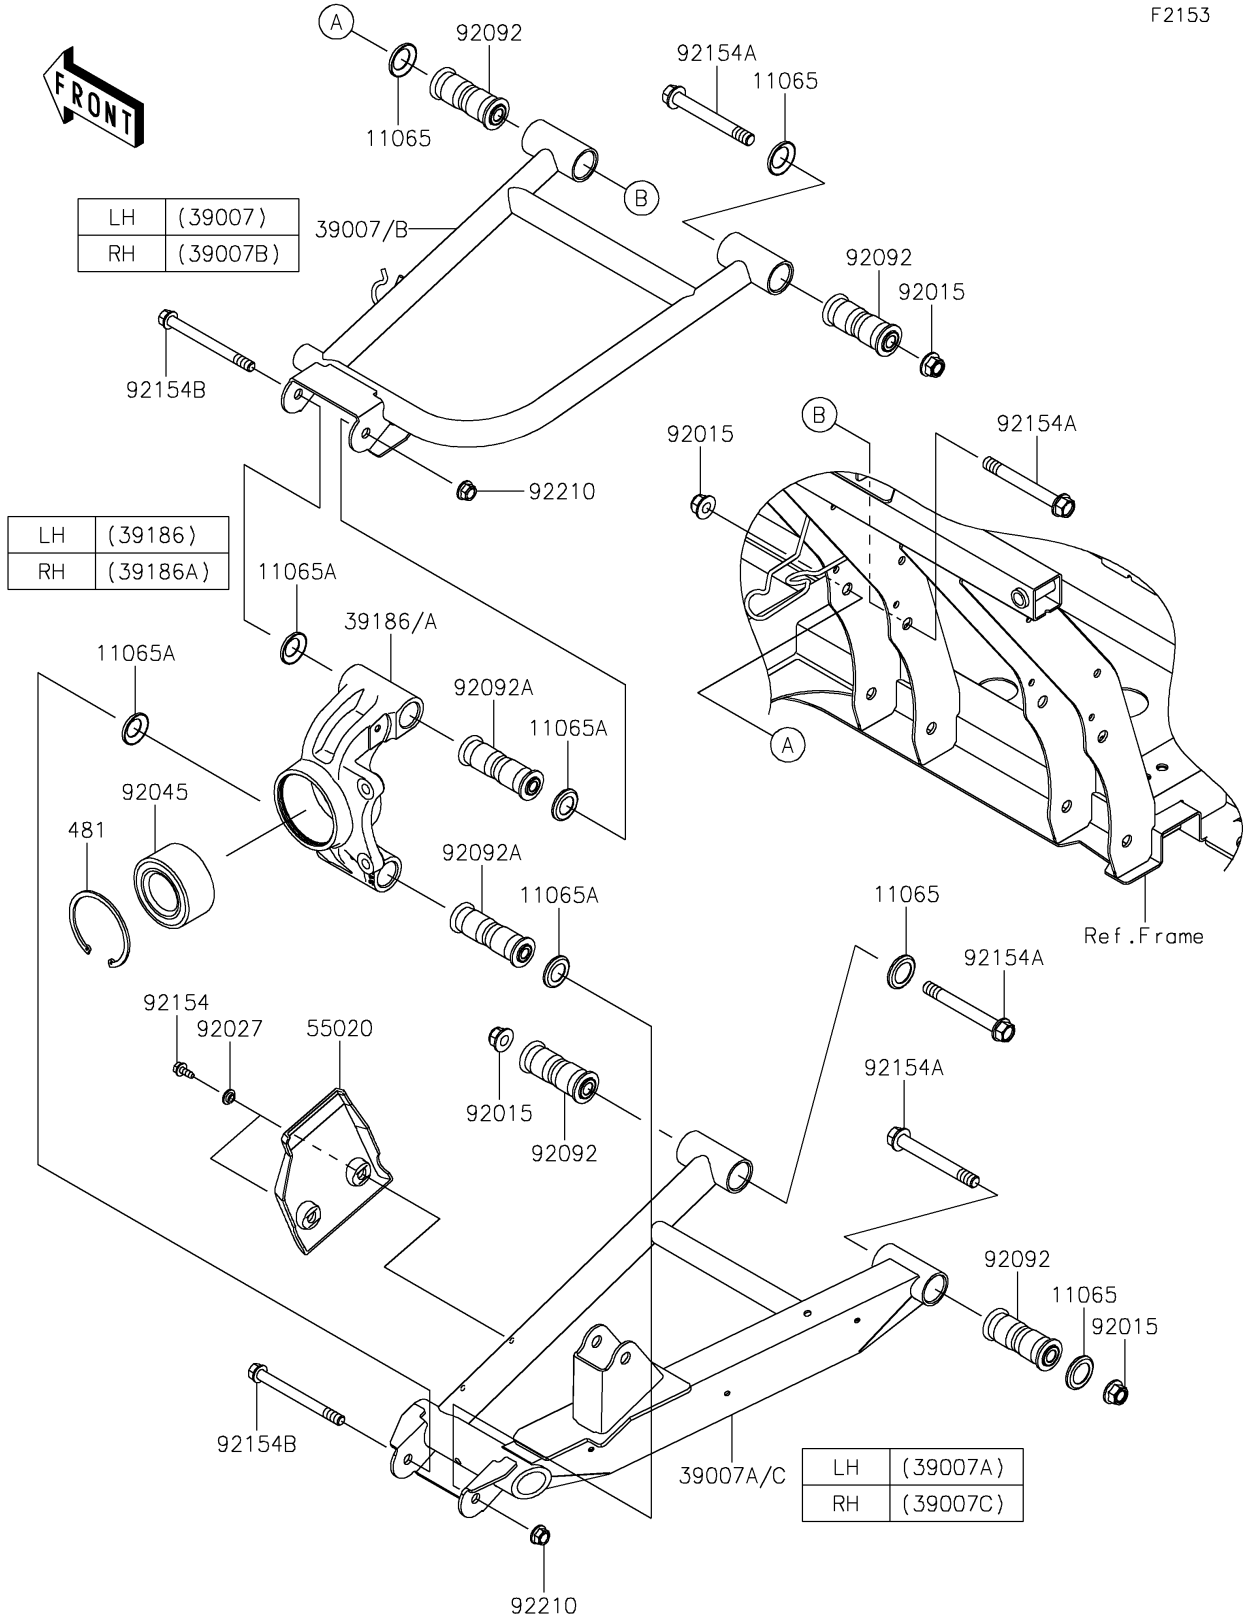

2024 MULE PRO-FXT™ 1000 LE PARTS DIAGRAM

Rear Suspension

F2153

2024 MULE PRO-FXT™ 1000 LE PARTS LIST

Rear Suspension

ITEM NAME	PART NUMBER	QUANTITY
CAP,ARM (Ref # 11065)	11065-0838	8
CAP (Ref # 11065A)	11065-0849	8
ARM-SUSP,RR,UPP,LH,BLACK (Ref # 39007)	39007-0481-10	1
ARM-SUSP,RR,LWR,LH,BLACK (Ref # 39007A)	39007-0482-10	1
ARM-SUSP,RR,UPP,RH,BLACK (Ref # 39007B)	39007-0483-10	1
ARM-SUSP,RR,LWR,RH,BLACK (Ref # 39007C)	39007-0484-10	1
KNUCKLE,RR,LH (Ref # 39186)	39186-0317	1
KNUCKLE,RR,RH (Ref # 39186A)	39186-0318	1
GUARD,RR CVJ (Ref # 55020)	55020-0931	2
NUT,LOCK,FLANGED,12MM (Ref # 92015)	92015-1433	8
COLLAR,L=4.6 (Ref # 92027)	92027-1168	4
BEARING-BALL,40X74X36 (Ref # 92045)	92045-0993	2
BUSHING-RUBBER,12X20X78 (Ref # 92092)	92092-0028	8
BUSHING-RUBBER,10.1X17X88 (Ref # 92092A)	92092-0029	4
BOLT,6X15.6 (Ref # 92154)	92154-1250	4
BOLT,FLANGED,12X100 (Ref # 92154A)	92154-1318	8
BOLT,FLANGED,10X110 (Ref # 92154B)	92154-1353	4
NUT,LOCK,FLANGED,10MM (Ref # 92210)	92210-0276	4
CIRCLIP-TYPE-C (Ref # 481)	481J7500	2