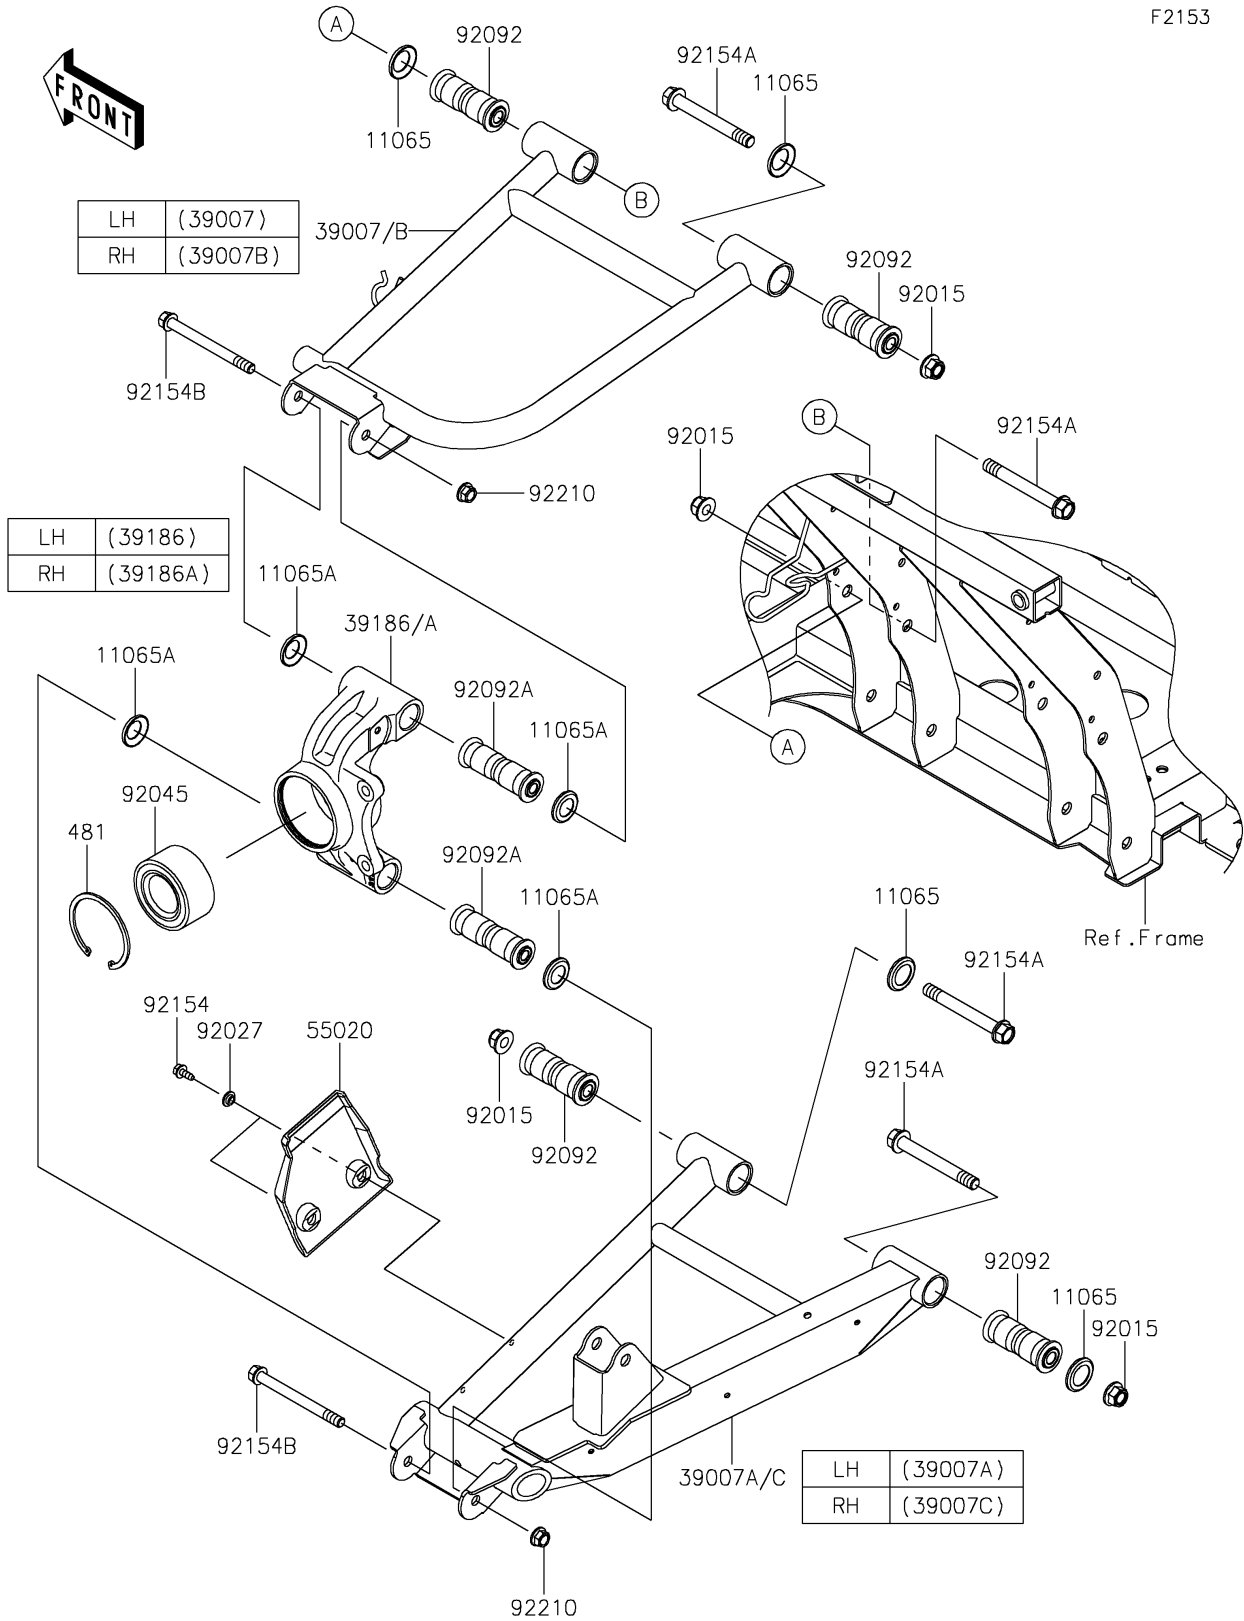

2025 MULE PRO-FXT 1000 LE PARTS DIAGRAM

Rear Suspension

F2153

2025 MULE PRO-FXT 1000 LE PARTS LIST

Rear Suspension

ITEM NAME	PART NUMBER	QUANTITY
CAP,ARM (Ref # 11065)	11065-0838	8
CAP (Ref # 11065A)	11065-0849	8
ARM-SUSP,RR,UPP,LH,BLACK (Ref # 39007)	39007-0481-10	1
ARM-SUSP,RR,LWR,LH,BLACK (Ref # 39007A)	39007-0482-10	1
ARM-SUSP,RR,UPP,RH,BLACK (Ref # 39007B)	39007-0483-10	1
ARM-SUSP,RR,LWR,RH,BLACK (Ref # 39007C)	39007-0484-10	1
KNUCKLE,RR,LH (Ref # 39186)	39186-0317	1
KNUCKLE,RR,RH (Ref # 39186A)	39186-0318	1
GUARD,RR CVJ (Ref # 55020)	55020-0931	2
NUT,LOCK,FLANGED,12MM (Ref # 92015)	92015-1433	8
COLLAR,L=4.6 (Ref # 92027)	92027-1168	4
BEARING-BALL,40X74X36 (Ref # 92045)	92045-0993	2
BUSHING-RUBBER,12X20X78 (Ref # 92092)	92092-0028	8
BUSHING-RUBBER,10.1X17X88 (Ref # 92092A)	92092-0029	4
BOLT,6X15.6 (Ref # 92154)	92154-1250	4
BOLT,FLANGED,12X100 (Ref # 92154A)	92154-1318	8
BOLT,FLANGED,10X110 (Ref # 92154B)	92154-1353	4
NUT,LOCK,FLANGED,10MM (Ref # 92210)	92210-0276	4
CIRCLIP-TYPE-C (Ref # 481)	481J7500	2