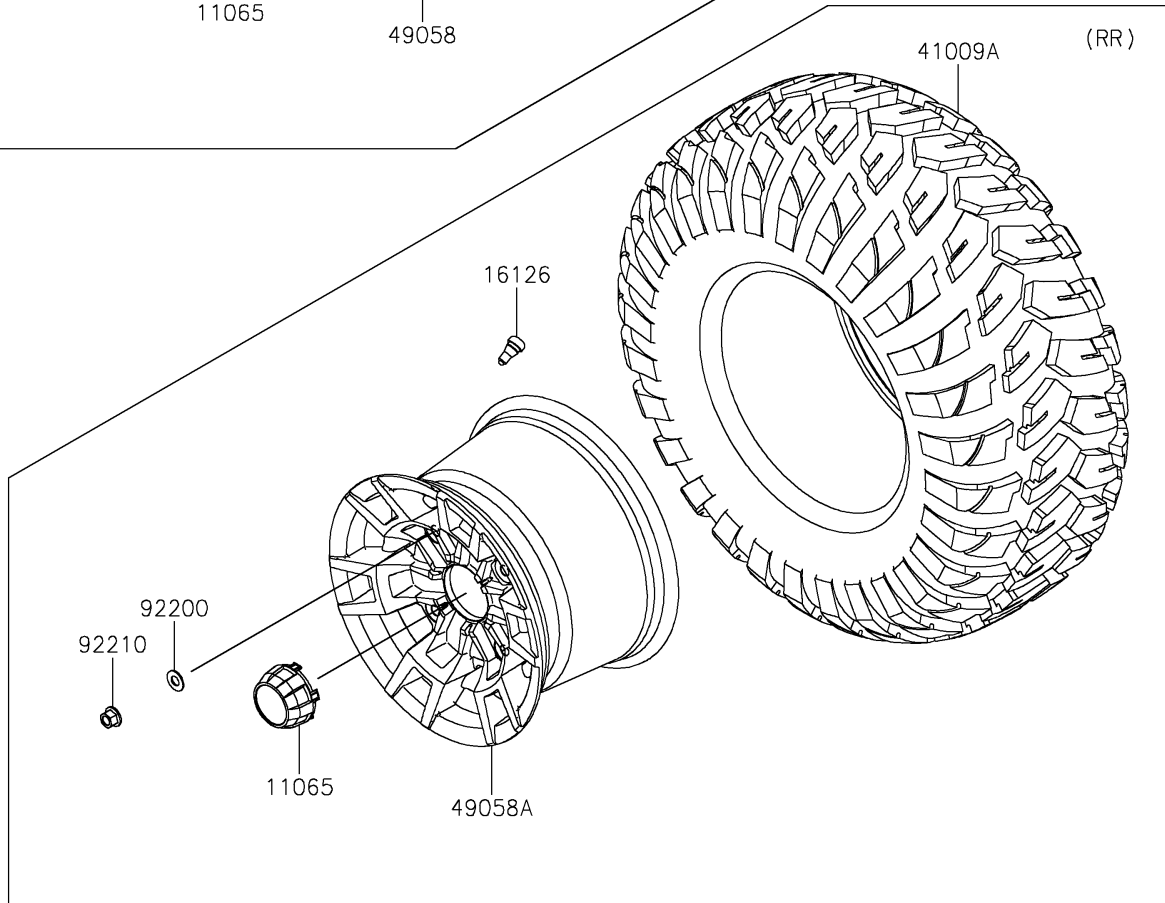

# 2025 MULE PRO-FXT 1000 LE PARTS DIAGRAM

Wheels/Tires

## 2025 MULE PRO-FXT 1000 LE PARTS LIST

### Wheels/Tires

ITEM NAME	PART NUMBER	QUANTITY
CAP,WHEEL,F.BLACK (Ref # 11065)	11065-0893-6Z	4
VALVE (Ref # 16126)	16126-4001	4
TIRE,26X9.00R12 4PR,FRONTIER (Ref # 41009)	41009-0567	2
TIRE,26X11.00R12 4PR,FRONTIER (Ref # 41009A)	41009-0568	2
WHEEL,FR,12X7.0AT,AL,BLACK (Ref # 49058)	49058-0625-10	2
WHEEL,RR,12X8.0AT,AL,BLACK (Ref # 49058A)	49058-0626-10	2
WASHER,12.1X25X1.6 (Ref # 92200)	92200-0455	16
NUT,12MM (Ref # 92210)	92210-0603	16