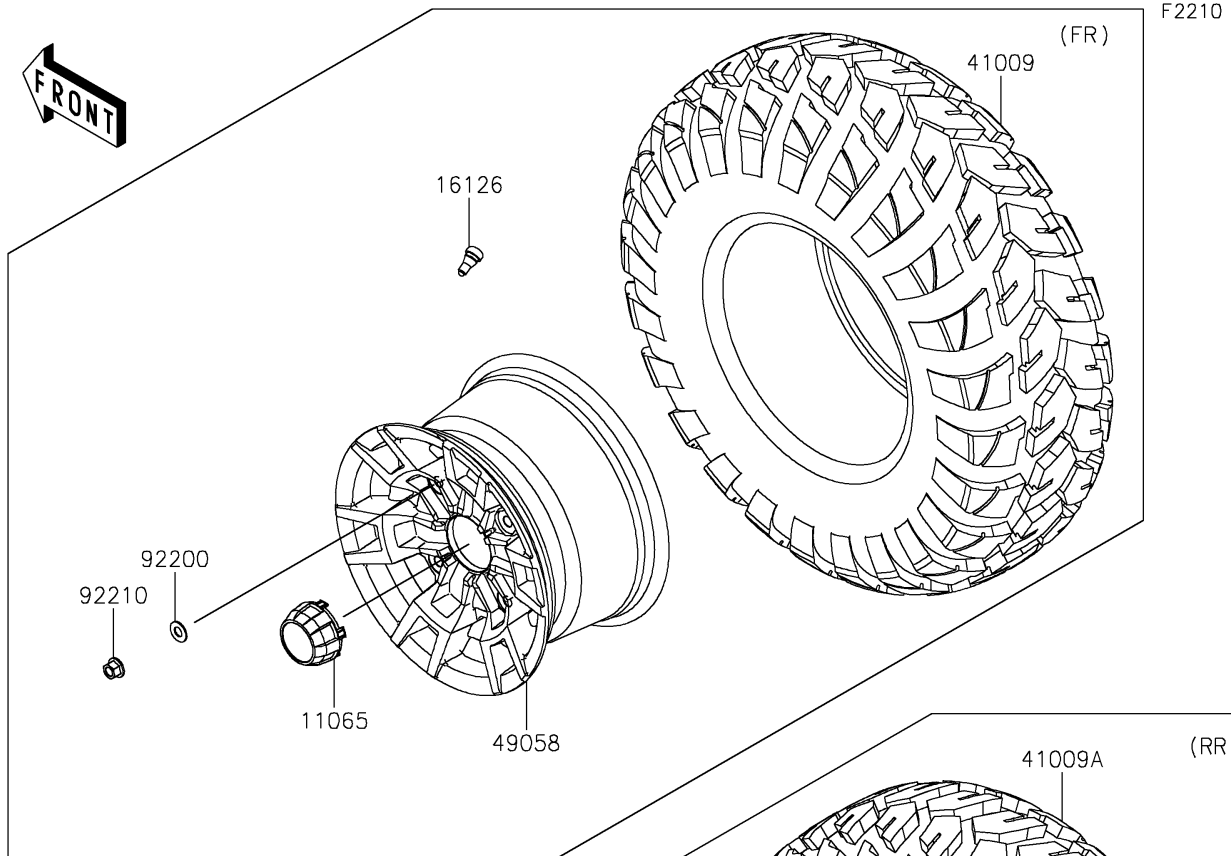

# 2025 MULE PRO-FXT 1000 LE PARTS DIAGRAM

Wheels/Tires

## 2025 MULE PRO-FXT 1000 LE PARTS LIST

### Wheels/Tires

ITEM NAME	PART NUMBER	QUANTITY
CAP,WHEEL,F.BLACK (Ref # 11065)	11065-0893-6Z	4
VALVE (Ref # 16126)	16126-4001	4
TIRE,26X9.00R12 4PR,FRONTIER (Ref # 41009)	41009-0567	2
TIRE,26X11.00R12 4PR,FRONTIER (Ref # 41009A)	41009-0568	2
WHEEL,FR,12X7.0AT,AL,BLACK (Ref # 49058)	49058-0625-10	2
WHEEL,RR,12X8.0AT,AL,BLACK (Ref # 49058A)	49058-0626-10	2
WASHER,12.1X25X1.6 (Ref # 92200)	92200-0455	16
NUT,12MM (Ref # 92210)	92210-0603	16