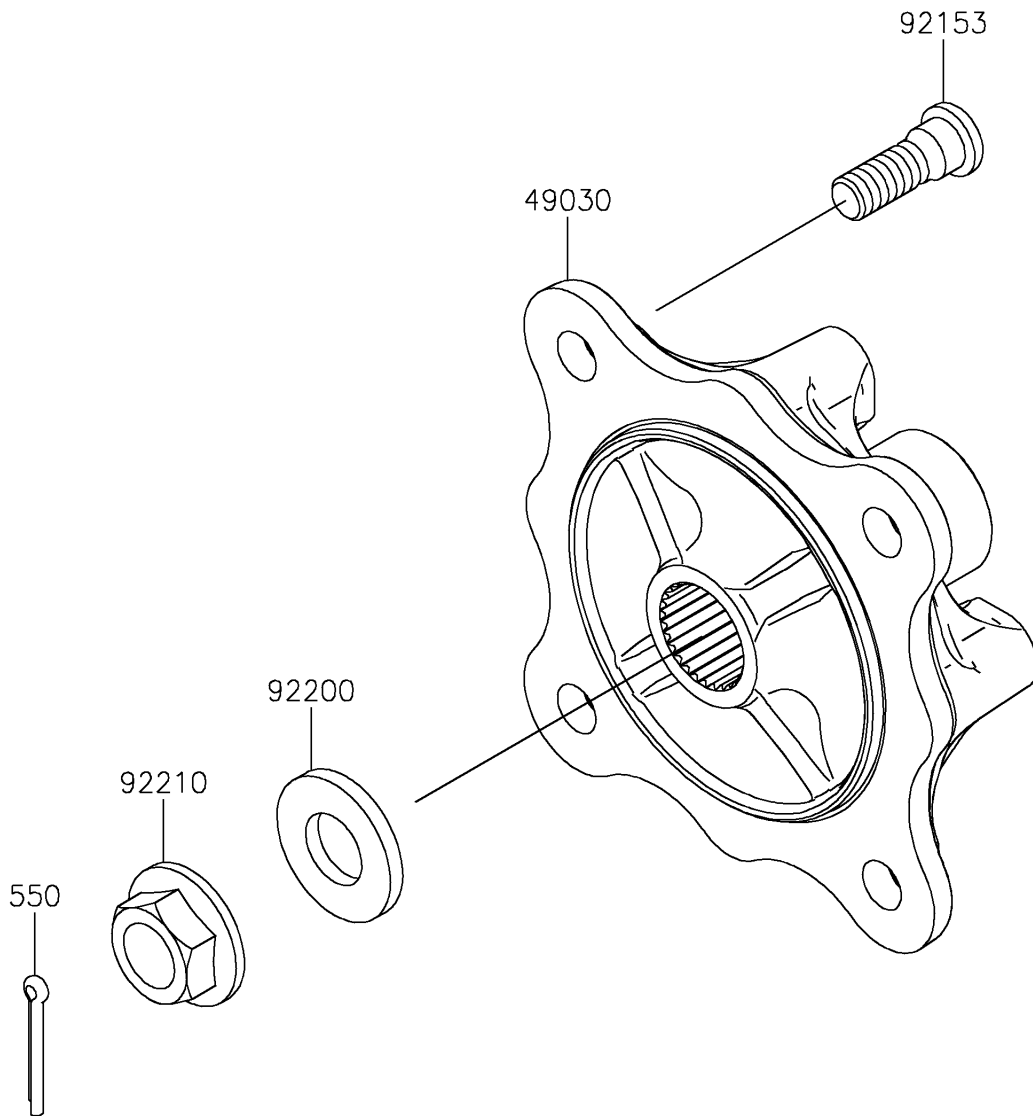

# 2025 MULE PRO-FXT 1000 LE PARTS DIAGRAM

Rear Hubs/Brakes

F2240

## 2025 MULE PRO-FXT 1000 LE PARTS LIST

### Rear Hubs/Brakes

ITEM NAME	PART NUMBER	QUANTITY
HUB,RR (Ref # 49030)	49030-0049	2
BOLT,12MM (Ref # 92153)	92153-1915	8
WASHER,20.3X41X4.5 (Ref # 92200)	92200-0921	2
NUT,FLANGED,20MM (Ref # 92210)	92210-2093	2
PIN-COTTER,4.0X30 (Ref # 550)	550AA4030	2