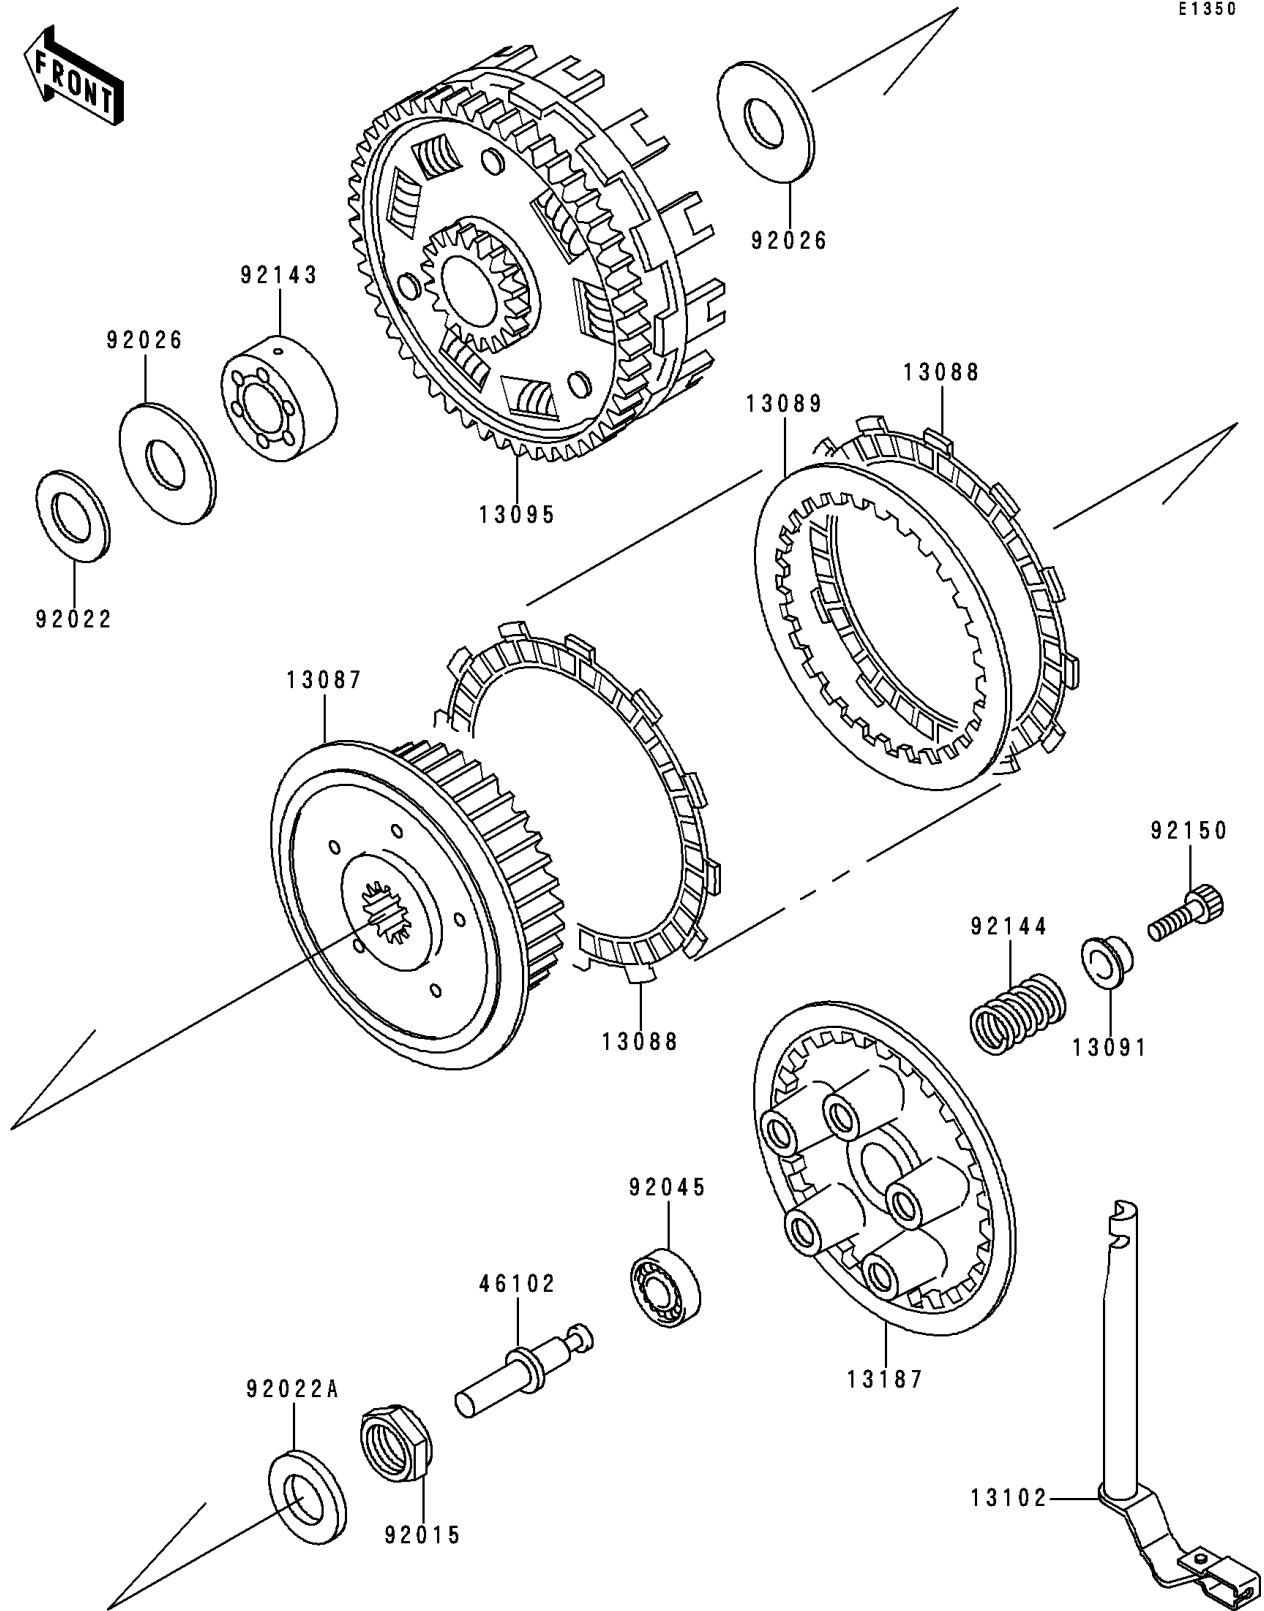

1993 Ninja® ZX™ -6 PARTS DIAGRAM

Clutch

E1350

1993 Ninja® ZX™ -6 PARTS LIST

Clutch

ITEM NAME	PART NUMBER	QUANTITY
HUB-CLUTCH (Ref # 13087)	13087-042	1
PLATE-FRICTION (Ref # 13088)	13088-1087	7
PLATE-CLUTCH,T=2.3 (Ref # 13089)	13089-1004	6
HOLDER,CLUTCH SPRING (Ref # 13091)	13091-1840	5
HOUSING-COMP-CLUTCH (Ref # 13095)	13095-1304	1
RELEASE-COMP-CLUTCH (Ref # 13102)	13102-1123	1
PLATE-CLUTCH OPERATING (Ref # 13187)	13187-1006	1
ROD,CLUTCH (Ref # 46102)	46102-1030	1
NUT,20MM (Ref # 92015)	92015-1555	1
WASHER,25.5X38X1 (Ref # 92022)	92022-145	1
WASHER (Ref # 92022A)	92022-1868	1
SPACER,25X66X2.0 (Ref # 92026)	92026-1383	2
BEARING-BALL,6001C3ML01 (Ref # 92045)	92045-1235	1
COLLAR (Ref # 92143)	92143-1387	1
SPRING,CLUTCH (Ref # 92144)	92144-1731	5
BOLT,SOCKET,6X35 (Ref # 92150)	92150-1713	5