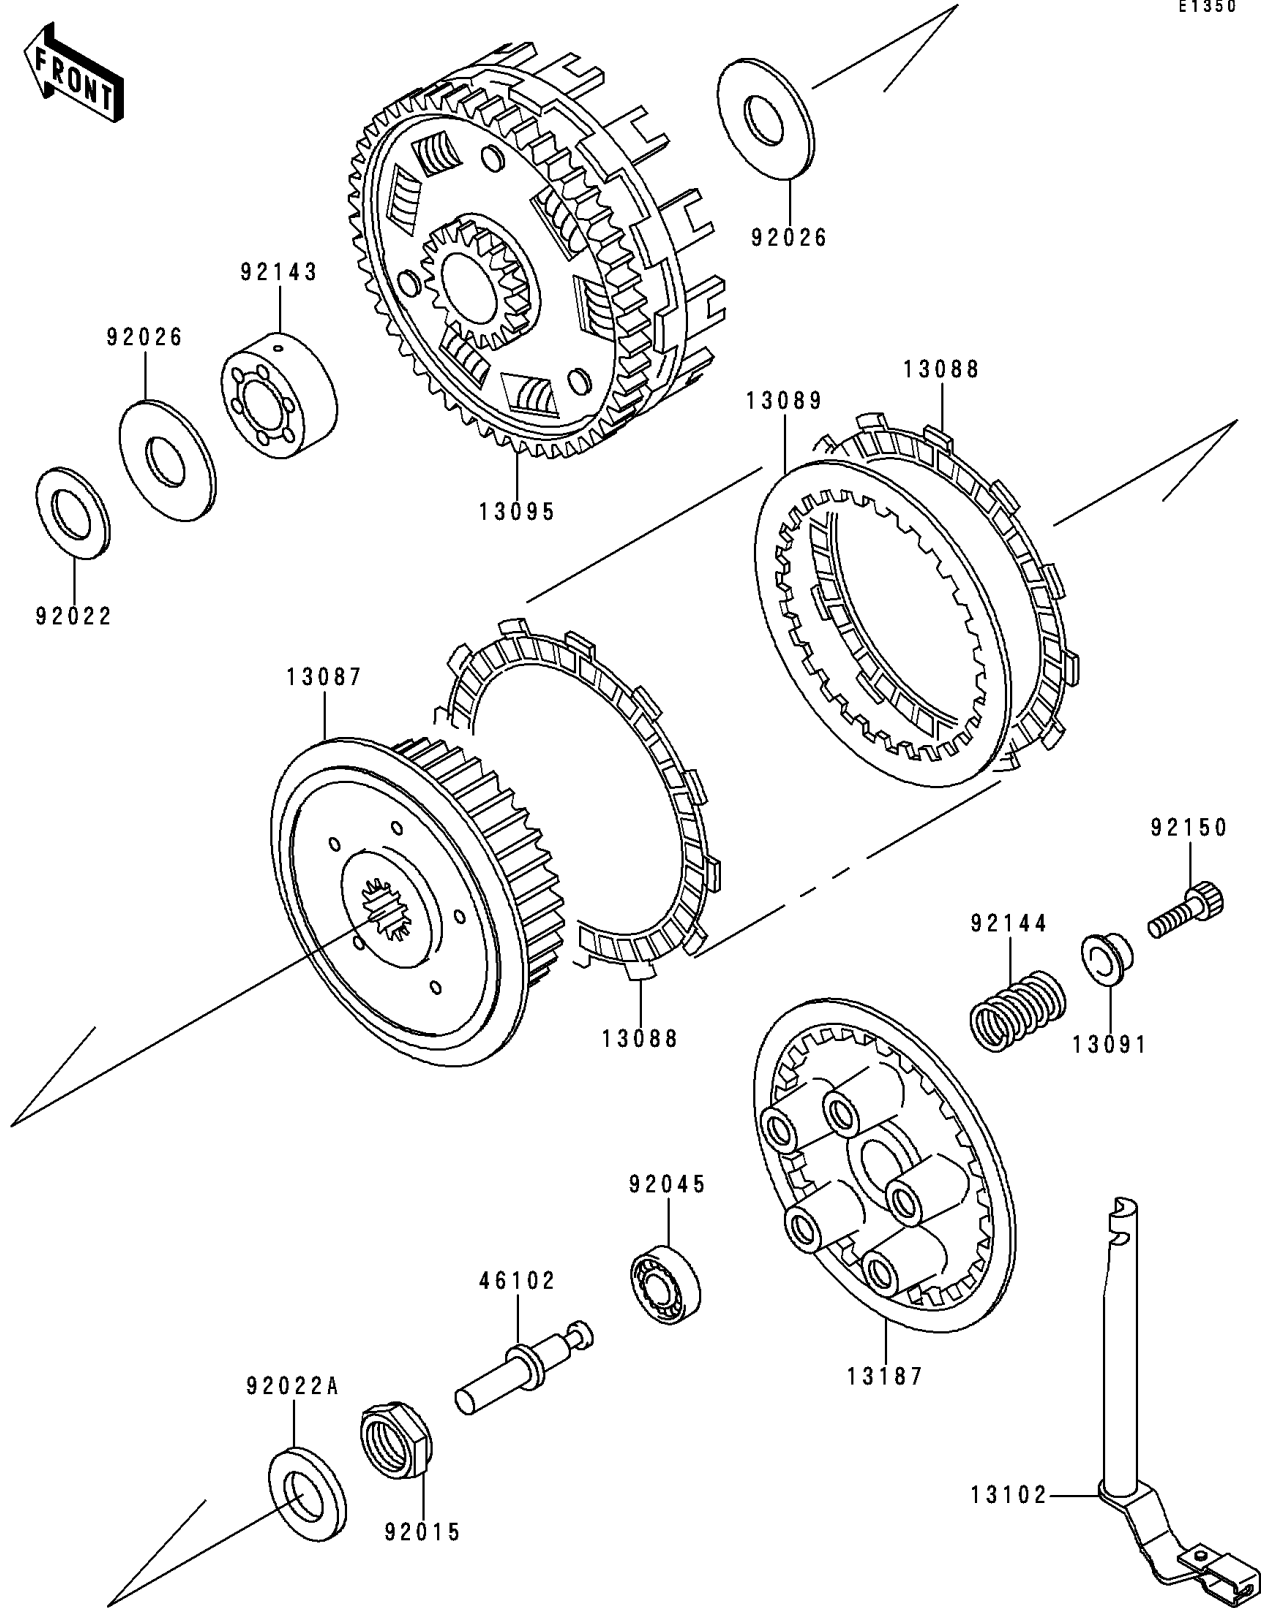

1994 Ninja® ZX™ -6 PARTS DIAGRAM

Clutch

E1350

1994 Ninja® ZX™-6 PARTS LIST

Clutch

ITEM NAME	PART NUMBER	QUANTITY
HUB-CLUTCH (Ref # 13087)	13087-042	1
PLATE-FRICTION (Ref # 13088)	13088-1087	7
PLATE-CLUTCH,T=2.3 (Ref # 13089)	13089-1004	6
HOLDER,CLUTCH SPRING (Ref # 13091)	13091-1840	5
HOUSING-COMP-CLUTCH (Ref # 13095)	13095-1304	1
RELEASE-COMP-CLUTCH (Ref # 13102)	13102-1123	1
PLATE-CLUTCH OPERATING (Ref # 13187)	13187-1006	1
ROD,CLUTCH (Ref # 46102)	46102-1030	1
NUT,20MM (Ref # 92015)	92015-1555	1
WASHER,25.5X38X1 (Ref # 92022)	92022-145	1
WASHER (Ref # 92022A)	92022-1868	1
SPACER,25X66X2.0 (Ref # 92026)	92026-1383	2
BEARING-BALL,6001C3ML01 (Ref # 92045)	92045-1235	1
COLLAR (Ref # 92143)	92143-1387	1
SPRING,CLUTCH (Ref # 92144)	92144-1731	5
BOLT,SOCKET,6X35 (Ref # 92150)	92150-1713	5