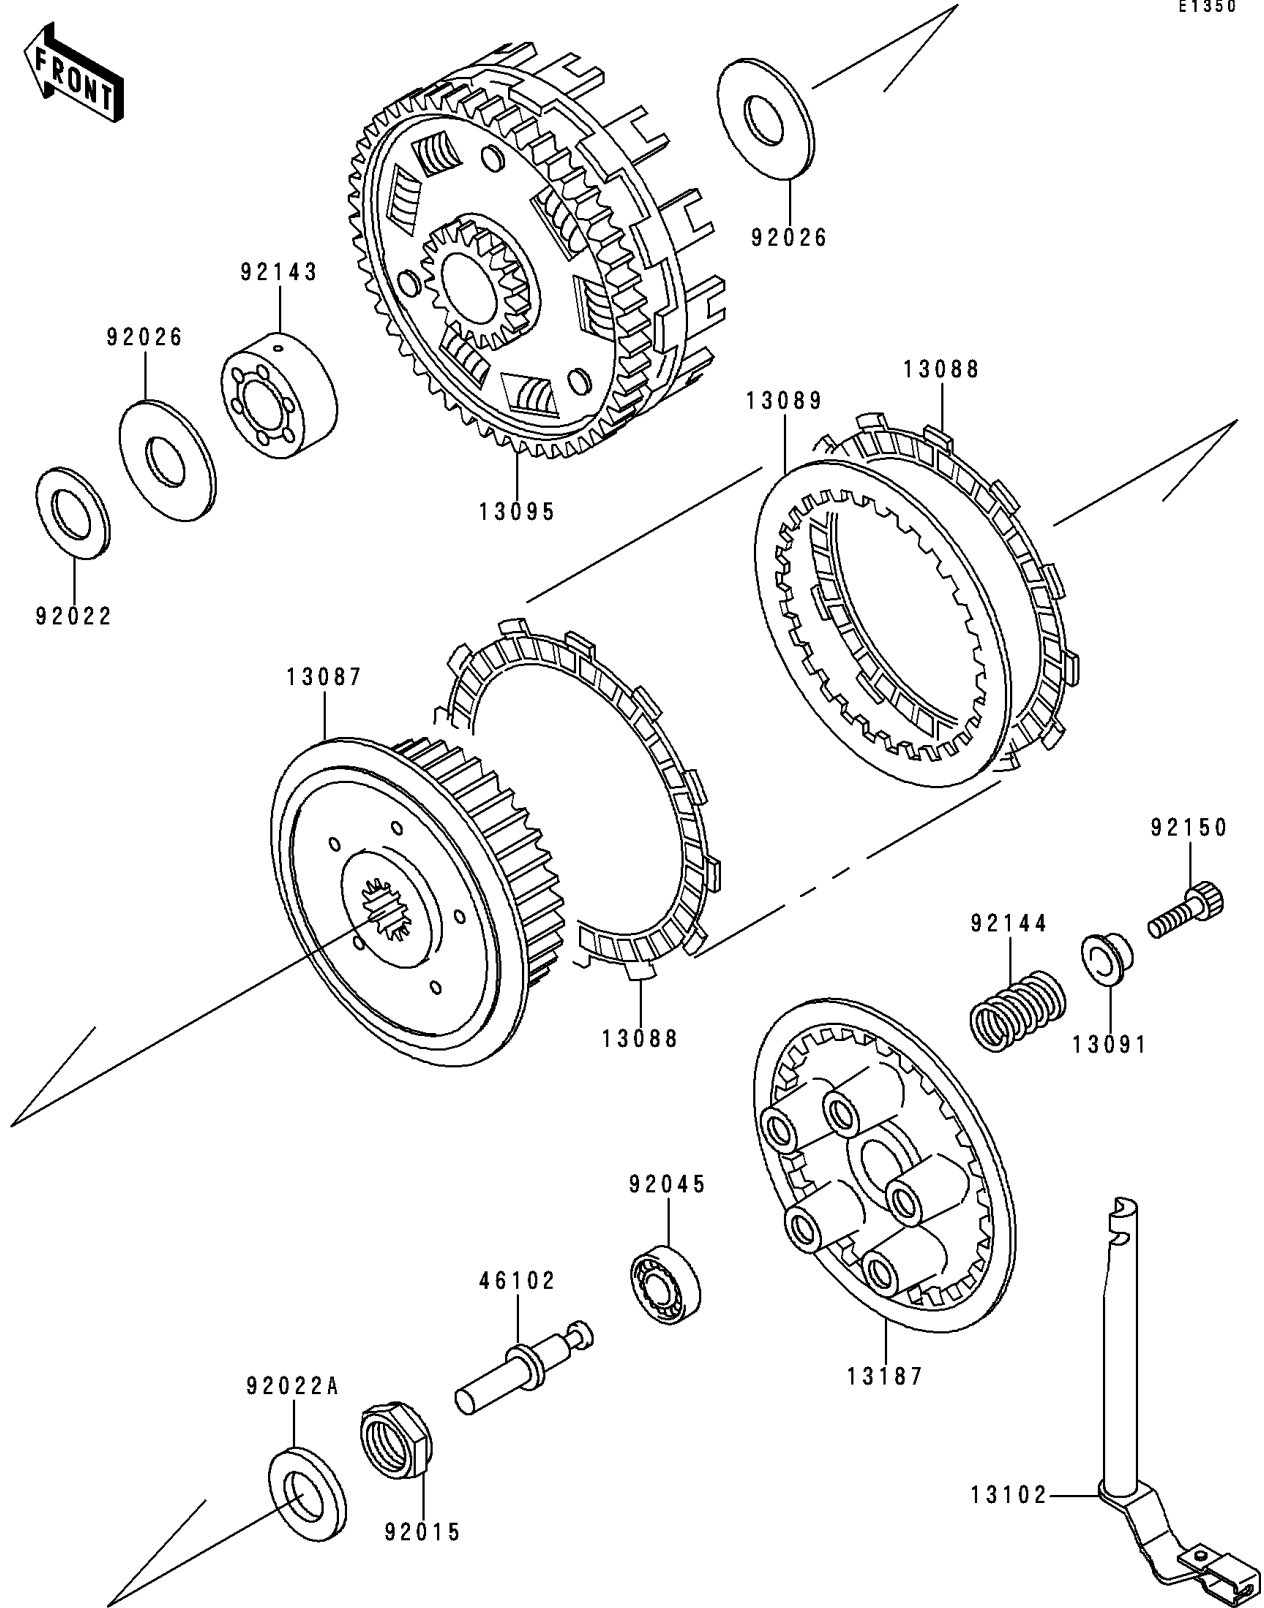

1995 Ninja® ZX™ -6 PARTS DIAGRAM

Clutch

E1350

1995 Ninja® ZX™ -6 PARTS LIST

Clutch

ITEM NAME	PART NUMBER	QUANTITY
HUB-CLUTCH (Ref # 13087)	13087-042	1
PLATE-FRICTION (Ref # 13088)	13088-1087	7
PLATE-CLUTCH,T=2.3 (Ref # 13089)	13089-1004	6
HOLDER,CLUTCH SPRING (Ref # 13091)	13091-1840	5
HOUSING-COMP-CLUTCH (Ref # 13095)	13095-1304	1
RELEASE-COMP-CLUTCH (Ref # 13102)	13102-1123	1
PLATE-CLUTCH OPERATING (Ref # 13187)	13187-1006	1
ROD,CLUTCH (Ref # 46102)	46102-1030	1
NUT,20MM (Ref # 92015)	92015-1555	1
WASHER,25.5X38X1 (Ref # 92022)	92022-145	1
WASHER (Ref # 92022A)	92022-1868	1
SPACER,25X66X2.0 (Ref # 92026)	92026-1383	2
BEARING-BALL,6001C3ML01 (Ref # 92045)	92045-1235	1
COLLAR (Ref # 92143)	92143-1387	1
SPRING,CLUTCH (Ref # 92144)	92144-1731	5
BOLT,SOCKET,6X35 (Ref # 92150)	92150-1713	5