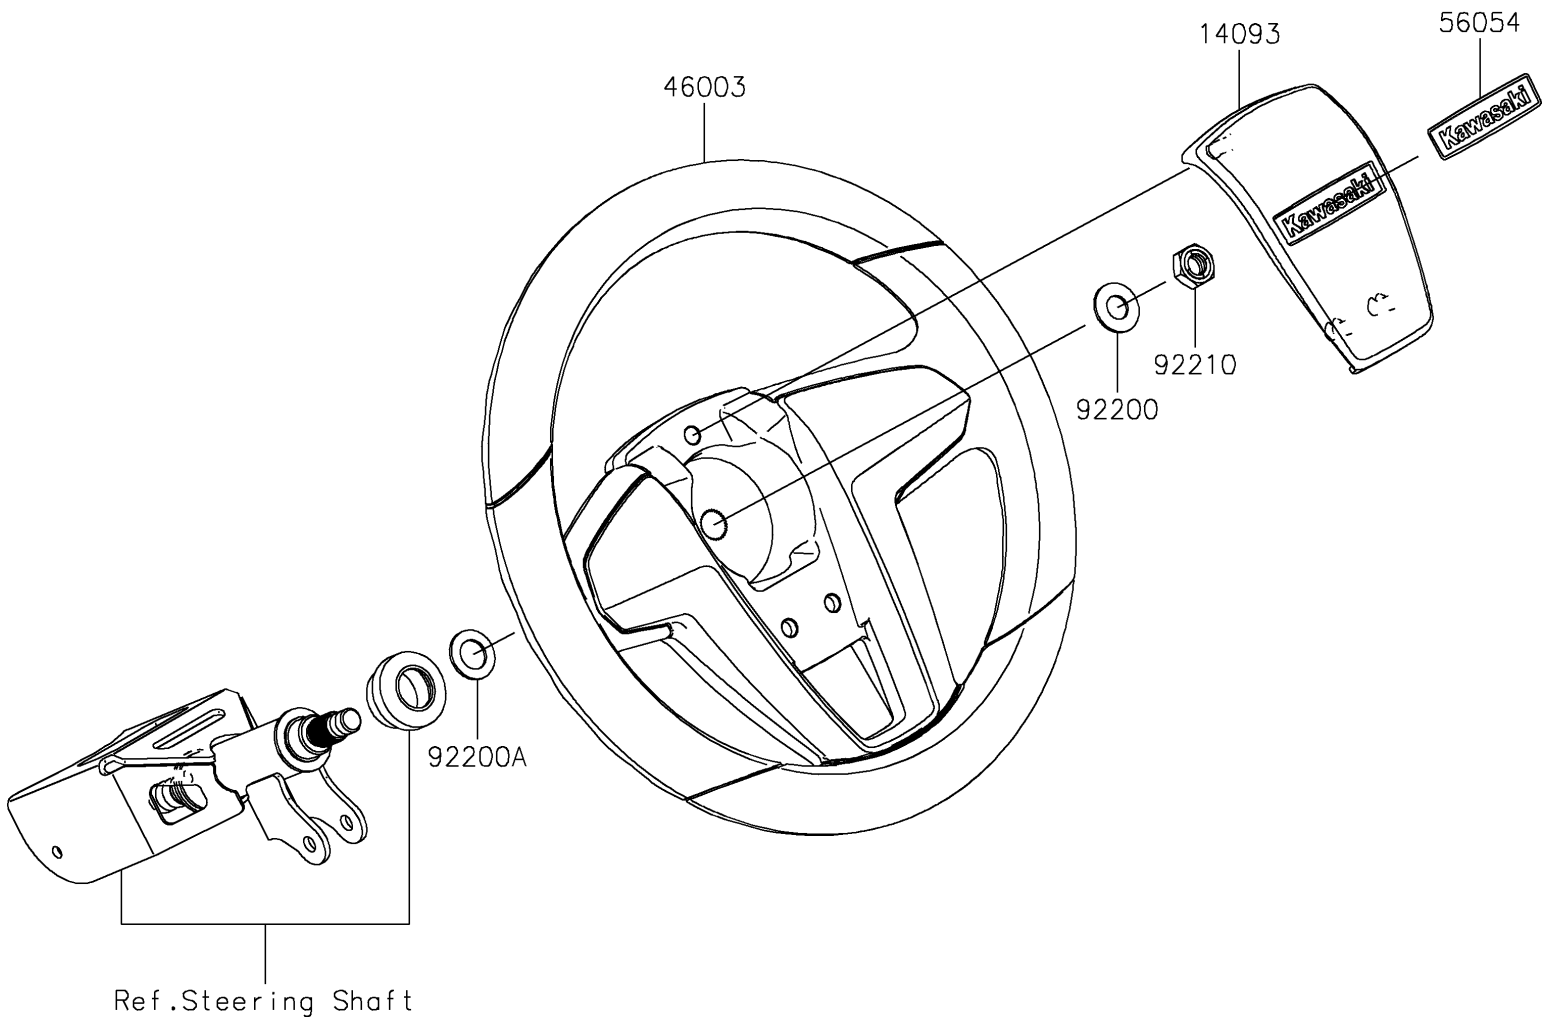

# 2025 MULE PRO-FXT 1000 LE PARTS DIAGRAM

Steering Wheel

F2311

### Steering Wheel

ITEM NAME	PART NUMBER	QUANTITY
COVER,HORN SWITCH (Ref # 14093)	14093-1144	1
HANDLE (Ref # 46003)	46003-0808	1
MARK,CENTER LOGO,KAWASAKI (Ref # 56054)	56054-2907	1
WASHER,12.1X25X1.6 (Ref # 92200)	92200-0455	1
WASHER,15X25X1.6 (Ref # 92200A)	92200-0460	1
NUT,LOCK,12MM (Ref # 92210)	92210-1249	1