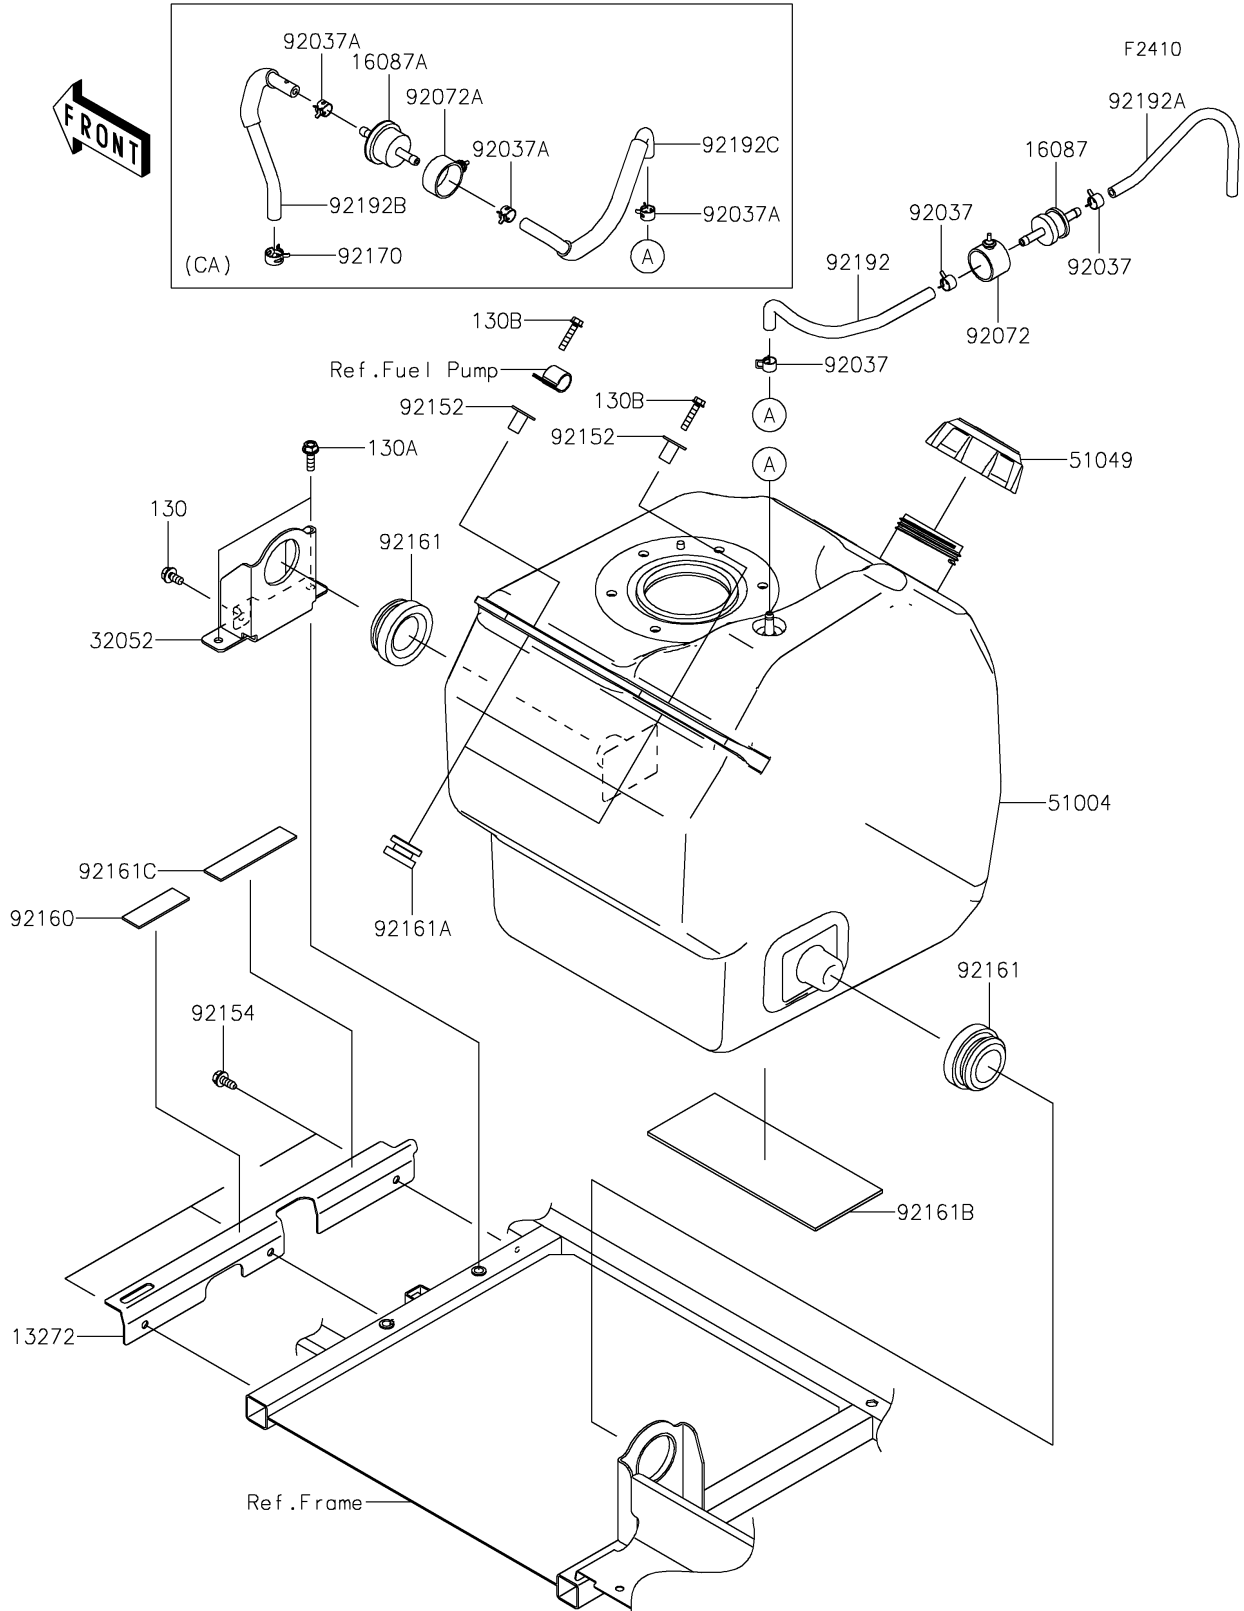

2025 MULE PRO-FXT 1000 LE PARTS DIAGRAM

Fuel Tank

2025 MULE PRO-FXT 1000 LE PARTS LIST

Fuel Tank

ITEM NAME	PART NUMBER	QUANTITY
PLATE (Ref # 13272)	13272-2206	1
VALVE-CHECK (Ref # 16087)	16087-0008	1
VALVE-CHECK (Ref # 16087A)	16087-0011	1
BRACKET-TANK (Ref # 32052)	32052-0751	1
TANK-FUEL (Ref # 51004)	51004-0018	1
CAP-TANK,FUEL (Ref # 51049)	51049-0718	1
CLAMP,TUBE (Ref # 92037)	92037-1461	3
CLAMP (Ref # 92037A)	92037-2113	3
BAND (Ref # 92072)	92072-0850	1
BAND (Ref # 92072A)	92072-0852	1
COLLAR,6.8X10X18.1 (Ref # 92152)	92152-1867	2
BOLT,6X15.6 (Ref # 92154)	92154-1250	3
DAMPER (Ref # 92160)	92160-1075	1
DAMPER,30X56X25 (Ref # 92161)	92161-1613	2
DAMPER,10X28X17 (Ref # 92161A)	92161-1614	2
DAMPER,80X200X3.175 (Ref # 92161B)	92161-1645	1
DAMPER (Ref # 92161C)	92161-1876	1
CLAMP (Ref # 92170)	92170-2082	1
TUBE,BREATHER (Ref # 92192)	92192-0773	1
TUBE,BREATHER,5X9X220 (Ref # 92192A)	92192-1199	1
TUBE,CHECK VALVE-FILTER (Ref # 92192B)	92192-2241	1
TUBE,5X10.4X185/35 (Ref # 92192C)	92192-2285	1
BOLT-FLANGED,6X12 (Ref # 130)	130BA0612	1
BOLT-FLANGED,6X20 (Ref # 130A)	130BA0620	2
BOLT-FLANGED,6X30 (Ref # 130B)	130BA0630	2