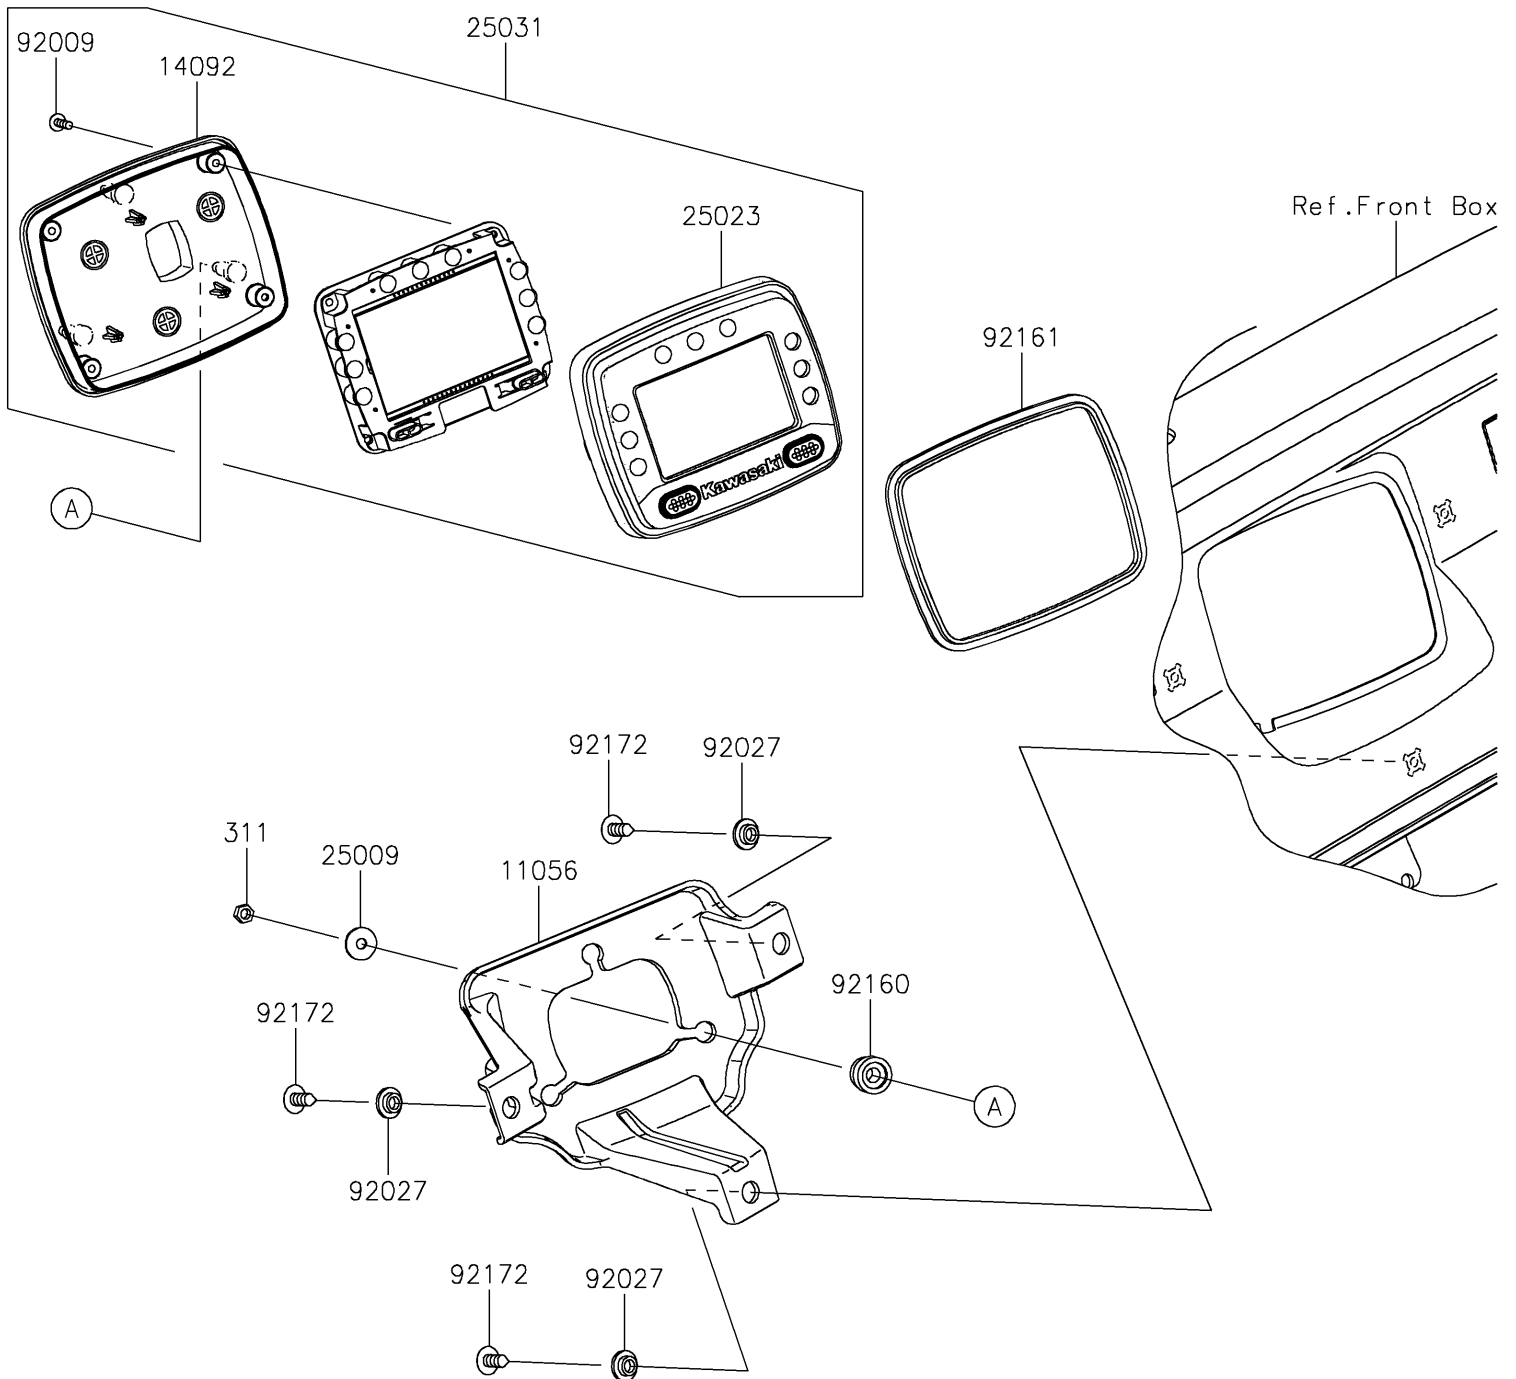

2024 MULE PRO-FXT™ 1000 LE PARTS DIAGRAM

Meter(s)

F2530

2024 MULE PRO-FXT™ 1000 LE PARTS LIST

Meter(s)

ITEM NAME	PART NUMBER	QUANTITY
BRACKET,METER (Ref # 11056)	11056-2956	1
COVER,METER,LWR (Ref # 14092)	14092-0834	1
WASHER,5.2X16X1.2 (Ref # 25009)	25009-004	3
COVER-METER CASE,UPP (Ref # 25023)	25023-0075	1
METER-ASSY,LCD (Ref # 25031)	25031-1319	1
SCREW,TAPPING,3X12 (Ref # 92009)	92009-1255	4
COLLAR,L=4.6 (Ref # 92027)	92027-1168	3
DAMPER (Ref # 92160)	92160-1460	3
DAMPER,METER (Ref # 92161)	92161-0906	1
SCREW,6X16 (Ref # 92172)	92172-0284	3
NUT-HEX,5MM (Ref # 311)	311AB0500	3