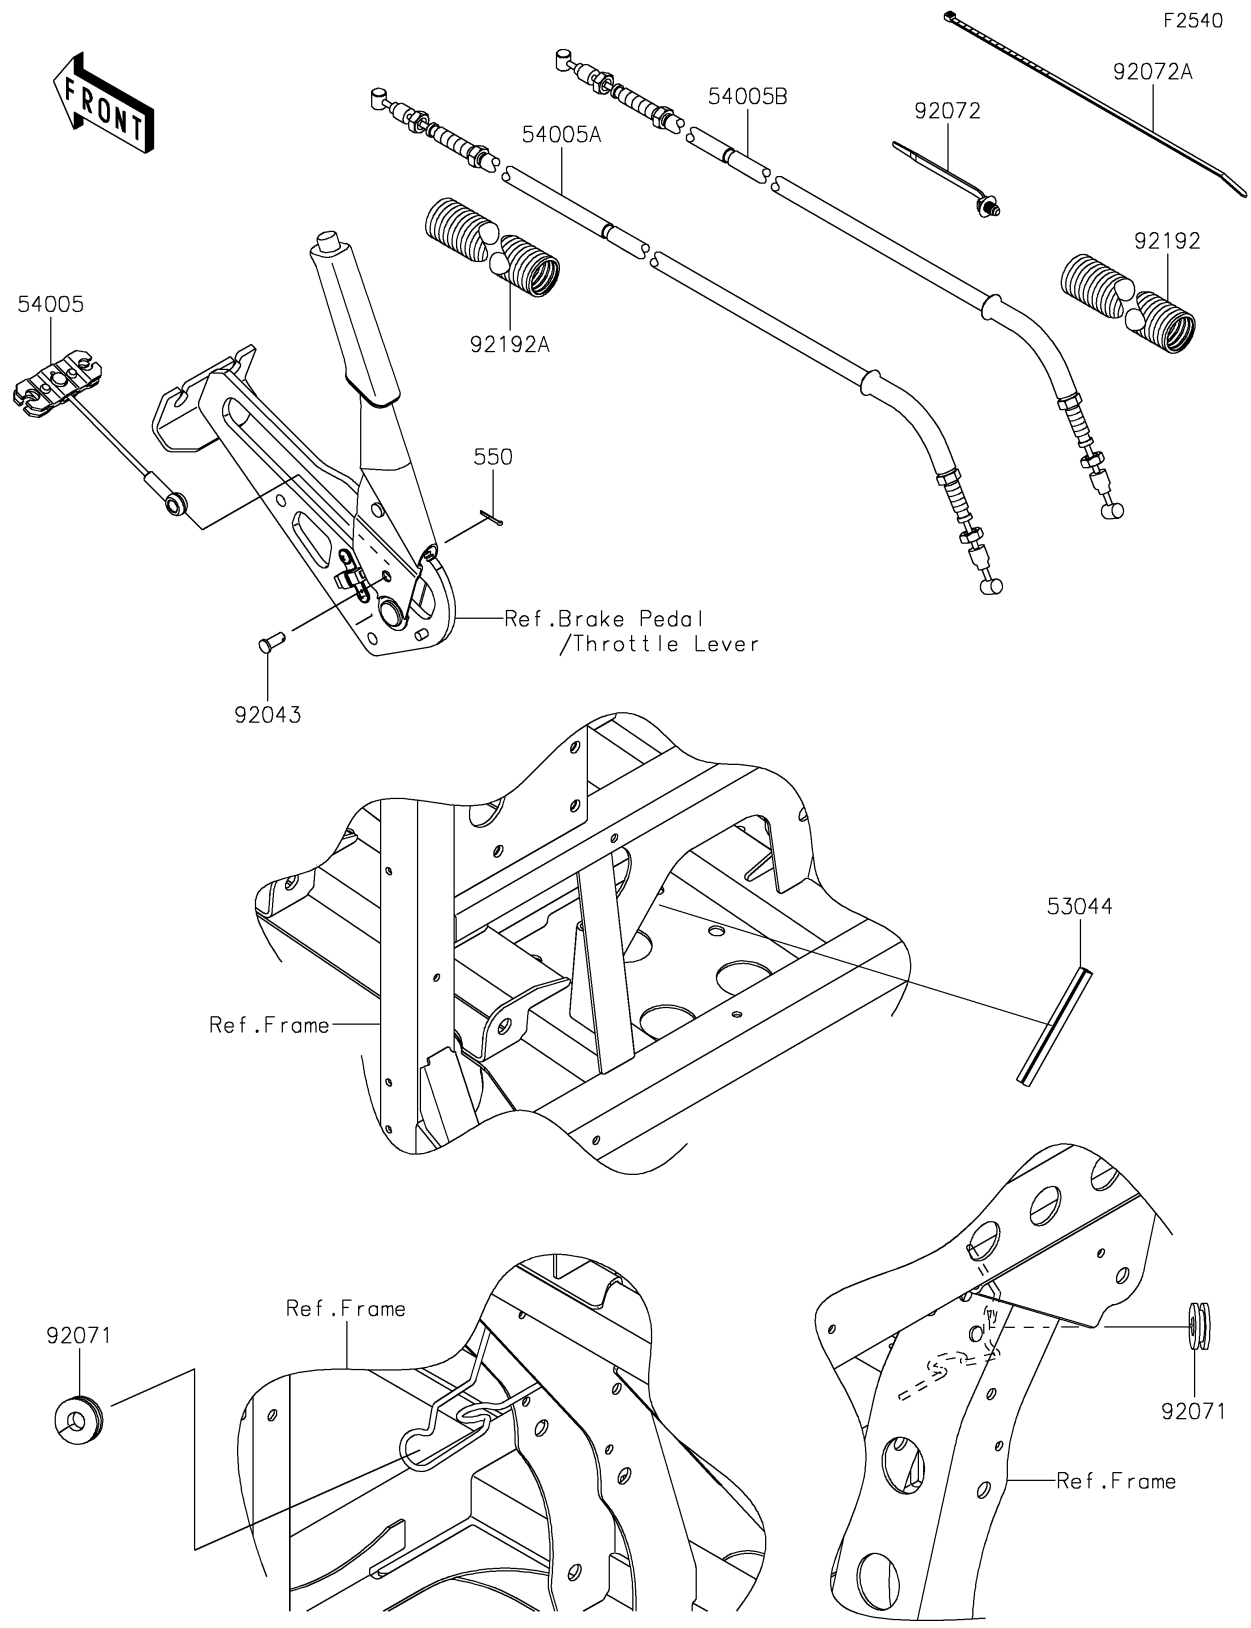

2025 MULE PRO-FXT 1000 LE PARTS DIAGRAM

Cables

2025 MULE PRO-FXT 1000 LE PARTS LIST

Cables

ITEM NAME	PART NUMBER	QUANTITY
TRIM,L=111 (Ref # 53044)	53044-7502	1
CABLE-BRAKE,PARKING,FR (Ref # 54005)	54005-0035	1
CABLE-BRAKE,PARKING,LH (Ref # 54005A)	54005-0039	1
CABLE-BRAKE,PARKING,RH (Ref # 54005B)	54005-0040	1
PIN (Ref # 92043)	92043-1039	1
GROMMET (Ref # 92071)	92071-0029	2
BAND,OS170-FT7(BLACK) (Ref # 92072)	92072-1414	9
BAND,L=292.1 (Ref # 92072A)	92072-3509	6
TUBE,CONVOLUTED,25.1X30X260 (Ref # 92192)	92192-1363	1
TUBE,CONVOLUTED,25.1X30X210 (Ref # 92192A)	92192-1391	1
PIN-COTTER,2.5X18 (Ref # 550)	550AA2518	1