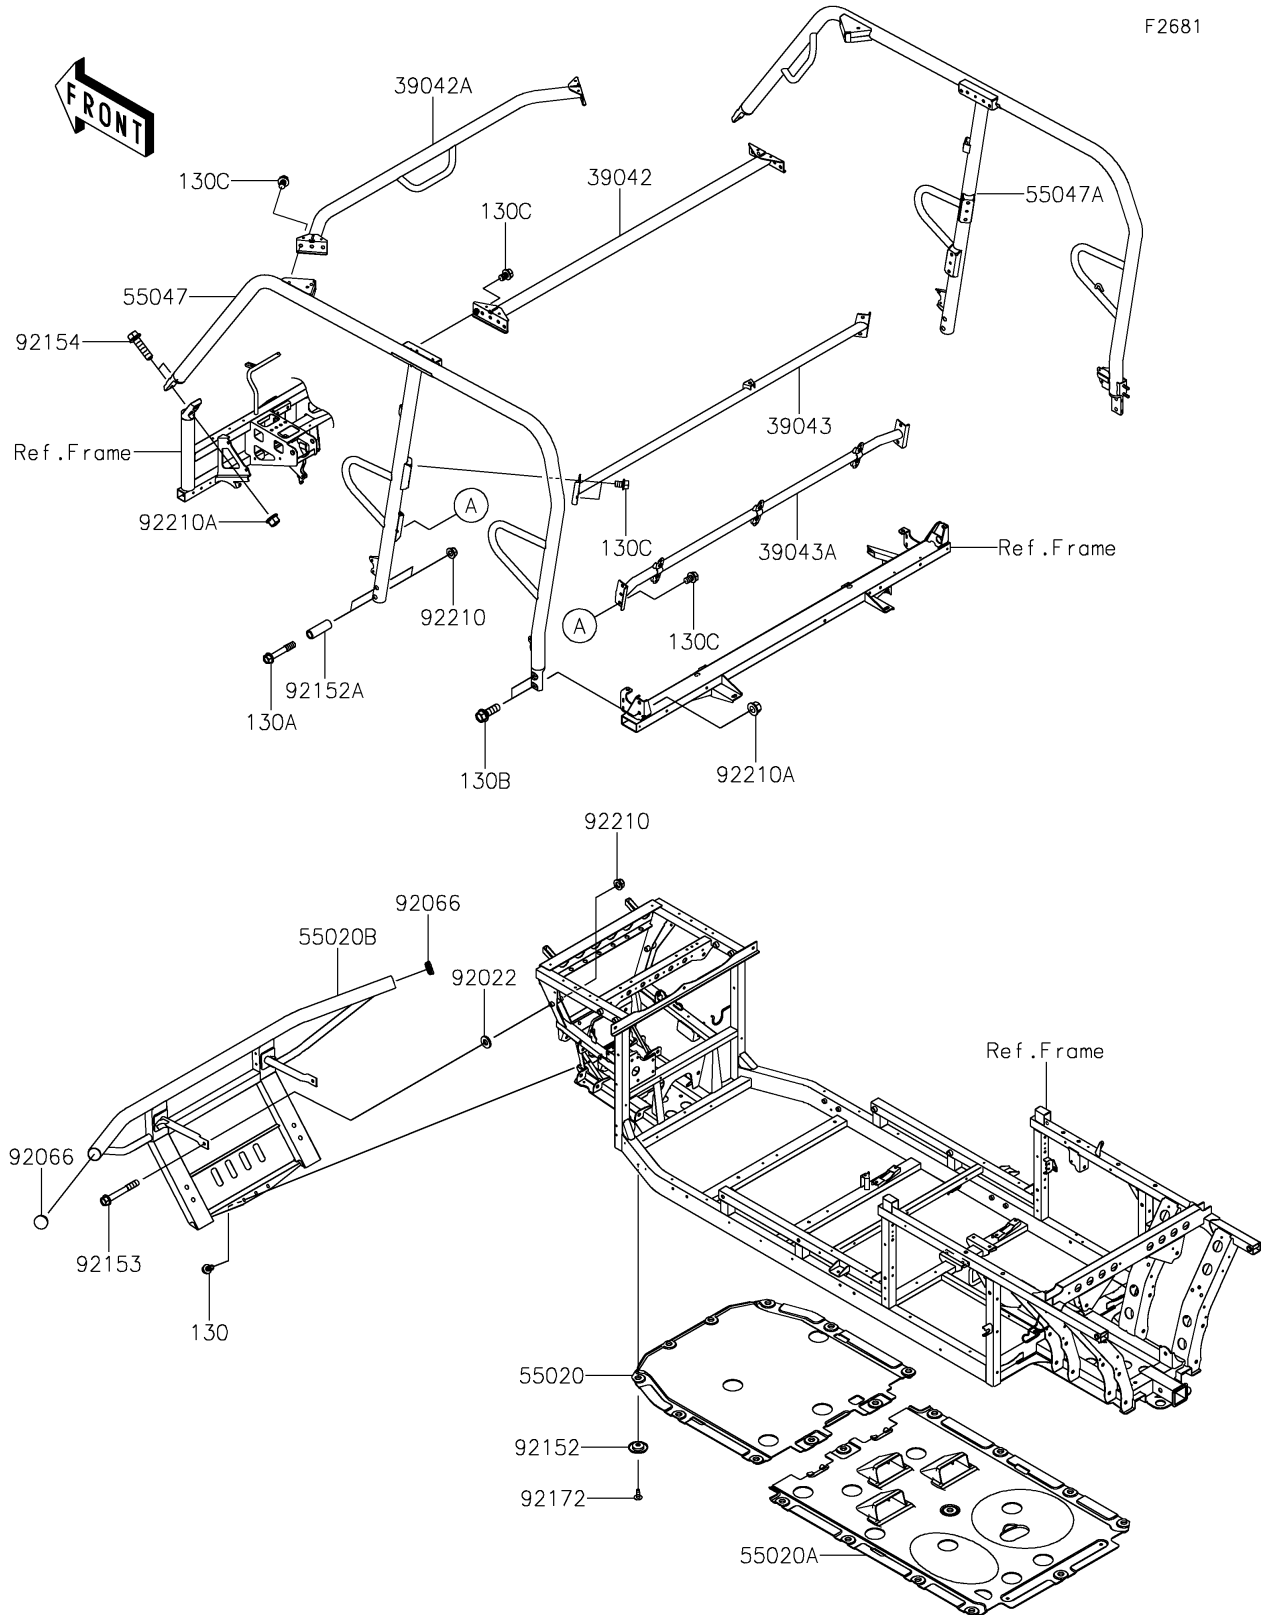

2024 MULE PRO-FXT™ 1000 LE PARTS DIAGRAM

Guards/Cab Frame

F2681

2024 MULE PRO-FXT™ 1000 LE PARTS LIST

Guards/Cab Frame

ITEM NAME	PART NUMBER	QUANTITY
CROSSMEMBER,RR,T.BLACK (Ref # 39042)	39042-0015-388	1
CROSSMEMBER,FR,T.BLACK (Ref # 39042A)	39042-0016-388	1
CROSSMEMBER-COMP,B-P.,UPP,BLK (Ref # 39043)	39043-0016-388	1
CROSSMEMBER-COMP,B-P.,LWR,BLK (Ref # 39043A)	39043-0017-388	1
GUARD,SKID PLATE (Ref # 55020)	55020-0934	1
GUARD,SKID PLATE (Ref # 55020A)	55020-0935	1
GUARD,FR,T.BLACK (Ref # 55020B)	55020-2424-388	1
BAR-COMP,LH,T.BLACK (Ref # 55047)	55047-0361-388	1
BAR-COMP,RH,T.BLACK (Ref # 55047A)	55047-0415-388	1
WASHER,10X22X3 (Ref # 92022)	92022-1365	2
PLUG (Ref # 92066)	92066-0769	2
COLLAR (Ref # 92152)	92152-0784	21
COLLAR,10.5X16X47 (Ref # 92152A)	92152-1800	4
BOLT,FLANGED,10X75 (Ref # 92153)	92153-1384	2
BOLT,FLANGED,12X45 (Ref # 92154)	92154-1420	4
SCREW,TAPPING,6X16 (Ref # 92172)	92172-0739	21
NUT,LOCK,FLANGED,10MM (Ref # 92210)	92210-0276	6
NUT,12MM (Ref # 92210A)	92210-0603	8
BOLT-FLANGED,8X16 (Ref # 130)	130BA0816	3
BOLT-FLANGED,10X60 (Ref # 130A)	130BA1060	4
BOLT-FLANGED,12X35 (Ref # 130B)	130BA1235	4
BOLT-FLANGED,10X14 (Ref # 130C)	130CA1014	20