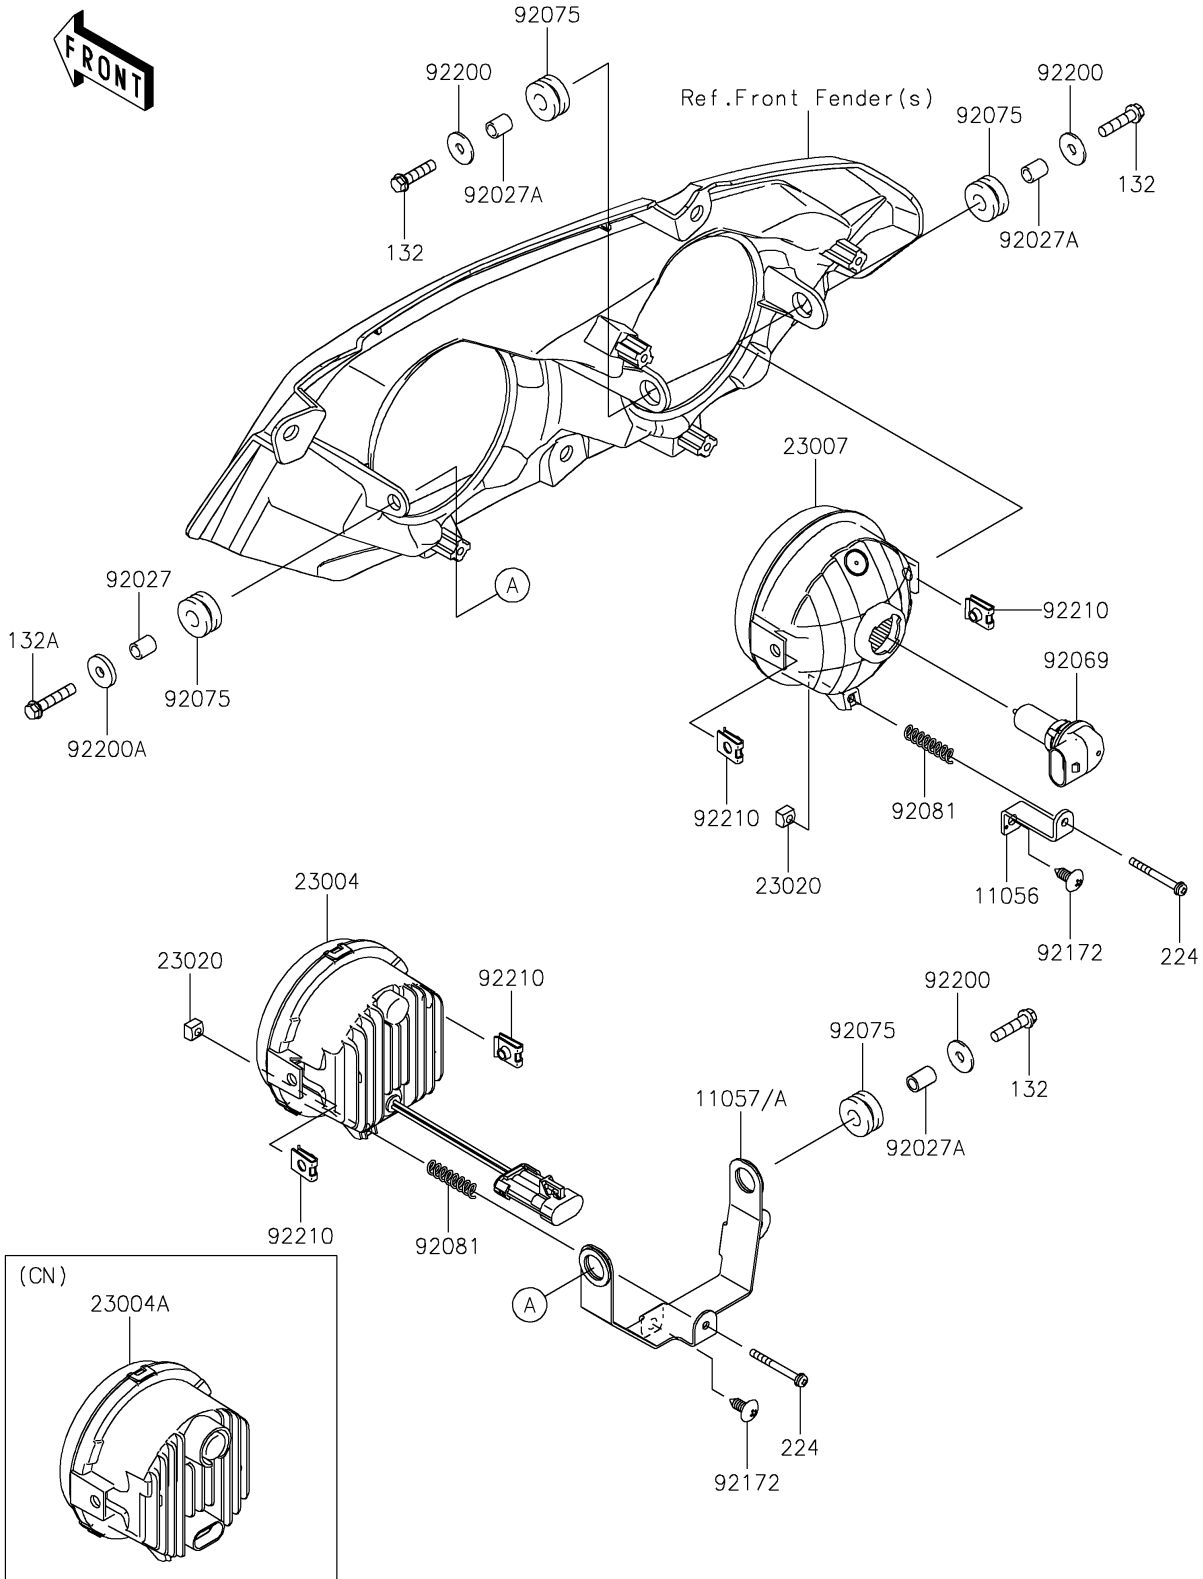

2025 MULE PRO-FXT 1000 LE PARTS DIAGRAM

Headlight(s)

F2710

2025 MULE PRO-FXT 1000 LE PARTS LIST

Headlight(s)

ITEM NAME	PART NUMBER	QUANTITY
BRACKET (Ref # 11056)	11056-2933	2
BRACKET,LED HL,LH (Ref # 11057)	11057-0755	1
BRACKET,LED HL,RH (Ref # 11057A)	11057-0783	1
LAMP-HEAD (Ref # 23004)	23004-0372	2
LAMP-HEAD,LED (Ref # 23004A)	23004-0448	2
LENS-COMP,HEAD LAMP (Ref # 23007)	23007-0220	2
NUT,4MM,FOCUS ADJUST (Ref # 23020)	23020-018	4
COLLAR,6.8X10X14.5 (Ref # 92027)	92027-156	2
COLLAR,6.8X10X12 (Ref # 92027A)	92027-162	6
BULB,12V 35/35W (Ref # 92069)	92069-0102	2
DAMPER,10X24X12 (Ref # 92075)	92075-1690	8
SPRING,FOCUS ADJUST (Ref # 92081)	92081-1896	4
SCREW,6X16 (Ref # 92172)	92172-0284	4
WASHER,6.5X20X1.6 (Ref # 92200)	92200-0283	6
WASHER,6.5X20X3.2 (Ref # 92200A)	92200-0359	2
NUT (Ref # 92210)	92210-1125	8
BOLT-FLANGED-SMALL,6X25 (Ref # 132)	132BA0625	6
BOLT-FLANGED-SMALL,6X30 (Ref # 132A)	132BA0630	2
SCREW-PAN-WP-CROS (Ref # 224)	224AA0440	4