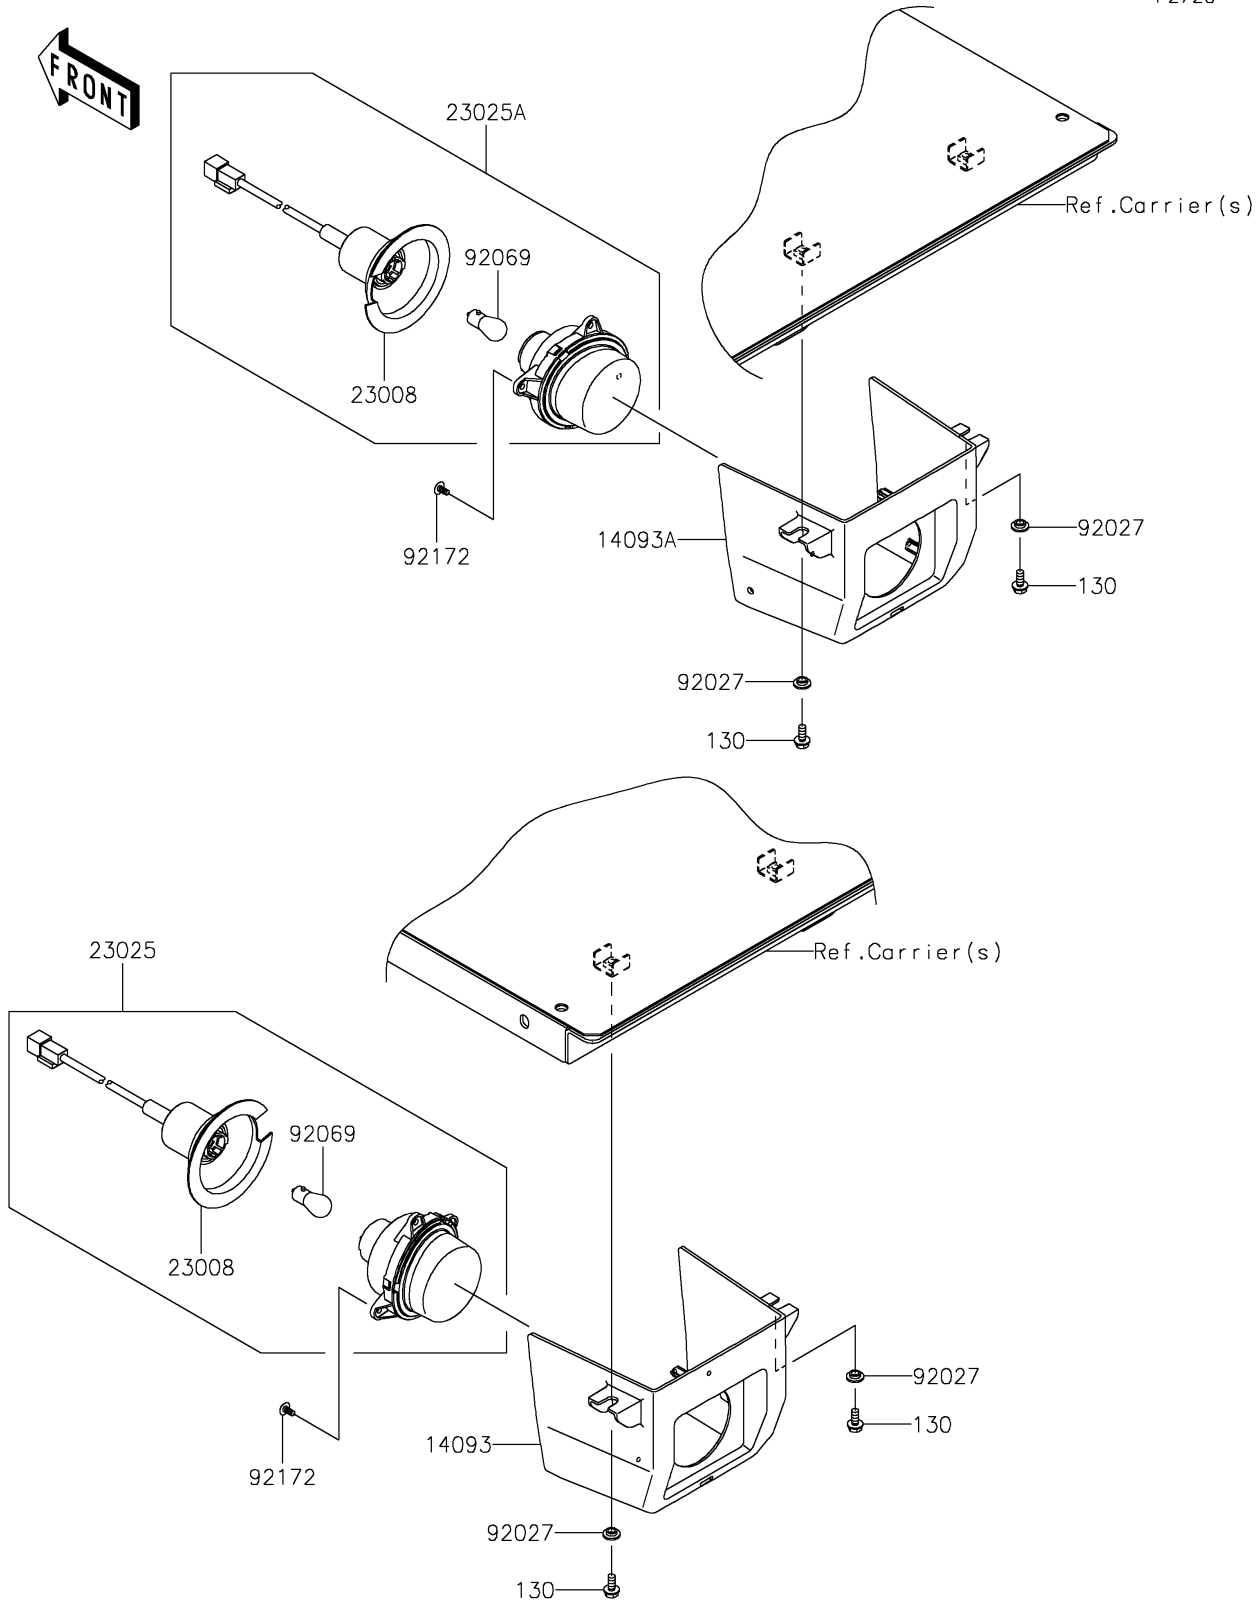

2024 MULE PRO-FXT™ 1000 LE PARTS DIAGRAM

Taillight(s)

F2720

2024 MULE PRO-FXT™ 1000 LE PARTS LIST

Taillight(s)

ITEM NAME	PART NUMBER	QUANTITY
COVER,TAIL LAMP,LH (Ref # 14093)	14093-0580	1
COVER,TAIL LAMP,RH (Ref # 14093A)	14093-0581	1
SOCKET-ASSY (Ref # 23008)	23008-0162	2
LAMP-TAIL,LH (Ref # 23025)	23025-0334	1
LAMP-TAIL,RH (Ref # 23025A)	23025-0341	1
COLLAR,L=4.6 (Ref # 92027)	92027-1168	4
BULB,12V 21/5W (Ref # 92069)	92069-0072	2
SCREW,TAPPING,5X10 (Ref # 92172)	92172-0262	6
BOLT-FLANGED,6X14 (Ref # 130)	130BA0614	4