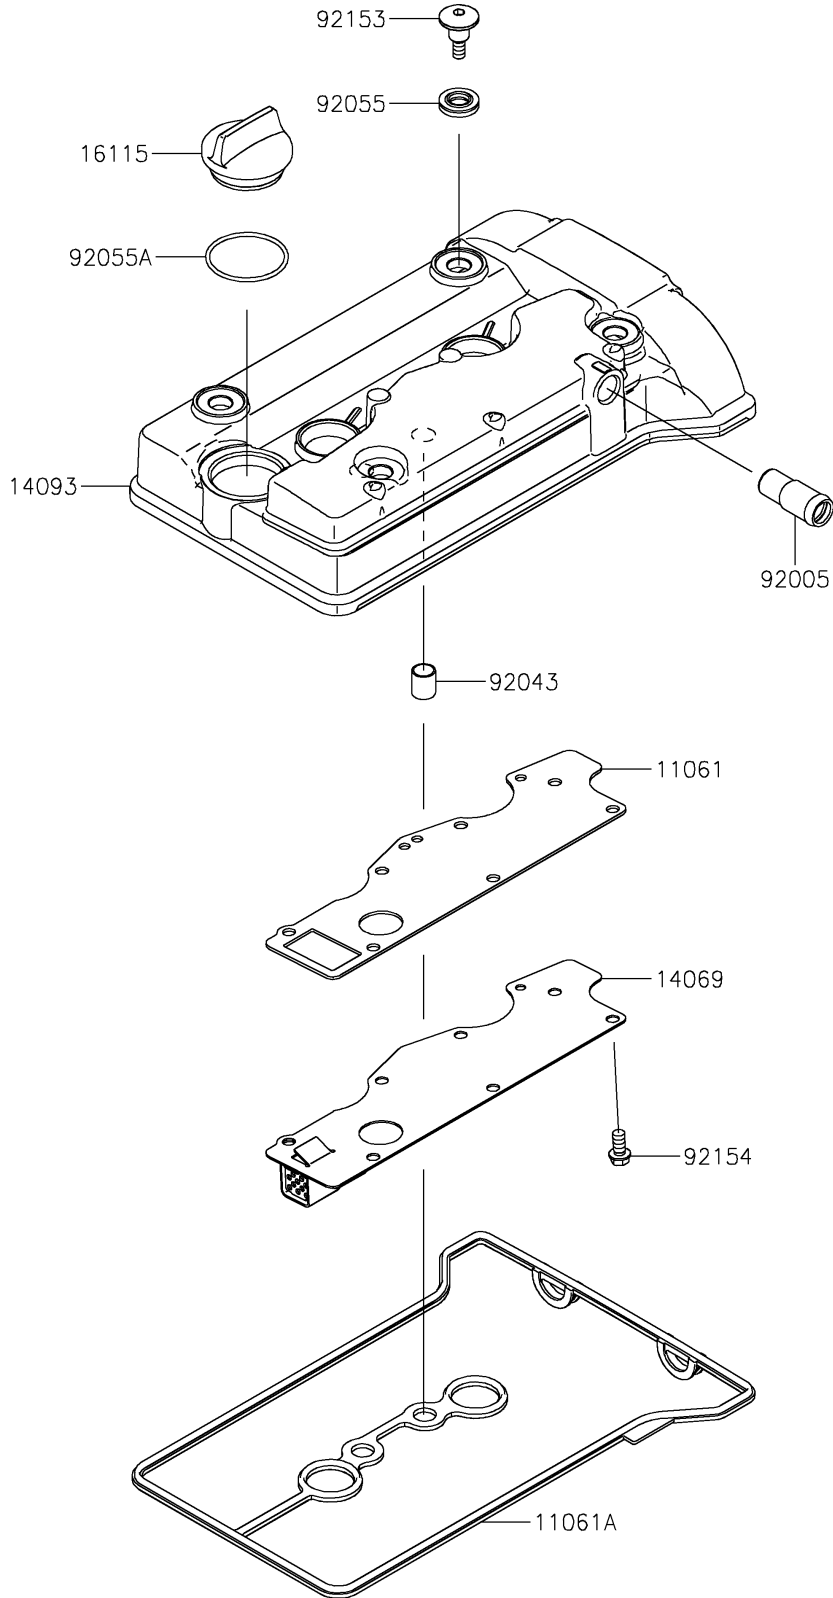

2024 MULE PRO-FXR 1000 PARTS DIAGRAM

Cylinder Head Cover

E1112

2024 MULE PRO-FXR 1000 PARTS LIST

Cylinder Head Cover

ITEM NAME	PART NUMBER	QUANTITY
GASKET,BREATHER PLATE (Ref # 11061)	11061-1314	1
GASKET,HEAD COVER (Ref # 11061A)	11061-1457	1
BREATHER (Ref # 14069)	14069-0036	1
COVER,HEAD COVER (Ref # 14093)	14093-1384	1
CAP-OIL FILLER (Ref # 16115)	16115-1064	1
FITTING,BREATHER (Ref # 92005)	92005-0968	1
PIN,10.1X12X14 (Ref # 92043)	92043-4009	2
RING-O (Ref # 92055)	92055-0785	4
RING-O (Ref # 92055A)	92055-1749	1
BOLT,SOCKET,6X22.5 (Ref # 92153)	92153-1779	4
BOLT,FLANGED-SMALL,6X12 (Ref # 92154)	92154-1888	7