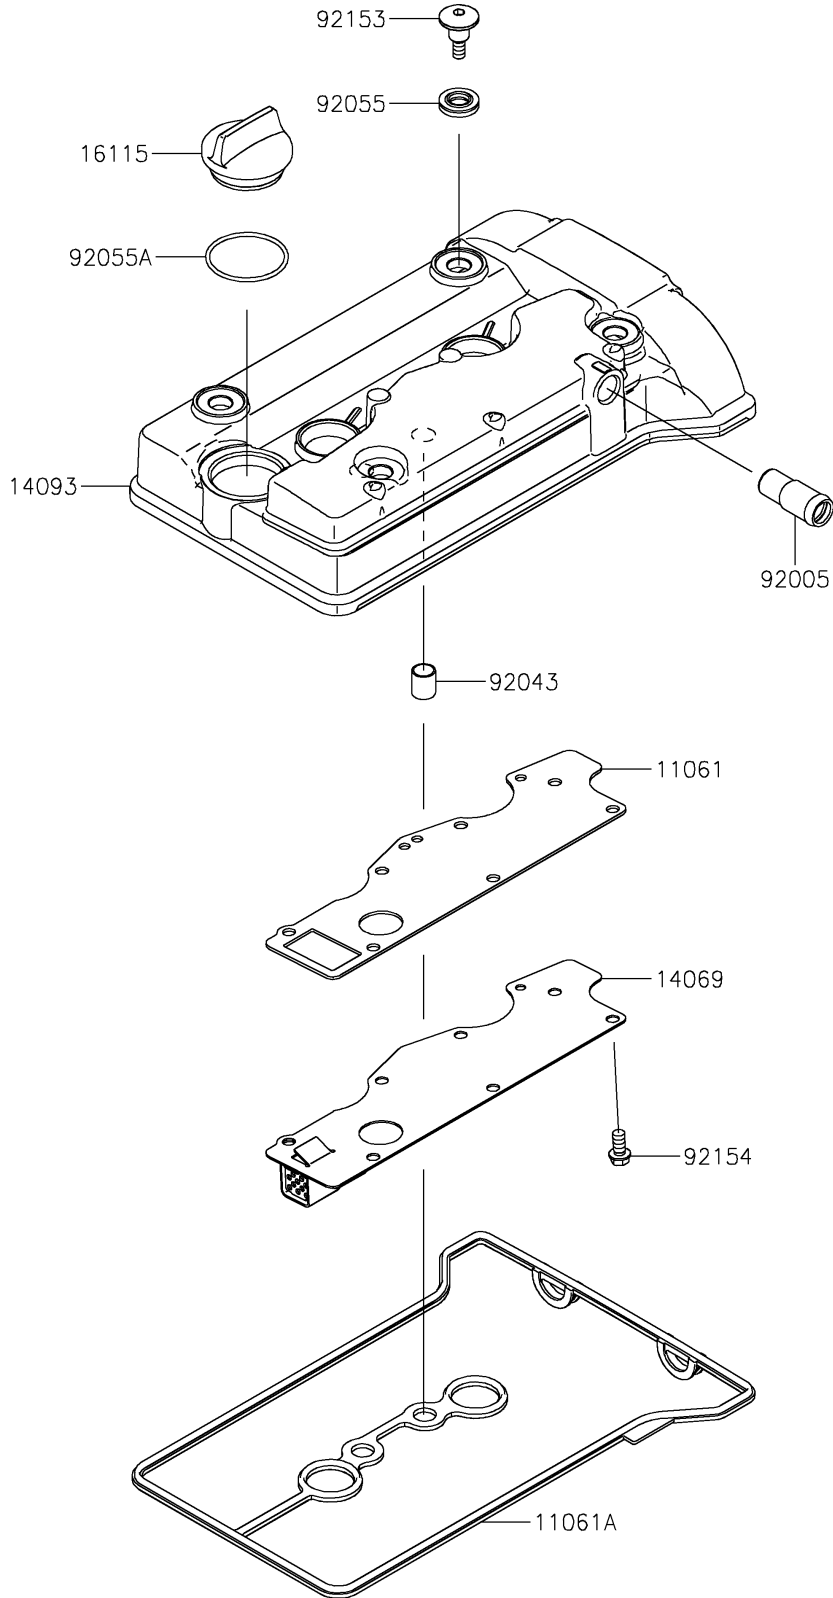

2025 MULE PRO-FXR 1000 PARTS DIAGRAM

Cylinder Head Cover

E1112

2025 MULE PRO-FXR 1000 PARTS LIST

Cylinder Head Cover

ITEM NAME	PART NUMBER	QUANTITY
GASKET,BREATHER PLATE (Ref # 11061)	11061-1314	1
GASKET,HEAD COVER (Ref # 11061A)	11061-1457	1
BREATHER (Ref # 14069)	14069-0036	1
COVER,HEAD COVER (Ref # 14093)	14093-1384	1
CAP-OIL FILLER (Ref # 16115)	16115-1064	1
FITTING,BREATHER (Ref # 92005)	92005-0968	1
PIN,10.1X12X14 (Ref # 92043)	92043-4009	2
RING-O (Ref # 92055)	92055-0785	4
RING-O (Ref # 92055A)	92055-1749	1
BOLT,SOCKET,6X22.5 (Ref # 92153)	92153-1779	4
BOLT,FLANGED-SMALL,6X12 (Ref # 92154)	92154-1888	7