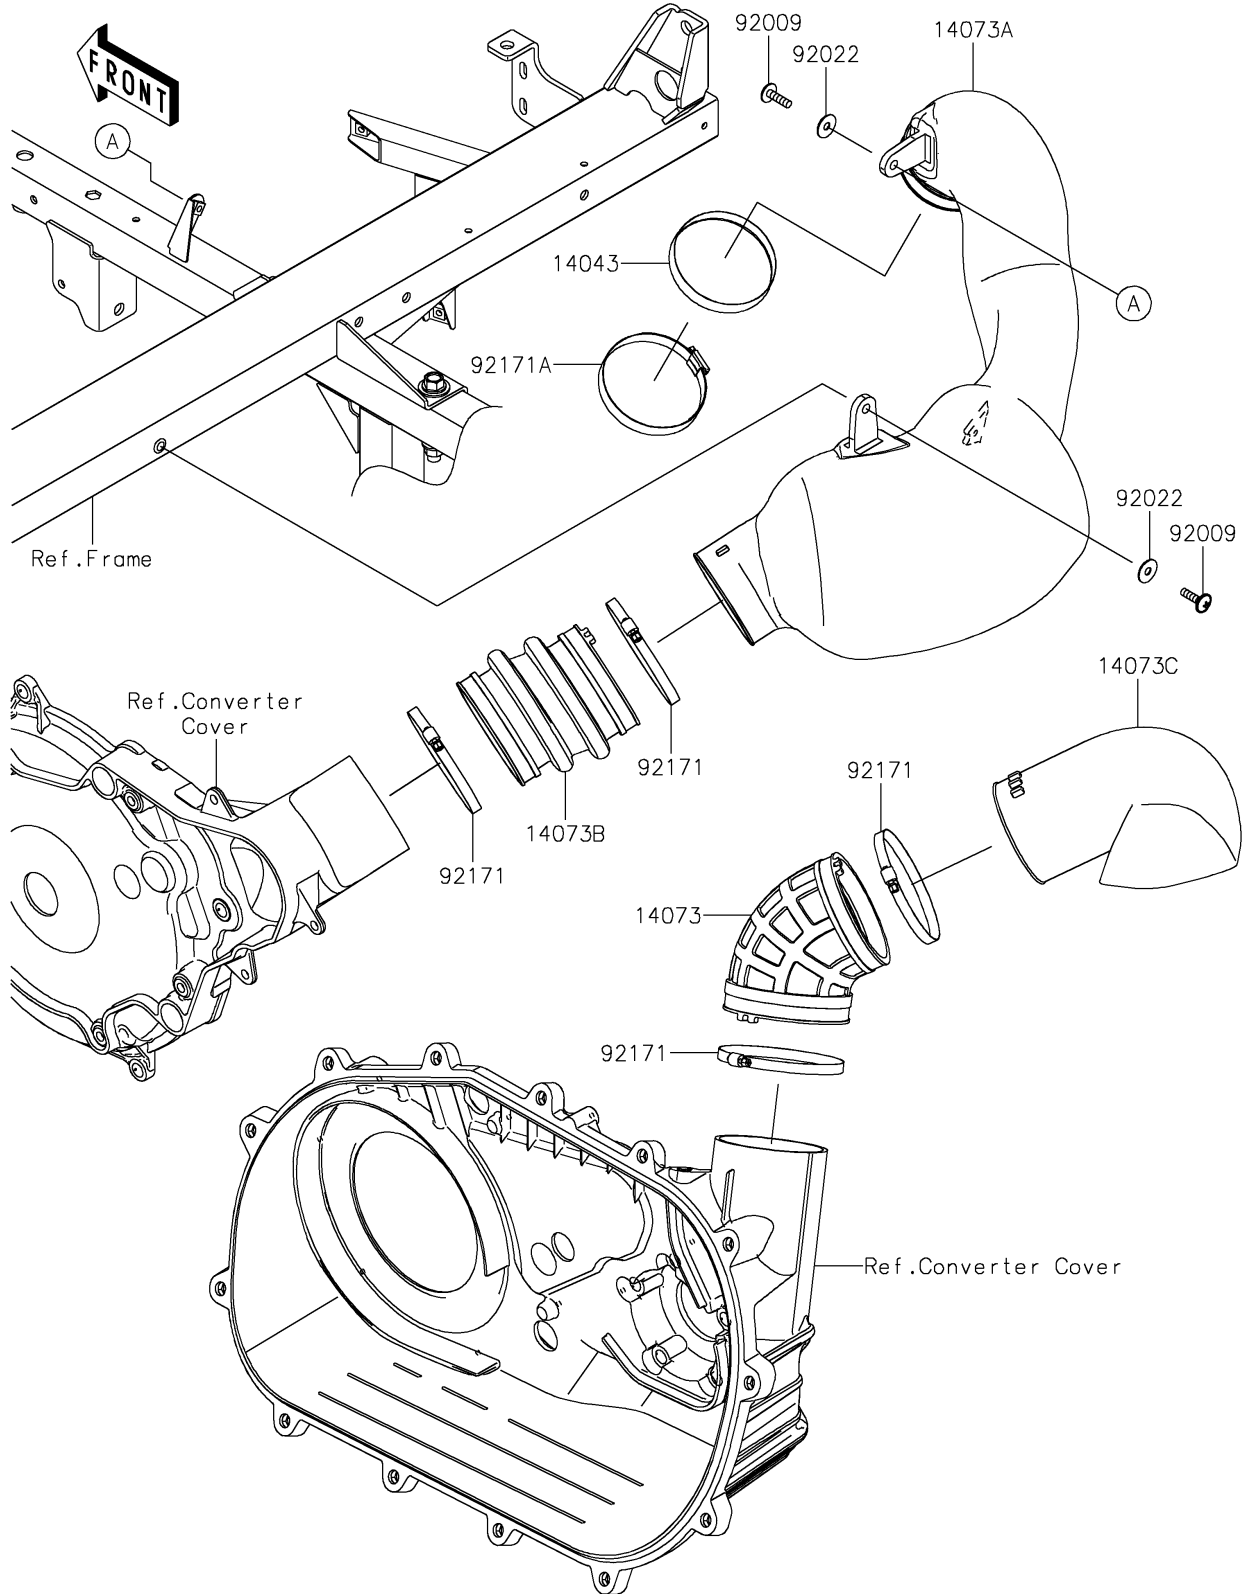

2025 MULE PRO-FXR 1000 PARTS DIAGRAM

Air Cleaner-Belt Converter

E1394

2025 MULE PRO-FXR 1000 PARTS LIST

Air Cleaner-Belt Converter

ITEM NAME	PART NUMBER	QUANTITY
FILTER (Ref # 14043)	14043-0013	1
DUCT,EXHAUST (Ref # 14073)	14073-0788	1
DUCT,INTAKE (Ref # 14073A)	14073-0789	1
DUCT,INTAKE (Ref # 14073B)	14073-0790	1
DUCT,EXHAUST (Ref # 14073C)	14073-1886	1
SCREW,6X22 (Ref # 92009)	92009-1441	2
WASHER,PLAIN,6.5X20X1 (Ref # 92022)	92022-165	2
CLAMP (Ref # 92171)	92171-1383	4
CLAMP (Ref # 92171A)	92171-3716	1