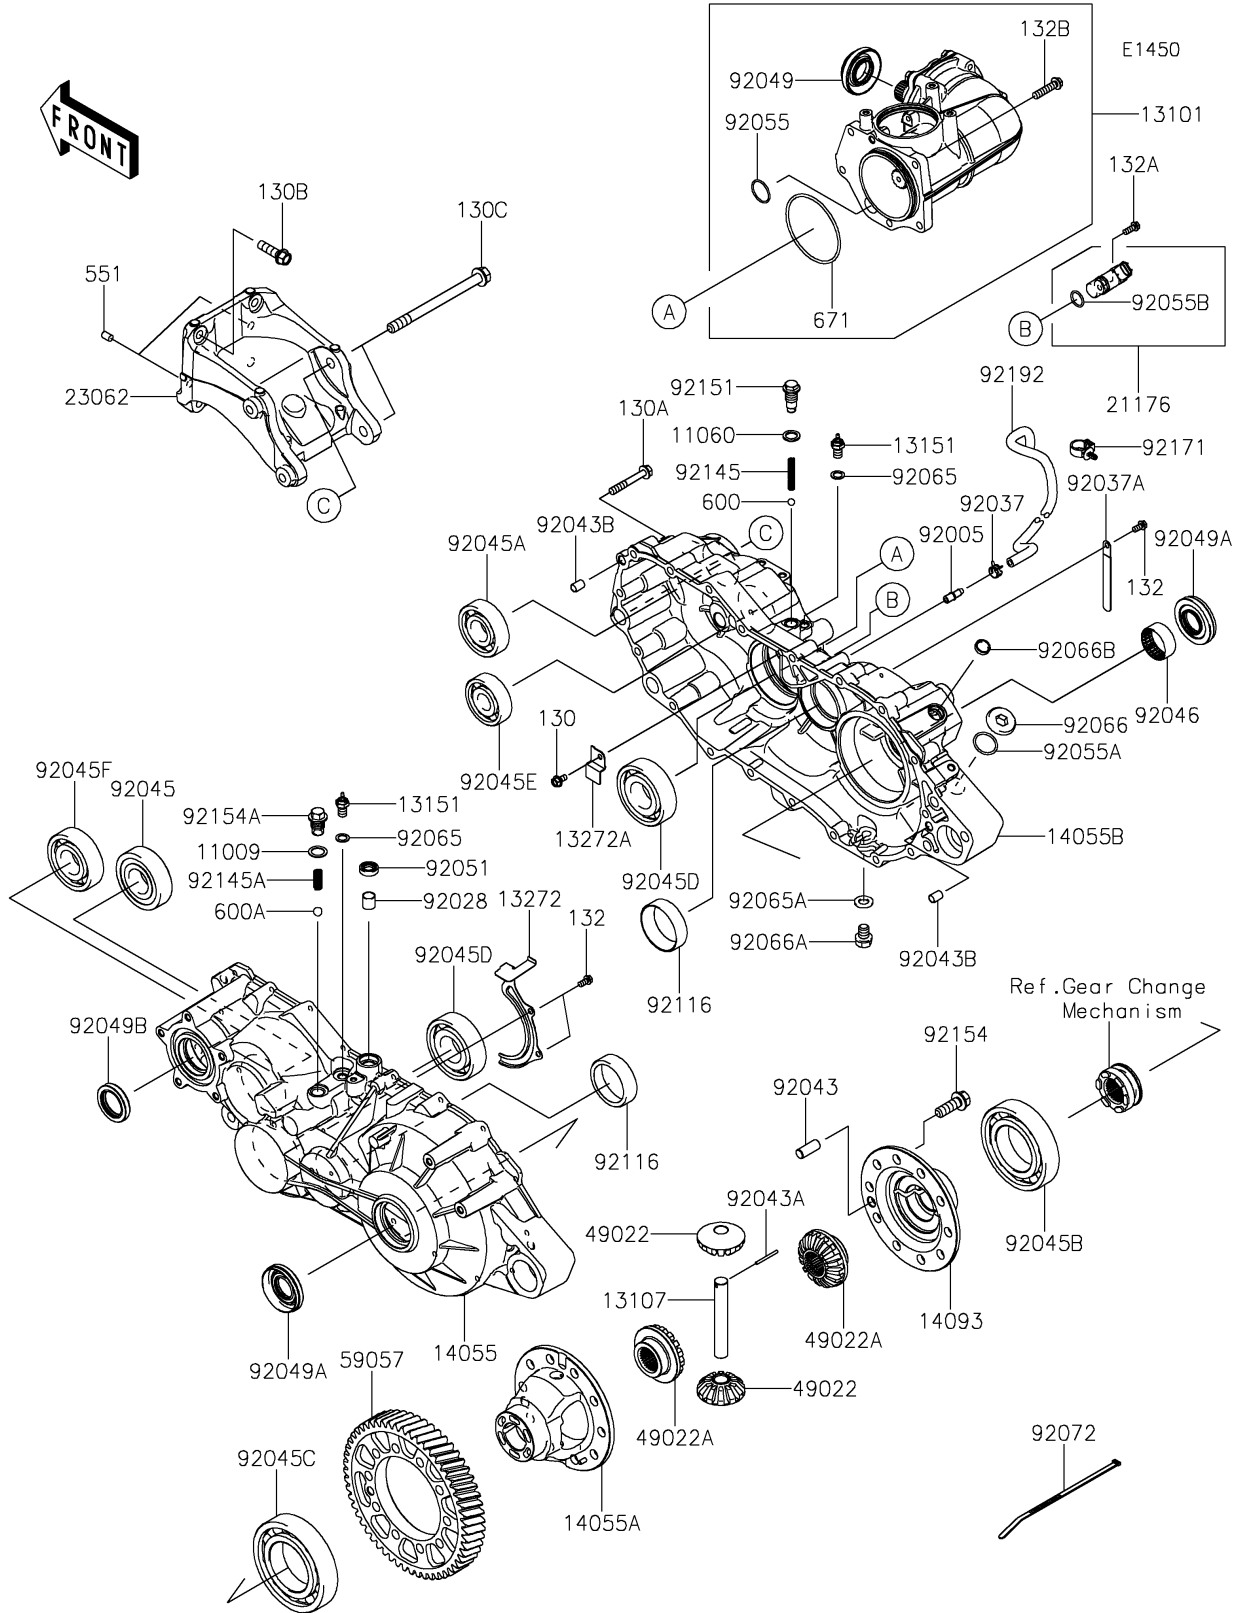

# 2025 MULE PRO-FXR 1000 PARTS DIAGRAM

## Gear Box

### Gear Box

ITEM NAME	PART NUMBER	QUANTITY
GASKET,15.5X22X1 (Ref # 11009)	11009-1008	1
GASKET,14X20X2 (Ref # 11060)	11060-1287	1
GEAR-ASSY,PARTICULAR (Ref # 13101)	13101-0636	1
SHAFT (Ref # 13107)	13107-0793	1
SWITCH-COMP,NEUTRAL (Ref # 13151)	13151-1080	2
PLATE (Ref # 13272)	13272-1624	1
PLATE (Ref # 13272A)	13272-4169	1
CASE-GEAR,LH (Ref # 14055)	14055-0608	1
CASE-GEAR,DIFF (Ref # 14055A)	14055-0614	1
CASE-GEAR,RH (Ref # 14055B)	14055-0665	1
COVER,DIFF (Ref # 14093)	14093-0048	1
SENSOR,ROTATION (Ref # 21176)	21176-0767	1
BRACKET-COMP (Ref # 23062)	23062-1391	1
GEAR-BEVEL,PINION,12T (Ref # 49022)	49022-0585	2
GEAR-BEVEL,OUTPUT,16T (Ref # 49022A)	49022-0589	2
GEAR-HELICAL,55T (Ref # 59057)	59057-0012	1
FITTING,BREATHER (Ref # 92005)	92005-1127	1
BUSHING (Ref # 92028)	92028-1347	1
CLAMP,TUBE (Ref # 92037)	92037-1505	1
CLAMP (Ref # 92037A)	92037-1993	1
PIN,DOWEL,12X30 (Ref # 92043)	92043-0789	1
PIN,DOWEL (Ref # 92043A)	92043-0806	1
PIN,DOWEL,10X14 (Ref # 92043B)	92043-1037	2
BEARING-BALL,63/32 (Ref # 92045)	92045-0764	1
BEARING-BALL,63/28 (Ref # 92045A)	92045-0765	1
BEARING-BALL,6212 (Ref # 92045B)	92045-0766	1
BEARING-BALL,6213 (Ref # 92045C)	92045-0767	1
BEARING-BALL,6307C3 (Ref # 92045D)	92045-0768	2
BEARING-BALL,B22-19C3 UR (Ref # 92045E)	92045-0769	1