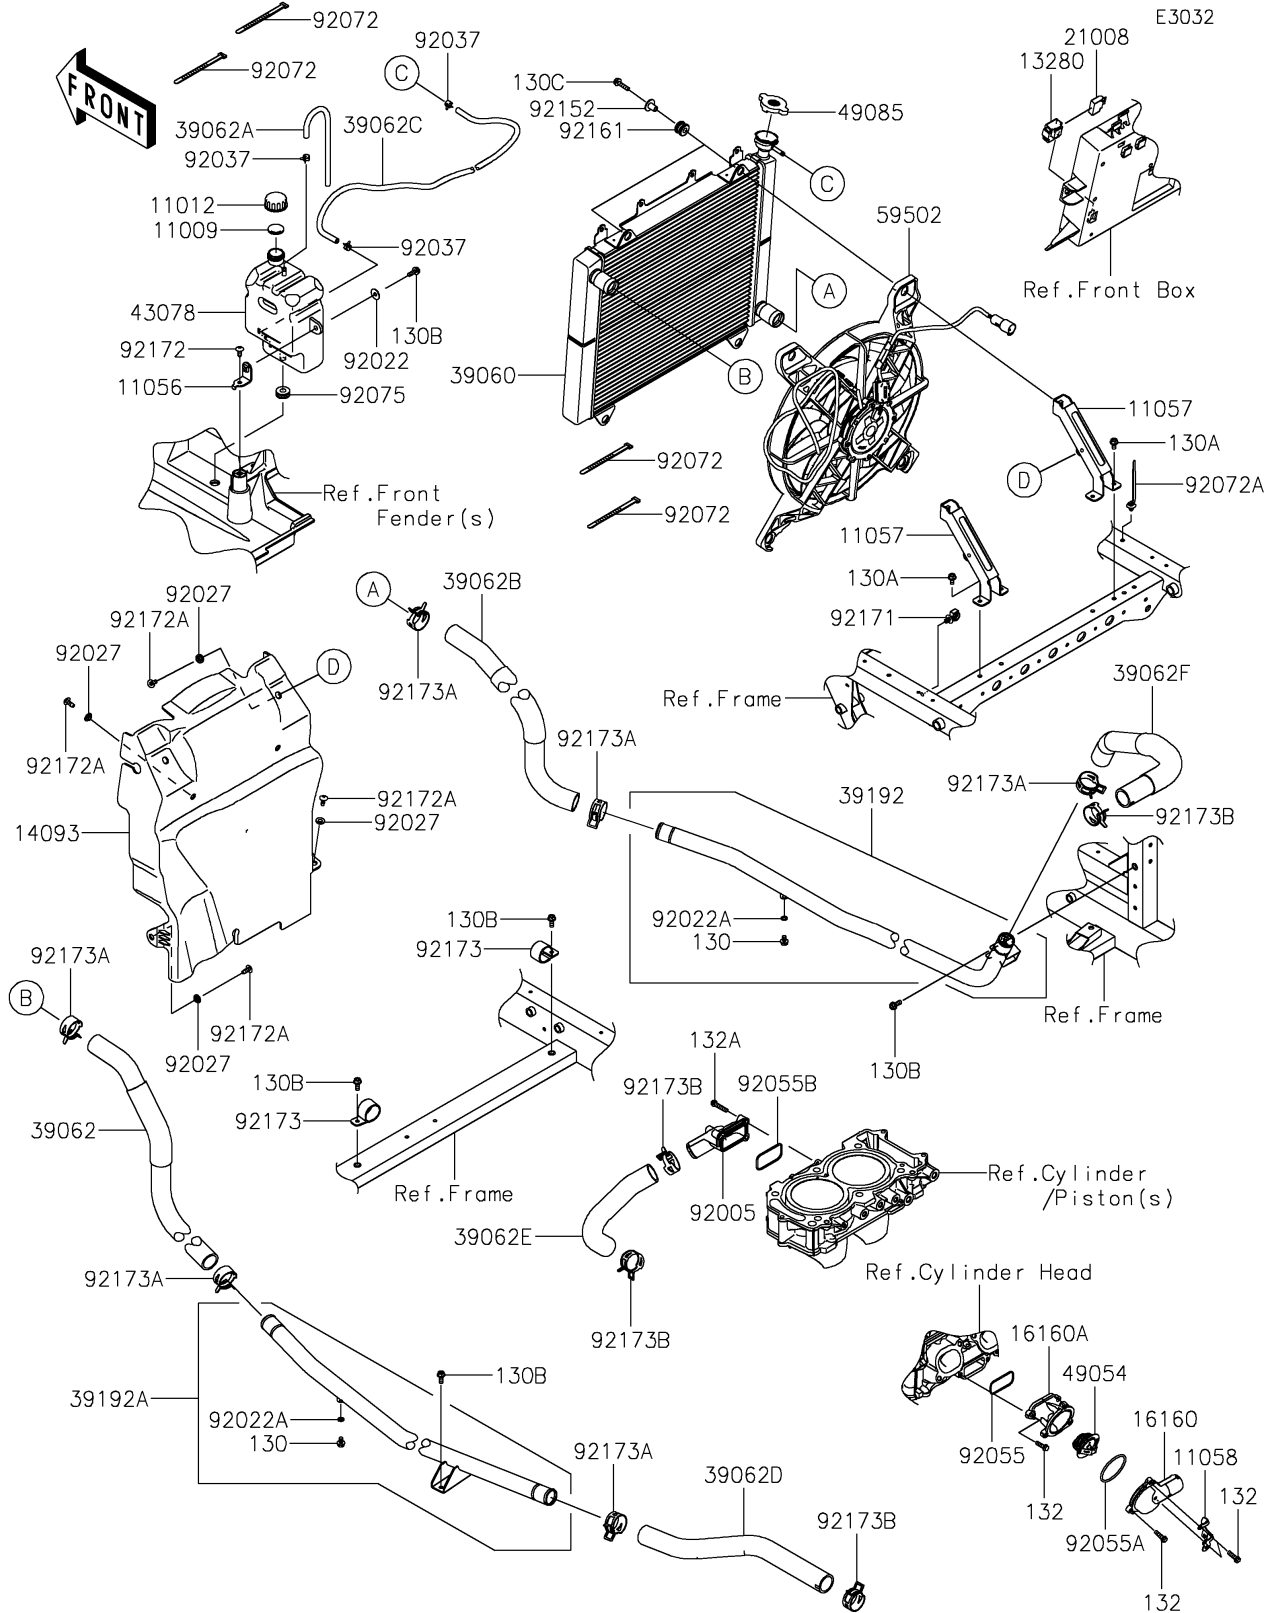

2025 MULE PRO-FXR 1000 PARTS DIAGRAM

Radiator

2025 MULE PRO-FXR 1000 PARTS LIST

Radiator

ITEM NAME	PART NUMBER	QUANTITY
GASKET,RESERVOIR TANK CAP (Ref # 11009)	11009-1145	1
CAP (Ref # 11012)	11012-1084	1
BRACKET,RESERVOIR (Ref # 11056)	11056-3856	1
BRACKET,RADIATOR (Ref # 11057)	11057-0774	2
BRACKET (Ref # 11058)	11058-0325	1
HOLDER,BREAKER (Ref # 13280)	13280-0898	1
COVER,RADIATOR BACK (Ref # 14093)	14093-1391	1
BODY,THERMOSTAT COVER (Ref # 16160)	16160-0839	1
BODY,THERMOSTAT (Ref # 16160A)	16160-0840	1
BREAKER,RAD.FAN,20A (Ref # 21008)	21008-0015	1
RADIATOR (Ref # 39060)	39060-0753	1
HOSE-COOLING,RADIATOR IN (Ref # 39062)	39062-0650	1
HOSE-COOLING,OVER FLOW (Ref # 39062A)	39062-0696	1
HOSE-COOLING,RADIATOR OUT (Ref # 39062B)	39062-0777	1
HOSE-COOLING,RAD-RESERVOIR (Ref # 39062C)	39062-0985	1
HOSE-COOLING,ENGINE IN (Ref # 39062D)	39062-0986	1
HOSE-COOLING,W/PUMP-ENGINE (Ref # 39062E)	39062-0987	1
HOSE-COOLING,ENGINE OUT (Ref # 39062F)	39062-0988	1
PIPE-WATER,RH (Ref # 39192)	39192-0574	1
PIPE-WATER,LH (Ref # 39192A)	39192-0715	1
RESERVOIR (Ref # 43078)	43078-0571	1
THERMOSTAT (Ref # 49054)	49054-0015	1
CAP-ASSY-PRESSURE (Ref # 49085)	49085-0019	1
FAN-ASSY (Ref # 59502)	59502-0641	1
FITTING (Ref # 92005)	92005-1445	1
WASHER,PLAIN,6.5X20X1 (Ref # 92022)	92022-165	1
WASHER,6.2X11X1 (Ref # 92022A)	92022-304	2
COLLAR,L=4.6 (Ref # 92027)	92027-1168	6
CLAMP,TUBE (Ref # 92037)	92037-1461	3