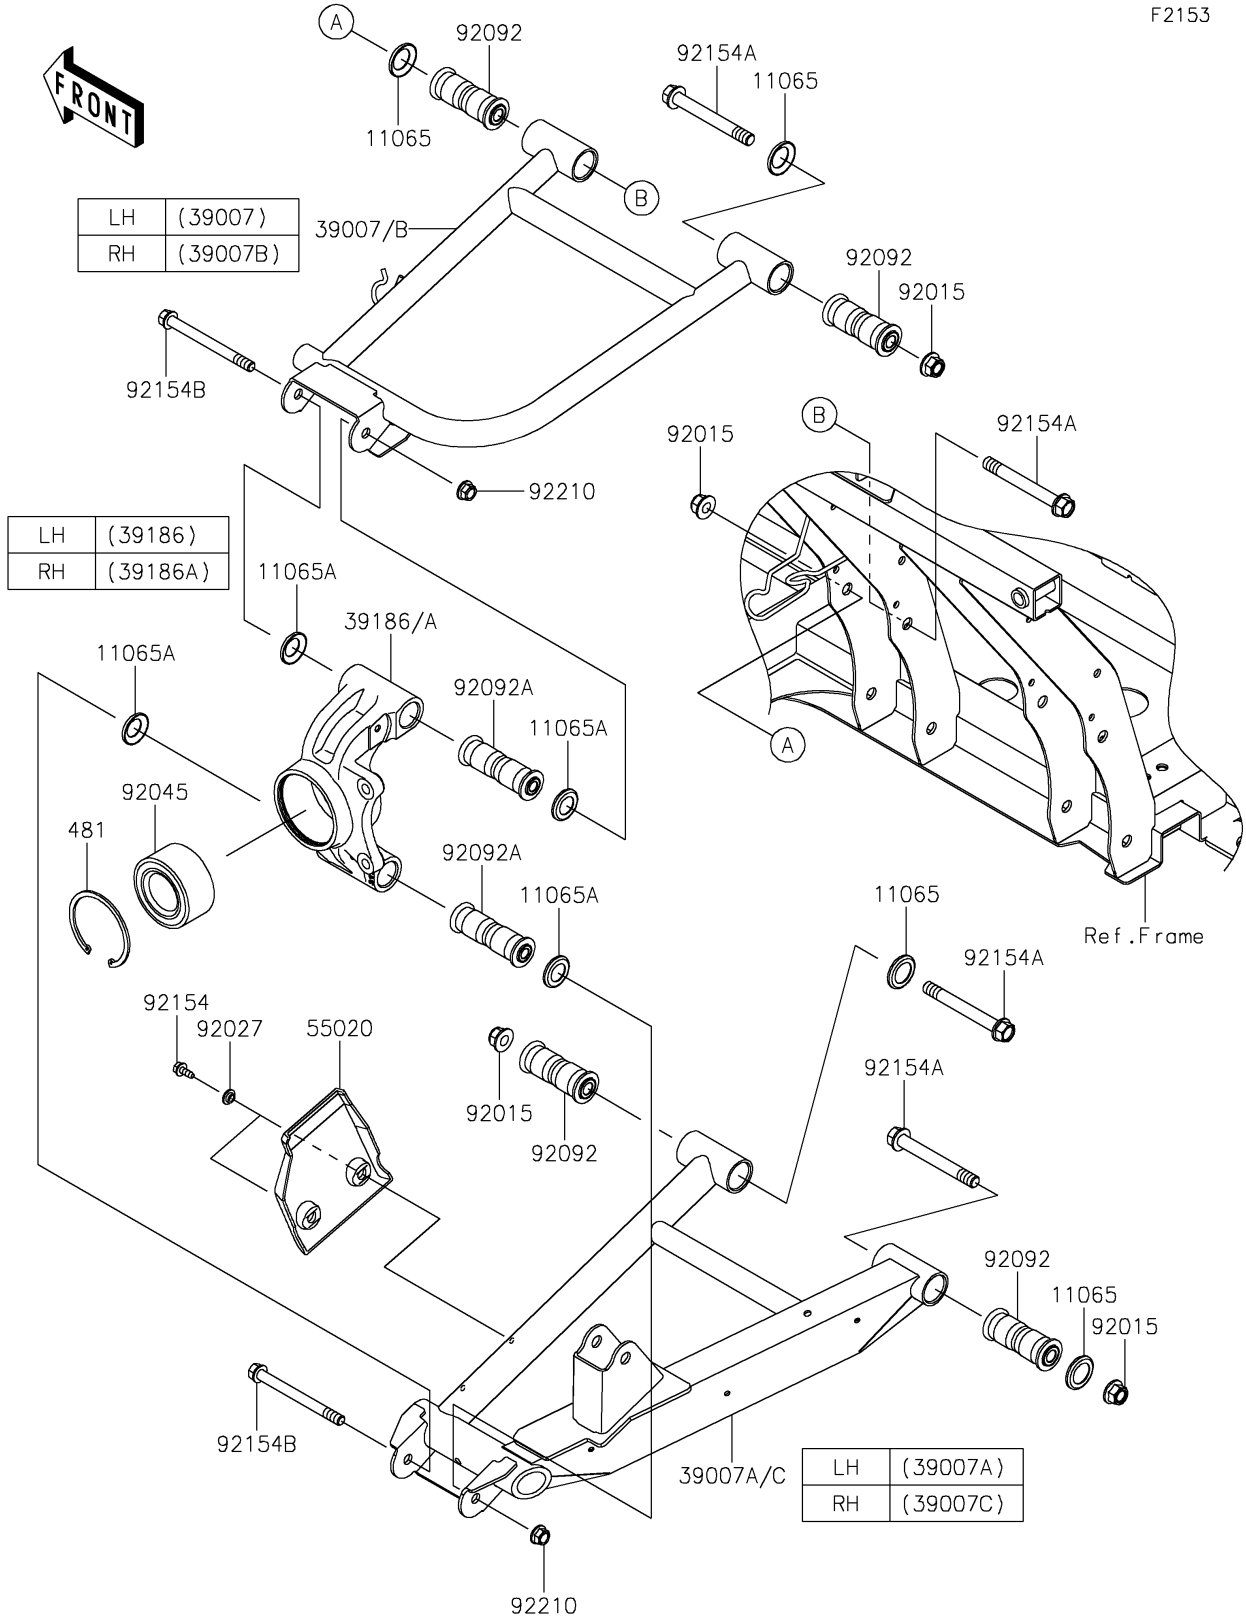

# 2024 MULE PRO-FXR 1000 PARTS DIAGRAM

## Rear Suspension

F2153

## 2024 MULE PRO-FXR 1000 PARTS LIST

### Rear Suspension

ITEM NAME	PART NUMBER	QUANTITY
CAP,ARM (Ref # 11065)	11065-0838	8
CAP (Ref # 11065A)	11065-0849	8
ARM-SUSP,RR,UPP,LH,BLACK (Ref # 39007)	39007-0481-10	1
ARM-SUSP,RR,LWR,LH,BLACK (Ref # 39007A)	39007-0482-10	1
ARM-SUSP,RR,UPP,RH,BLACK (Ref # 39007B)	39007-0483-10	1
ARM-SUSP,RR,LWR,RH,BLACK (Ref # 39007C)	39007-0484-10	1
KNUCKLE,RR,LH (Ref # 39186)	39186-0317	1
KNUCKLE,RR,RH (Ref # 39186A)	39186-0318	1
GUARD,RR CVJ (Ref # 55020)	55020-0931	2
NUT,LOCK,FLANGED,12MM (Ref # 92015)	92015-1433	8
COLLAR,L=4.6 (Ref # 92027)	92027-1168	4
BEARING-BALL,40X74X36 (Ref # 92045)	92045-0993	2
BUSHING-RUBBER,12X20X78 (Ref # 92092)	92092-0028	8
BUSHING-RUBBER,10.1X17X88 (Ref # 92092A)	92092-0029	4
BOLT,6X15.6 (Ref # 92154)	92154-1250	4
BOLT,FLANGED,12X100 (Ref # 92154A)	92154-1318	8
BOLT,FLANGED,10X110 (Ref # 92154B)	92154-1353	4
NUT,LOCK,FLANGED,10MM (Ref # 92210)	92210-0276	4
CIRCLIP-TYPE-C (Ref # 481)	481J7500	2