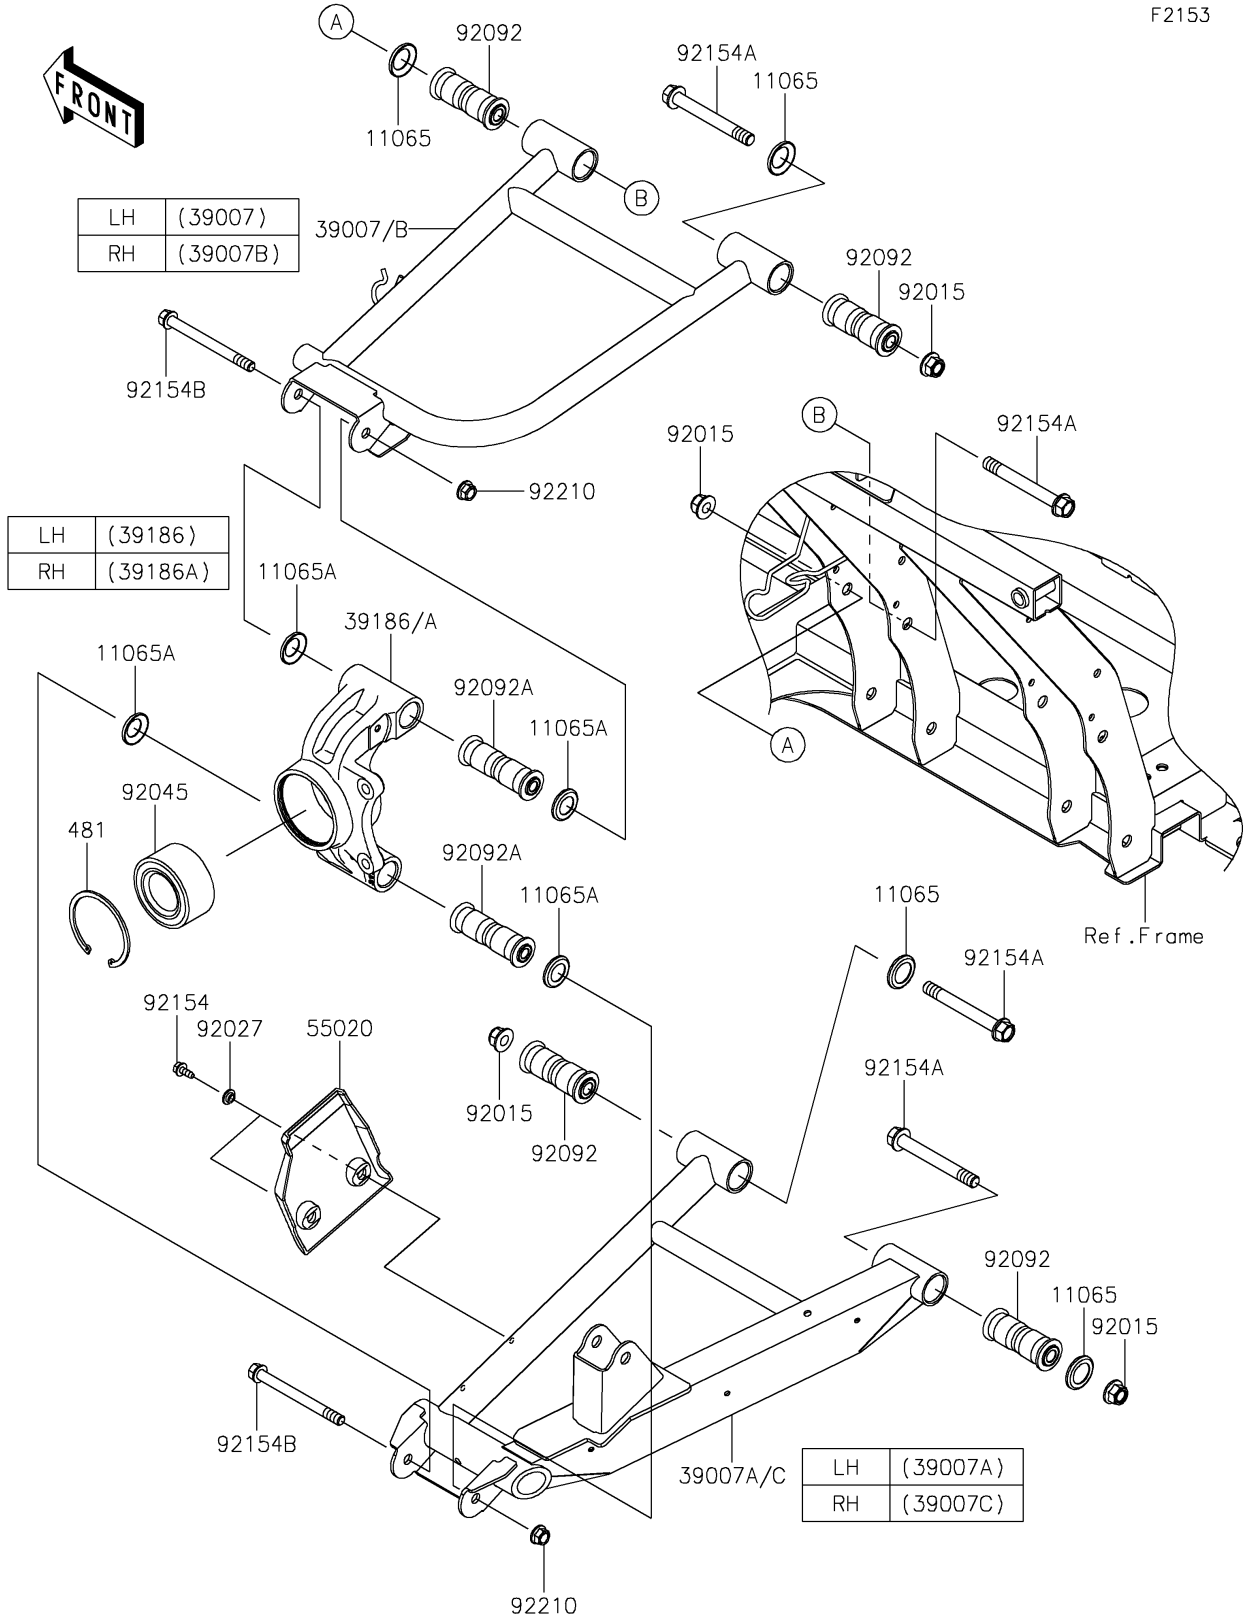

2025 MULE PRO-FXR 1000 PARTS DIAGRAM

Rear Suspension

F2153

2025 MULE PRO-FXR 1000 PARTS LIST

Rear Suspension

ITEM NAME	PART NUMBER	QUANTITY
CAP,ARM (Ref # 11065)	11065-0838	8
CAP (Ref # 11065A)	11065-0849	8
ARM-SUSP,RR,UPP,LH,BLACK (Ref # 39007)	39007-0481-10	1
ARM-SUSP,RR,LWR,LH,BLACK (Ref # 39007A)	39007-0482-10	1
ARM-SUSP,RR,UPP,RH,BLACK (Ref # 39007B)	39007-0483-10	1
ARM-SUSP,RR,LWR,RH,BLACK (Ref # 39007C)	39007-0484-10	1
KNUCKLE,RR,LH (Ref # 39186)	39186-0317	1
KNUCKLE,RR,RH (Ref # 39186A)	39186-0318	1
GUARD,RR CVJ (Ref # 55020)	55020-0931	2
NUT,LOCK,FLANGED,12MM (Ref # 92015)	92015-1433	8
COLLAR,L=4.6 (Ref # 92027)	92027-1168	4
BEARING-BALL,40X74X36 (Ref # 92045)	92045-0993	2
BUSHING-RUBBER,12X20X78 (Ref # 92092)	92092-0028	8
BUSHING-RUBBER,10.1X17X88 (Ref # 92092A)	92092-0029	4
BOLT,6X15.6 (Ref # 92154)	92154-1250	4
BOLT,FLANGED,12X100 (Ref # 92154A)	92154-1318	8
BOLT,FLANGED,10X110 (Ref # 92154B)	92154-1353	4
NUT,LOCK,FLANGED,10MM (Ref # 92210)	92210-0276	4
CIRCLIP-TYPE-C (Ref # 481)	481J7500	2