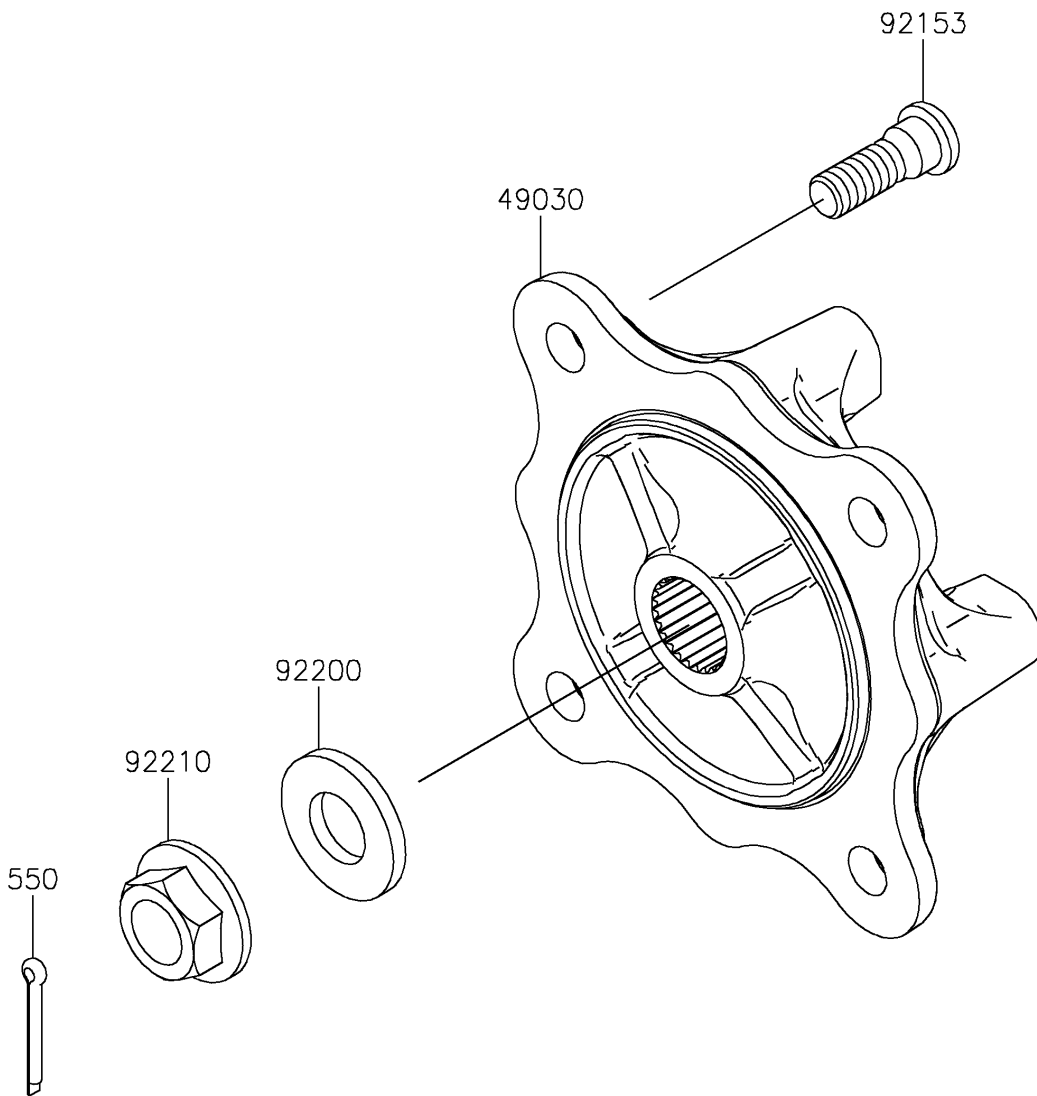

2025 MULE PRO-FXR 1000 PARTS DIAGRAM

Front Hubs/Brakes

F2230

2025 MULE PRO-FXR 1000 PARTS LIST

Front Hubs/Brakes

ITEM NAME	PART NUMBER	QUANTITY
HUB,FR (Ref # 49030)	49030-0048	2
BOLT,12MM (Ref # 92153)	92153-1915	8
WASHER,20.3X41X4.5 (Ref # 92200)	92200-0921	2
NUT,FLANGED,20MM (Ref # 92210)	92210-2093	2
PIN-COTTER,4.0X30 (Ref # 550)	550AA4030	2