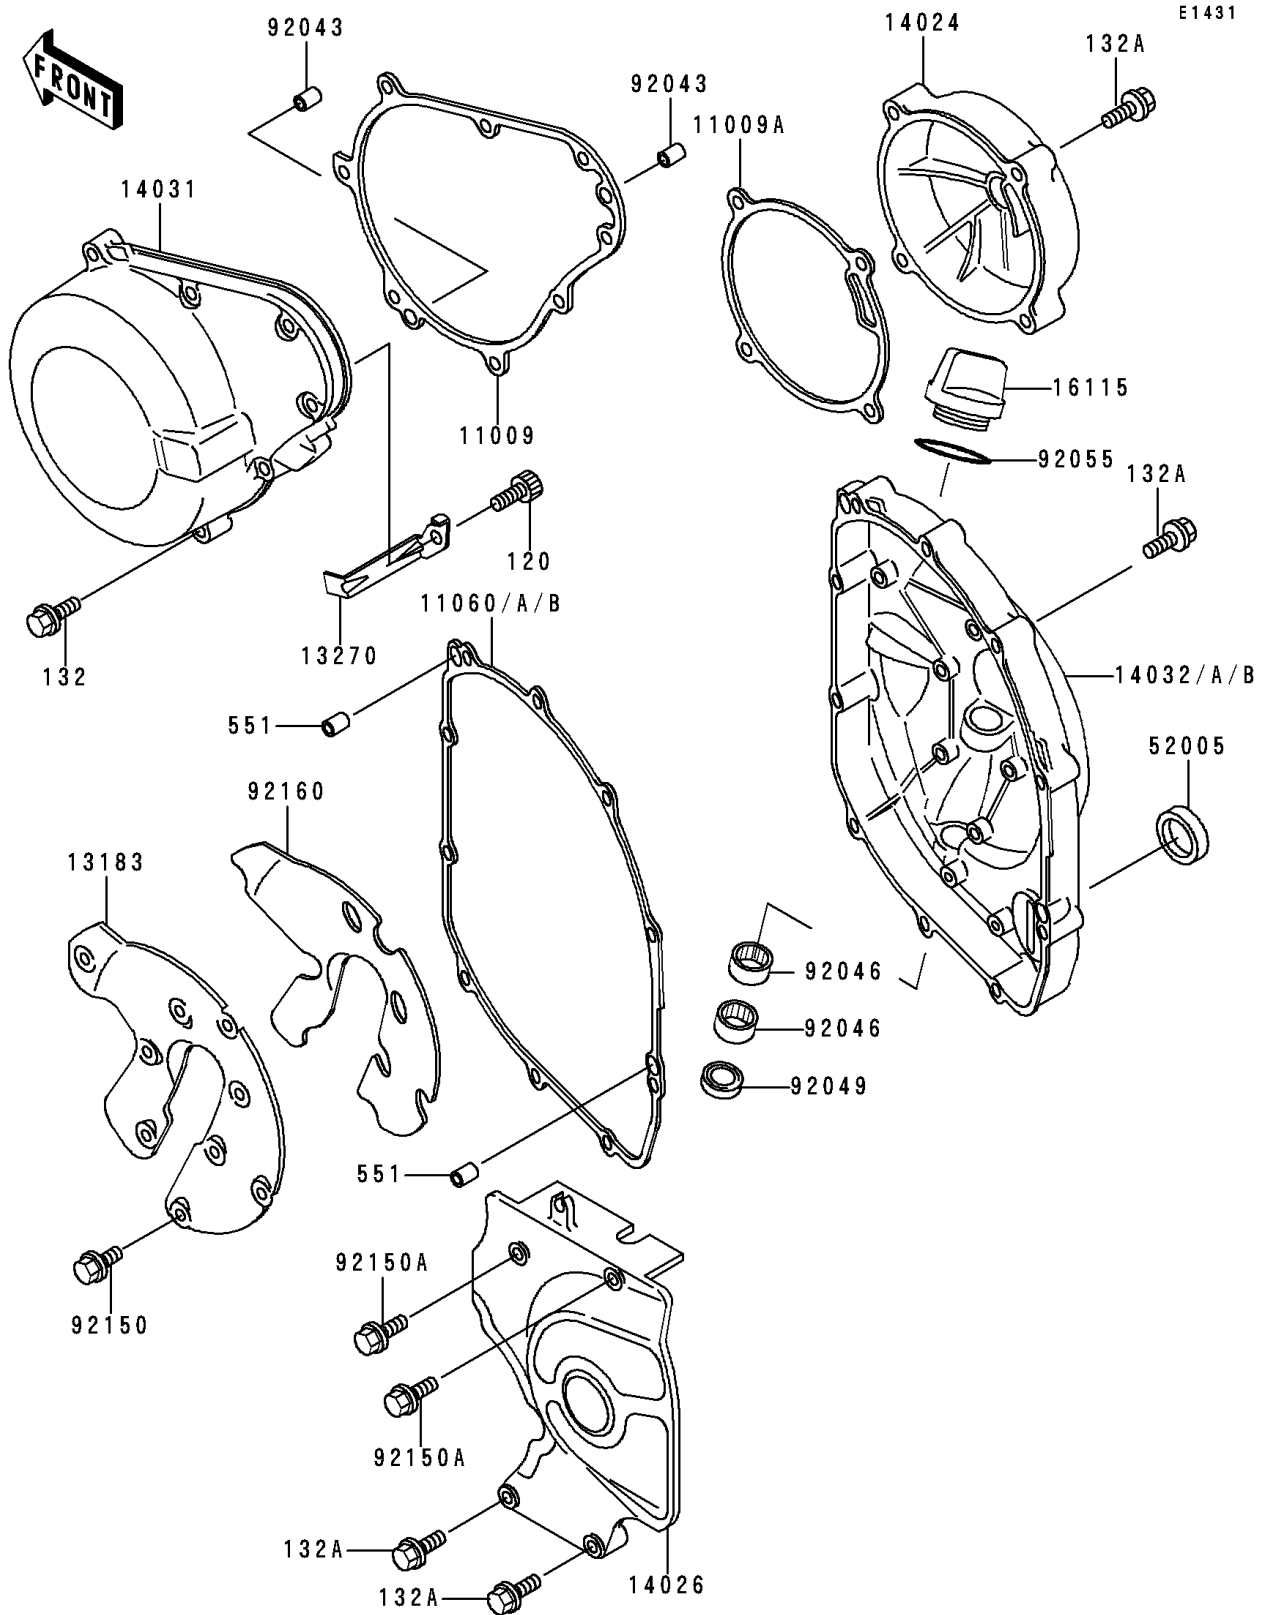

# 1994 Ninja® ZX™ -6 PARTS DIAGRAM

Engine Cover(s)

# 1994 Ninja® ZX™ -6 PARTS LIST

## Engine Cover(s)

ITEM NAME	PART NUMBER	QUANTITY
BOLT-SOCKET,6X10 (Ref # 120)	120P0610	1
BOLT-FLANGED-SMALL (Ref # 132)	132E0630	8
BOLT-FLANGED-SMALL (Ref # 132A)	132E0635	16
PIN-DOWEL,8X14 (Ref # 551)	551A0814	2
GASKET,GENERATOR COVER (Ref # 11009)	11009-1868	1
GASKET,PULSING COVER (Ref # 11009A)	11009-1869	1
GASKET,CLUTCH COVER (Ref # 11060A)	11060-1639	1
GASKET,CLUTCH COVER (Ref # 11060B)	11060-1645	1
PLATE (Ref # 13183)	13183-1532	1
PLATE,LEAD WIRE (Ref # 13270)	13270-1475	1
COVER,PULSING (Ref # 14024)	14024-1881	1
COVER-CHAIN (Ref # 14026)	14026-1216	1
COVER-GENERATOR (Ref # 14031)	14031-1247	1
COVER-CLUTCH (Ref # 14032)	14032-1286	1
COVER-CLUTCH (Ref # 14032B)	14032-1388	1
CAP-OIL FILLER (Ref # 16115)	16115-1009	1
GAUGE,OIL LEVEL (Ref # 52005)	52005-1057	1
PIN,6.2X8X14 (Ref # 92043)	92043-1263	2
BEARING-NEEDLE,HK1210 (Ref # 92046)	92046-1010	2
SEAL-OIL,TB12205.5 (Ref # 92049)	92049-1271	1
RING-O,31.5X2.6 (Ref # 92055)	92055-049	1
BOLT,5X8 (Ref # 92150)	92150-1406	9
BOLT,6X50 (Ref # 92150A)	92150-1885	2
DAMPER (Ref # 92160)	92160-1195	1