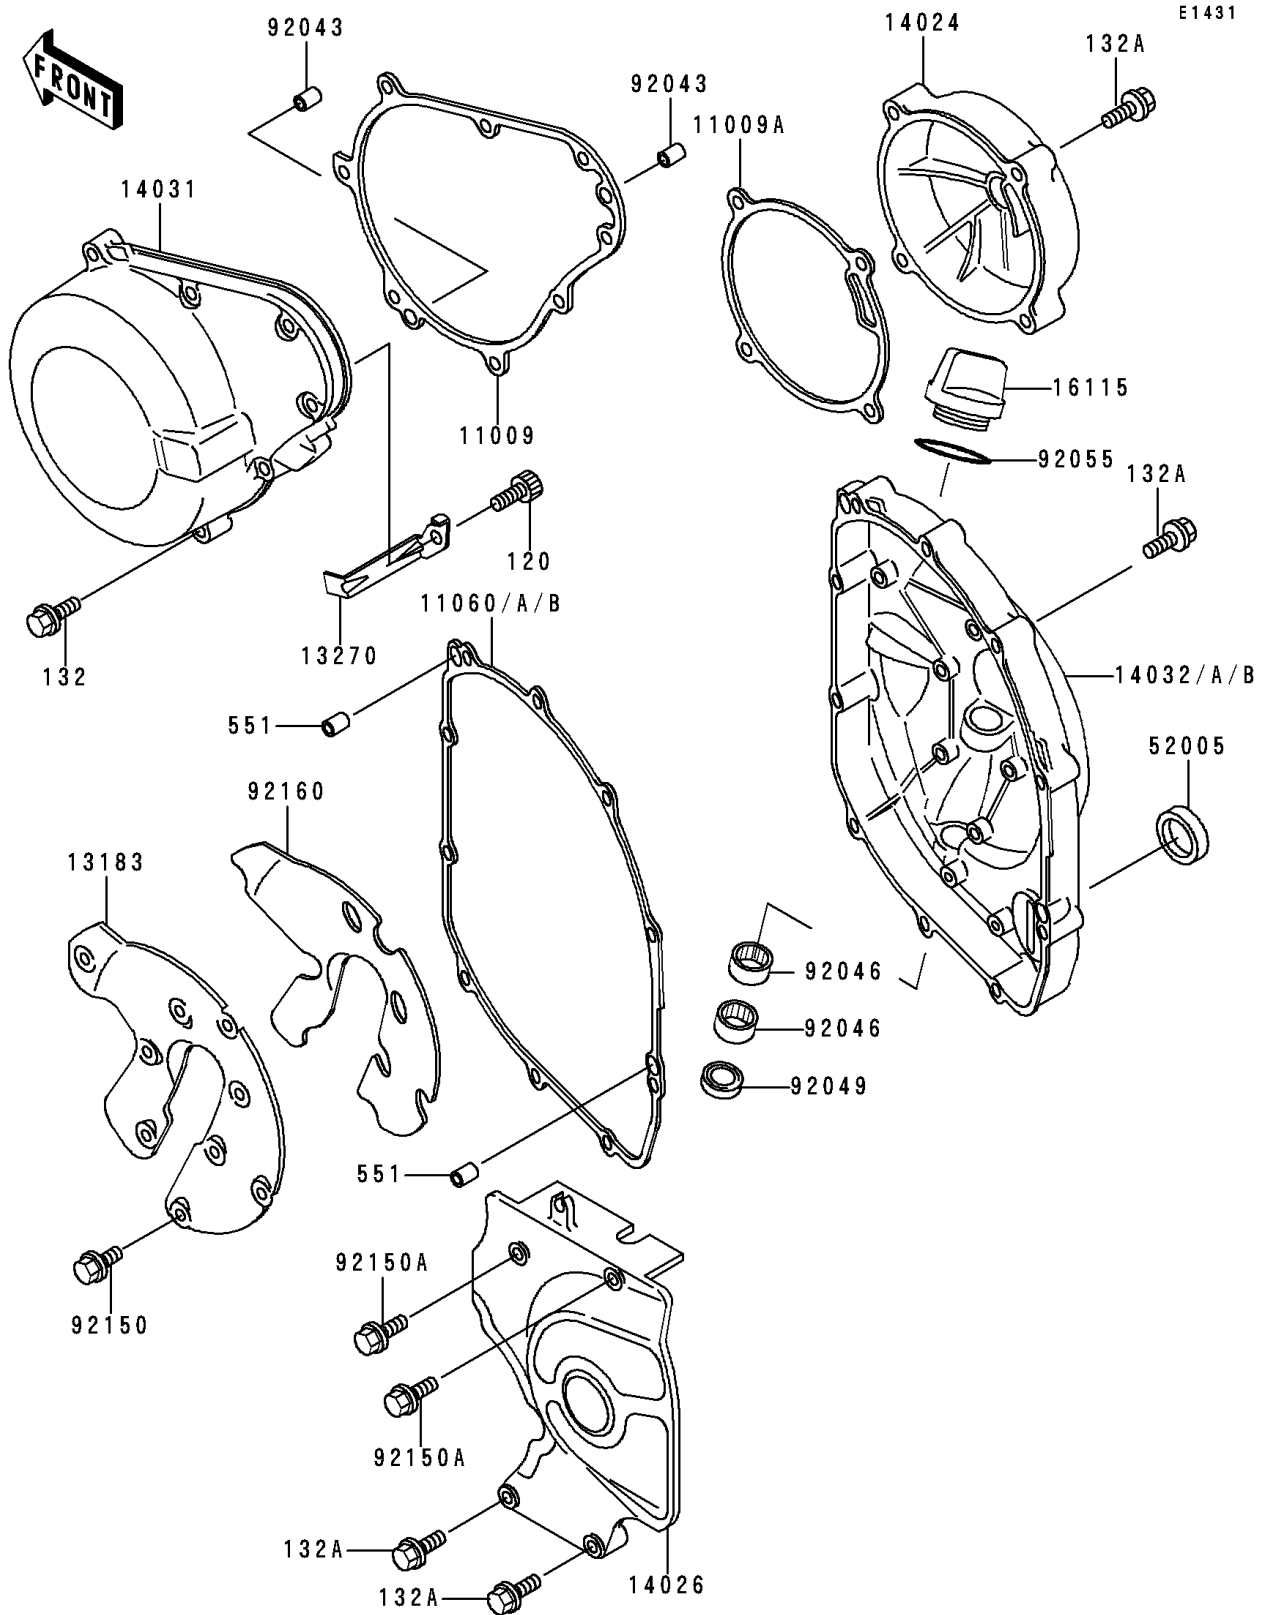

1994 Ninja® ZX™ -6 PARTS DIAGRAM

Engine Cover(s)

1994 Ninja® ZX™ -6 PARTS LIST

Engine Cover(s)

ITEM NAME	PART NUMBER	QUANTITY
BOLT-SOCKET,6X10 (Ref # 120)	120P0610	1
BOLT-FLANGED-SMALL (Ref # 132)	132E0630	8
BOLT-FLANGED-SMALL (Ref # 132A)	132E0635	16
PIN-DOWEL,8X14 (Ref # 551)	551A0814	2
GASKET,GENERATOR COVER (Ref # 11009)	11009-1868	1
GASKET,PULSING COVER (Ref # 11009A)	11009-1869	1
GASKET,CLUTCH COVER (Ref # 11060A)	11060-1639	1
GASKET,CLUTCH COVER (Ref # 11060B)	11060-1645	1
PLATE (Ref # 13183)	13183-1532	1
PLATE,LEAD WIRE (Ref # 13270)	13270-1475	1
COVER,PULSING (Ref # 14024)	14024-1881	1
COVER-CHAIN (Ref # 14026)	14026-1216	1
COVER-GENERATOR (Ref # 14031)	14031-1247	1
COVER-CLUTCH (Ref # 14032)	14032-1286	1
COVER-CLUTCH (Ref # 14032B)	14032-1388	1
CAP-OIL FILLER (Ref # 16115)	16115-1009	1
GAUGE,OIL LEVEL (Ref # 52005)	52005-1057	1
PIN,6.2X8X14 (Ref # 92043)	92043-1263	2
BEARING-NEEDLE,HK1210 (Ref # 92046)	92046-1010	2
SEAL-OIL,TB12205.5 (Ref # 92049)	92049-1271	1
RING-O,31.5X2.6 (Ref # 92055)	92055-049	1
BOLT,5X8 (Ref # 92150)	92150-1406	9
BOLT,6X50 (Ref # 92150A)	92150-1885	2
DAMPER (Ref # 92160)	92160-1195	1