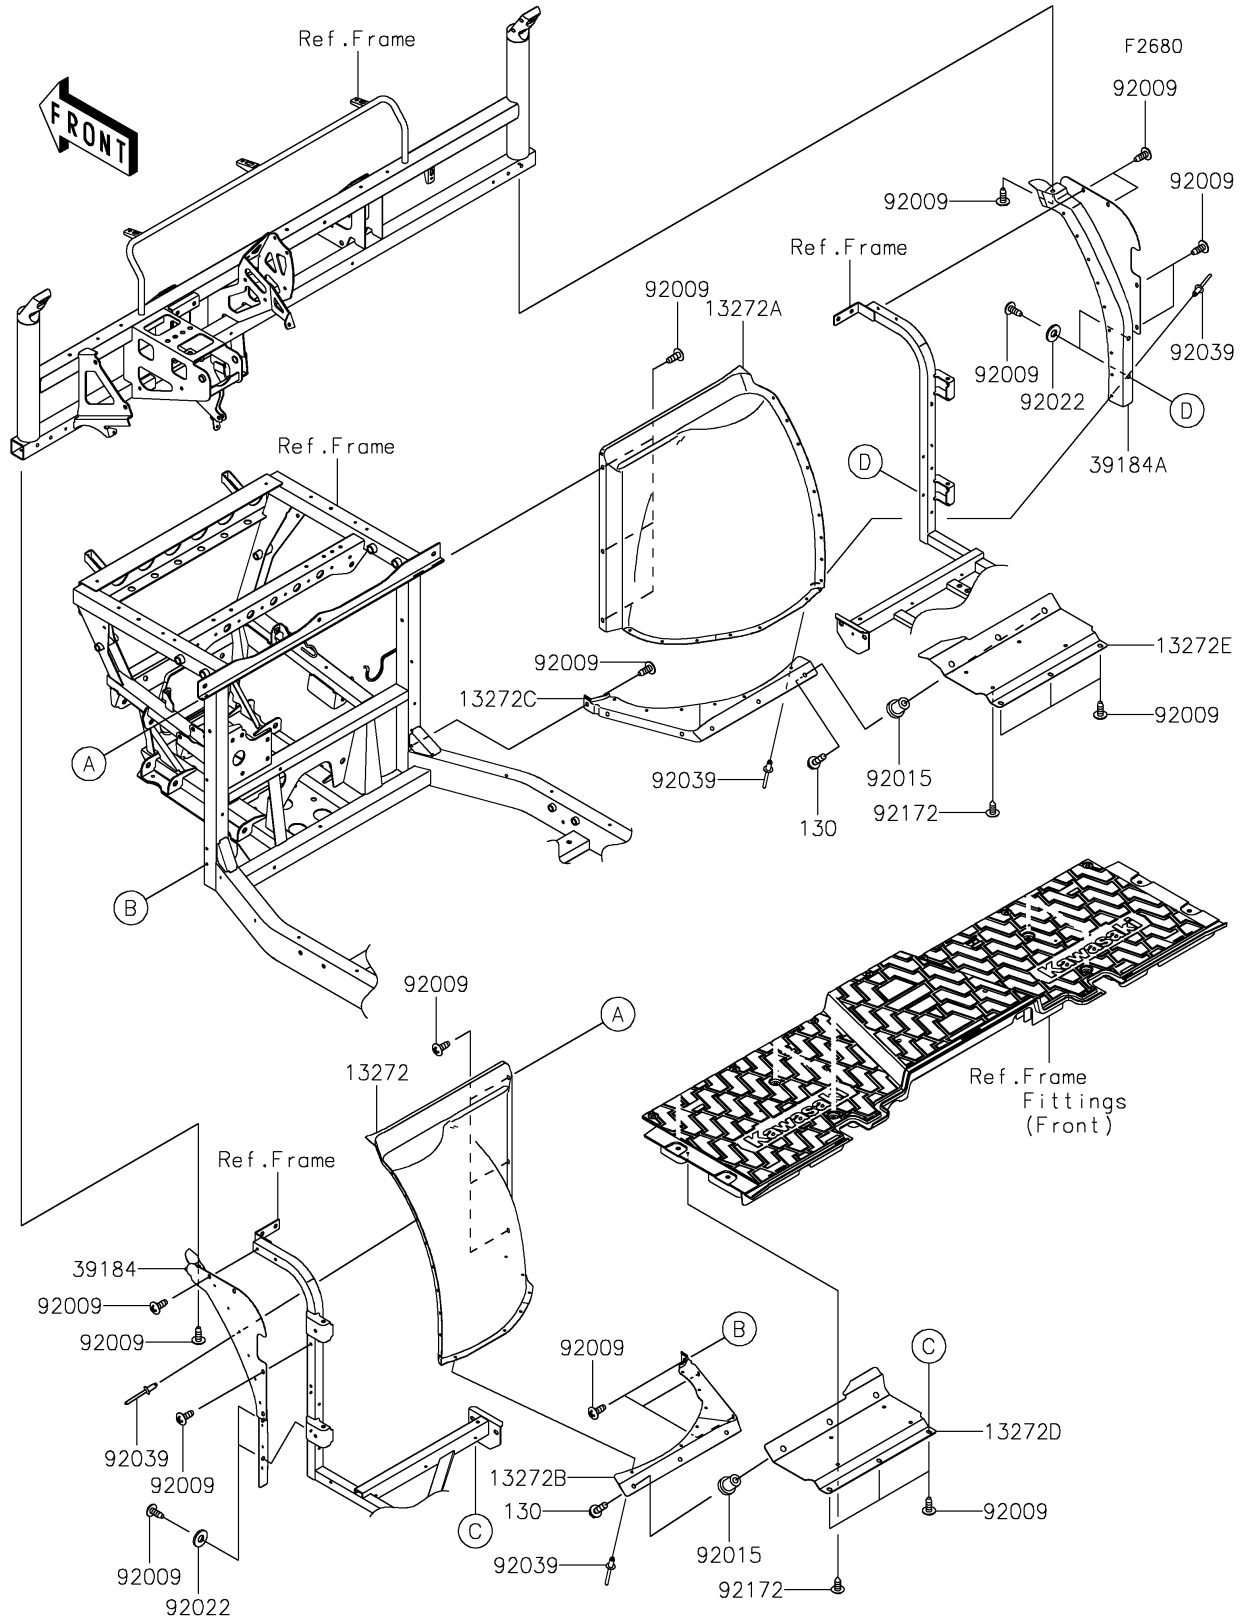

# 2025 MULE PRO-FXR 1000 PARTS DIAGRAM

Guard(s)

## 2025 MULE PRO-FXR 1000 PARTS LIST

Guard(s)

ITEM NAME	PART NUMBER	QUANTITY
PLATE (Ref # 13272)	13272-2323	1
PLATE (Ref # 13272A)	13272-2324	1
PLATE (Ref # 13272B)	13272-2327	1
PLATE (Ref # 13272C)	13272-2328	1
PLATE,UNDER GUARD,LH (Ref # 13272D)	13272-2330	1
PLATE,UNDER GUARD,RH (Ref # 13272E)	13272-2331	1
BRACKET-ASSY,SIDE,LH (Ref # 39184)	39184-0718	1
BRACKET-ASSY,SIDE,RH (Ref # 39184A)	39184-0719	1
SCREW,TAPPING,6X16 (Ref # 92009)	92009-1166	32
NUT,RUBBER,6MM (Ref # 92015)	92015-1692	6
WASHER,8.2X19X2 (Ref # 92022)	92022-1533	4
RIVET,4.8X7.6 (Ref # 92039)	92039-0784	30
SCREW,6X16 (Ref # 92172)	92172-0284	8
BOLT-FLANGED,6X20 (Ref # 130)	130BA0620	6