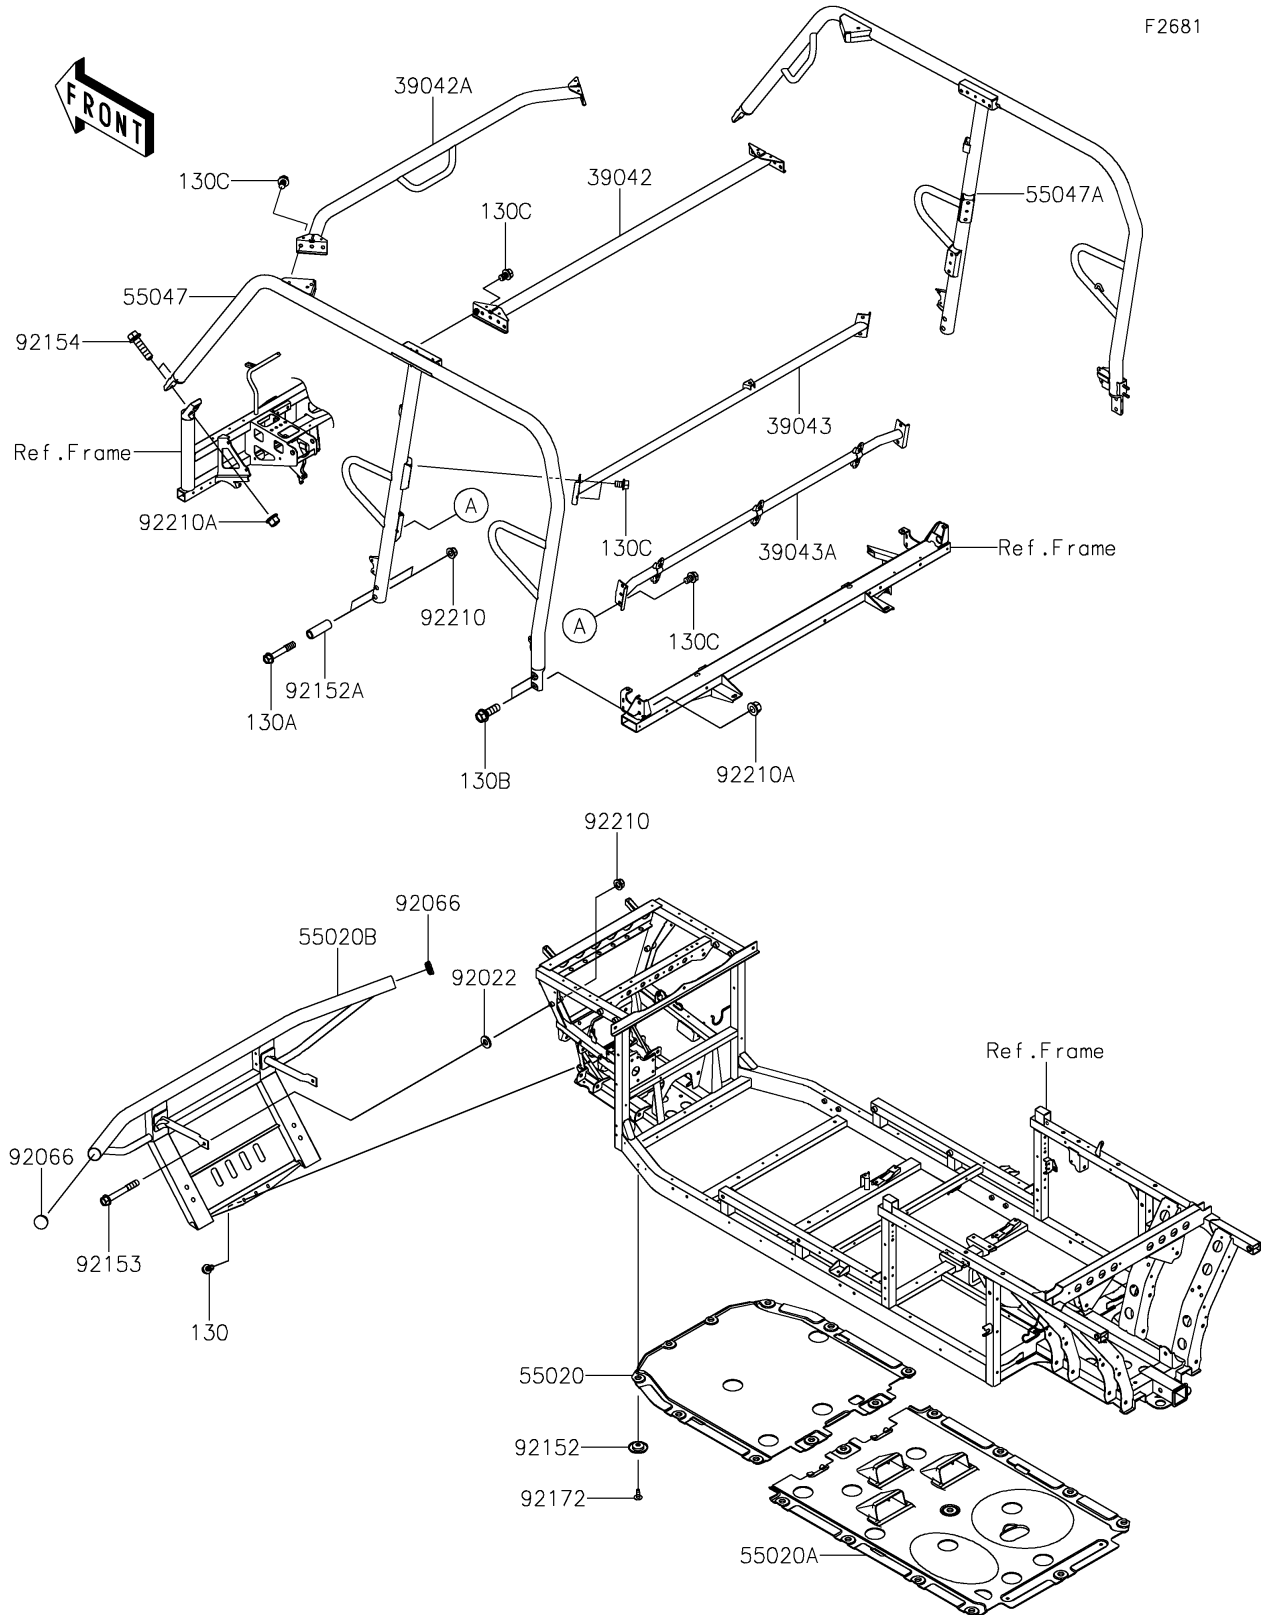

2024 MULE PRO-FXT™ 1000 LE CAMO PARTS DIAGRAM

Guards/Cab Frame

F2681

2024 MULE PRO-FXT™ 1000 LE CAMO PARTS LIST

Guards/Cab Frame

ITEM NAME	PART NUMBER	QUANTITY
CROSSMEMBER,RR,T.BLACK (Ref # 39042)	39042-0015-388	1
CROSSMEMBER,FR,T.BLACK (Ref # 39042A)	39042-0016-388	1
CROSSMEMBER-COMP,B-P.,UPP,BLK (Ref # 39043)	39043-0016-388	1
CROSSMEMBER-COMP,B-P.,LWR,BLK (Ref # 39043A)	39043-0017-388	1
GUARD,SKID PLATE (Ref # 55020)	55020-0934	1
GUARD,SKID PLATE (Ref # 55020A)	55020-0935	1
GUARD,FR,T.BLACK (Ref # 55020B)	55020-2424-388	1
BAR-COMP,LH,T.BLACK (Ref # 55047)	55047-0361-388	1
BAR-COMP,RH,T.BLACK (Ref # 55047A)	55047-0415-388	1
WASHER,10X22X3 (Ref # 92022)	92022-1365	2
PLUG (Ref # 92066)	92066-0769	2
COLLAR (Ref # 92152)	92152-0784	21
COLLAR,10.5X16X47 (Ref # 92152A)	92152-1800	4
BOLT,FLANGED,10X75 (Ref # 92153)	92153-1384	2
BOLT,FLANGED,12X45 (Ref # 92154)	92154-1420	4
SCREW,TAPPING,6X16 (Ref # 92172)	92172-0739	21
NUT,LOCK,FLANGED,10MM (Ref # 92210)	92210-0276	6
NUT,12MM (Ref # 92210A)	92210-0603	8
BOLT-FLANGED,8X16 (Ref # 130)	130BA0816	3
BOLT-FLANGED,10X60 (Ref # 130A)	130BA1060	4
BOLT-FLANGED,12X35 (Ref # 130B)	130BA1235	4
BOLT-FLANGED,10X14 (Ref # 130C)	130CA1014	20