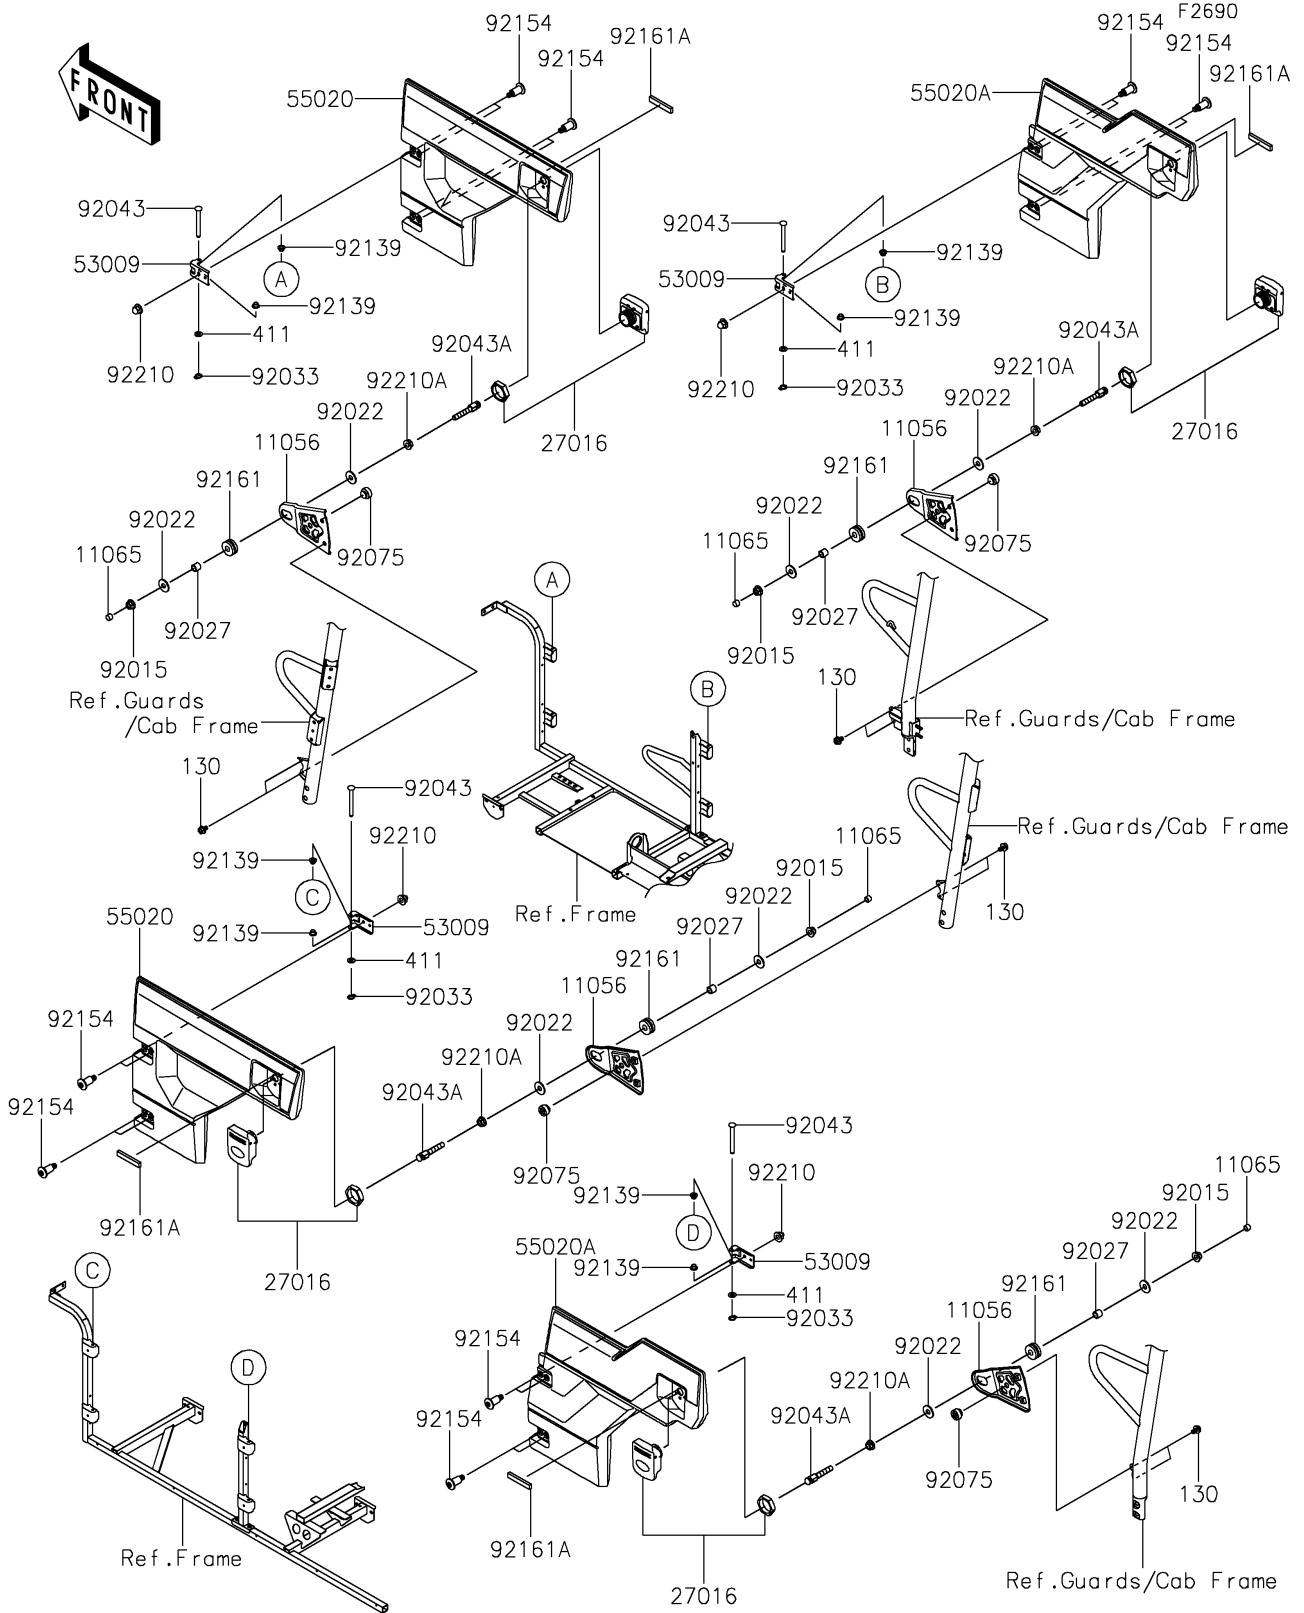

2025 MULE PRO-FXR 1000 PARTS DIAGRAM

Door

2025 MULE PRO-FXR 1000 PARTS LIST

Door

ITEM NAME	PART NUMBER	QUANTITY
BRACKET,DOOR GUARD (Ref # 11056)	11056-2856	4
CAP (Ref # 11065)	11065-7504	4
LOCK-ASSY (Ref # 27016)	27016-0084	4
HINGE (Ref # 53009)	53009-0303	8
GUARD,FR,F.BLACK (Ref # 55020)	55020-0936-6Z	2
GUARD,RR,F.BLACK (Ref # 55020A)	55020-0937-6Z	2
NUT,8MM (Ref # 92015)	92015-1432	4
WASHER,PLAIN (Ref # 92022)	92022-3026	8
COLLAR,8.8X12X10.7 (Ref # 92027)	92027-102	4
RING-SNAP (Ref # 92033)	92033-0719	8
PIN,6X56 (Ref # 92043)	92043-0743	8
PIN,DOOR LOCK (Ref # 92043A)	92043-0788	4
DAMPER (Ref # 92075)	92075-1598	4
BUSHING,6X8X6 (Ref # 92139)	92139-0709	16
BOLT,SOCKET,8X30 (Ref # 92154)	92154-1369	16
DAMPER,10X26X11.5 (Ref # 92161)	92161-1691	4
DAMPER,9X52X5 (Ref # 92161A)	92161-1837	4
NUT,CAP,8MM (Ref # 92210)	92210-0488	16
NUT,FLANGED,8MM (Ref # 92210A)	92210-0555	4
BOLT-FLANGED,6X10 (Ref # 130)	130BA0610	8
WASHER-PLAIN,6MM (Ref # 411)	411AB0600	8