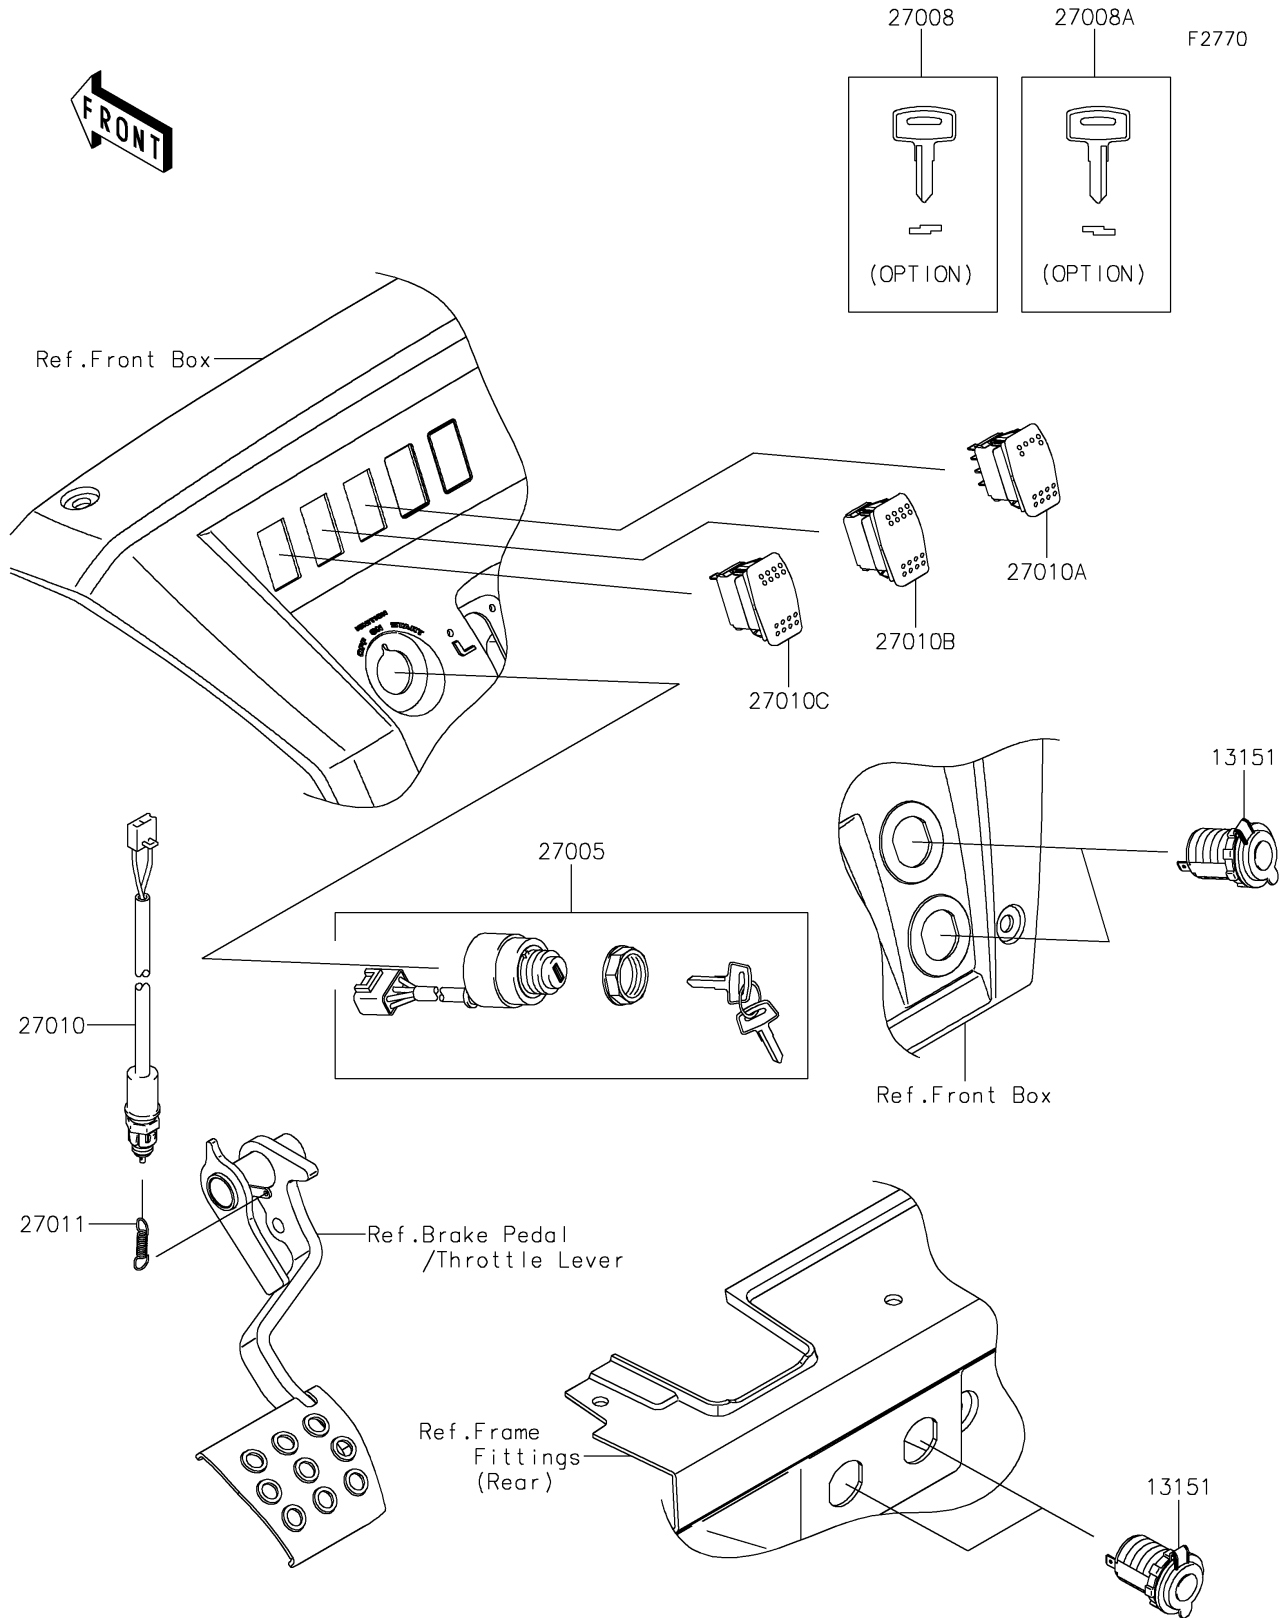

2025 MULE PRO-FXR 1000 PARTS DIAGRAM

Ignition Switch

2025 MULE PRO-FXR 1000 PARTS LIST

Ignition Switch

ITEM NAME	PART NUMBER	QUANTITY
SWITCH-COMP,OUTLET,12V (Ref # 13151)	13151-0556	4
SWITCH-ASSY-IGNITION (Ref # 27005)	27005-0643	1
KEY-LOCK,BLANK (Ref # 27008)	27008-1153	1
KEY-LOCK,BLANK (Ref # 27008A)	27008-1157	1
SWITCH,BRAKE (Ref # 27010)	27010-0724	1
SWITCH,HEAD LAMP (Ref # 27010A)	27010-0750	1
SWITCH,2WD/4WD (Ref # 27010B)	27010-0751	1
SWITCH,DIFF LOCK (Ref # 27010C)	27010-0810	1
SPRING,BRAKE LAMP SWITCH (Ref # 27011)	27011-006	1