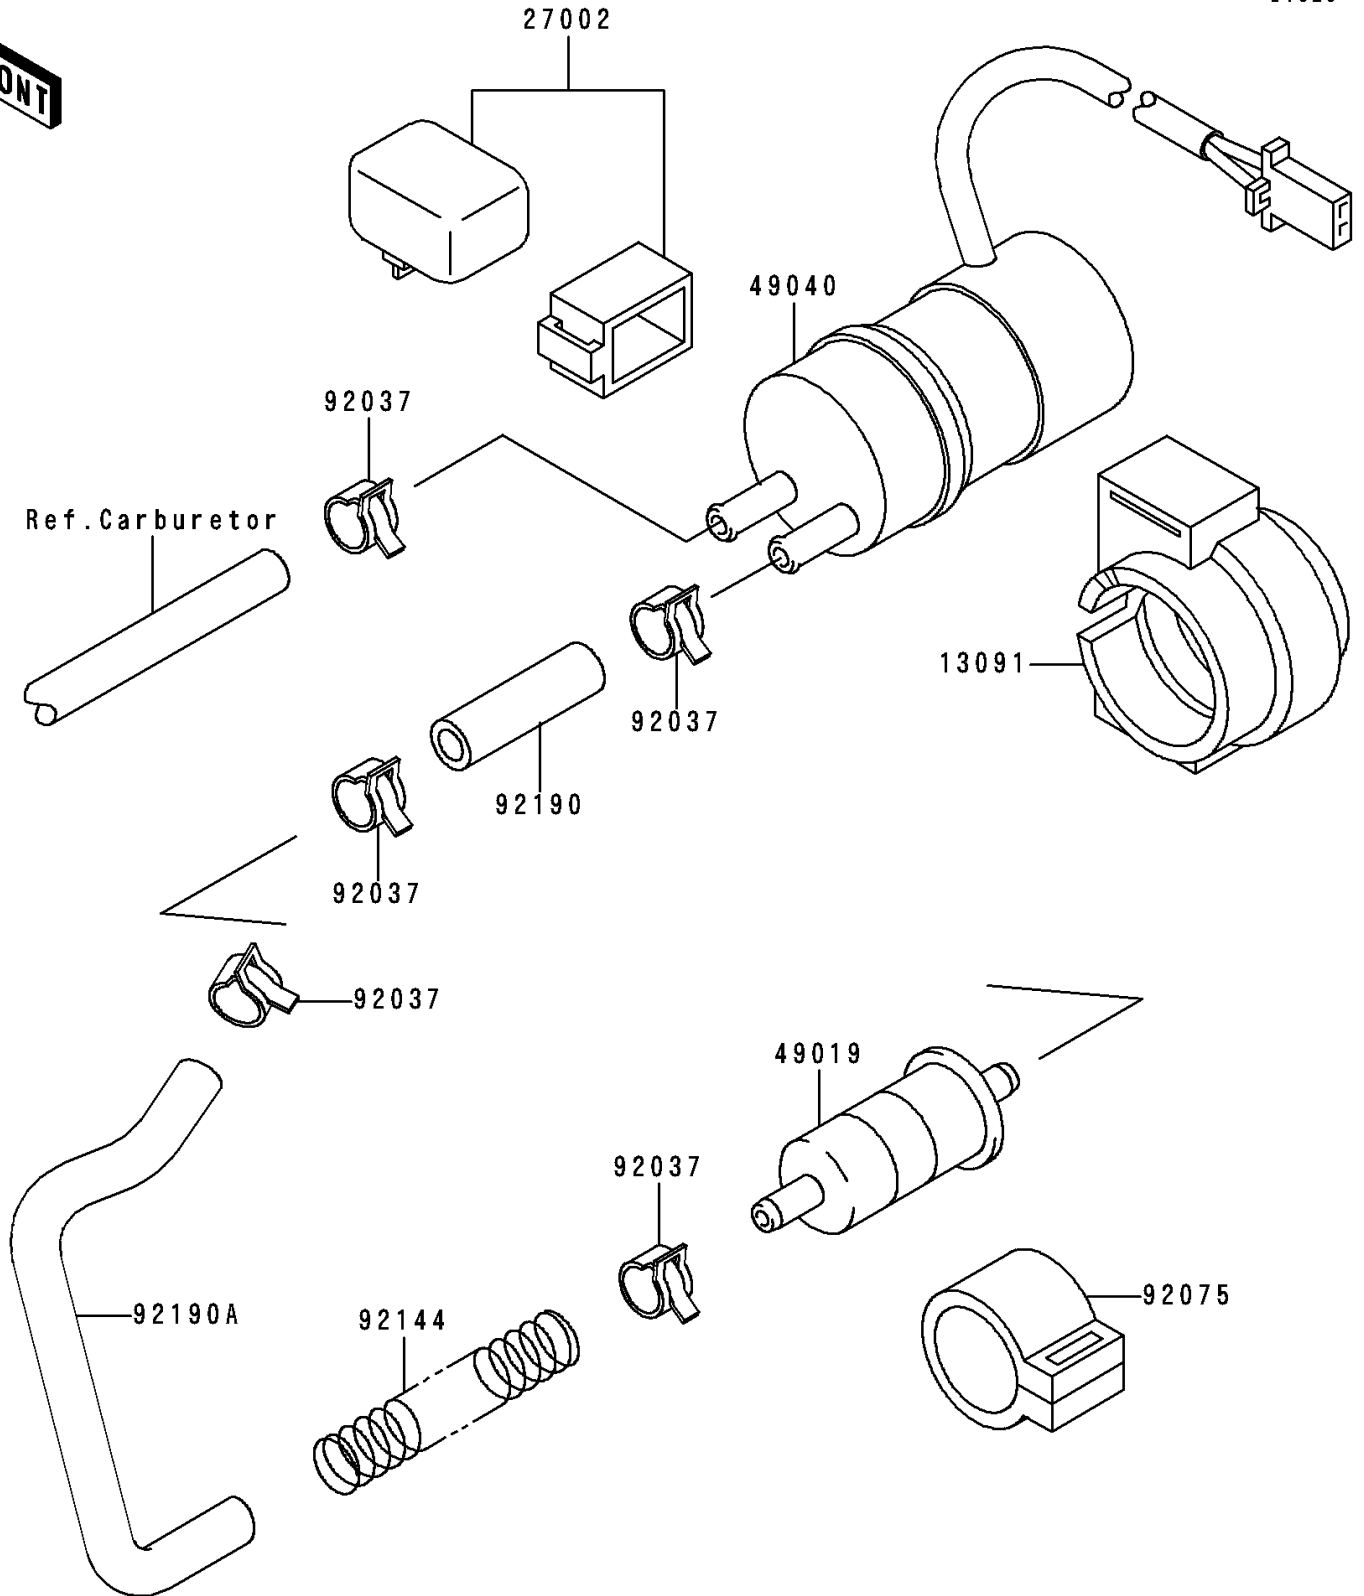

1993 Ninja® ZX™ -6 PARTS DIAGRAM

Fuel Pump

E1520

1993 Ninja® ZX™-6 PARTS LIST

Fuel Pump

ITEM NAME	PART NUMBER	QUANTITY
HOLDER (Ref # 13091)	13091-1512	1
RELAY-ASSY (Ref # 27002)	27002-1065	1
FILTER-FUEL (Ref # 49019)	49019-1055	1
PUMP-FUEL (Ref # 49040)	49040-1057	1
CLAMP (Ref # 92037)	92037-1181	5
DAMPER,FUEL FILTER (Ref # 92075)	92075-1853	1
SPRING,TUBE (Ref # 92144)	92144-1698	1
TUBE,8X13X45 (Ref # 92190)	92190-1045	1
TUBE,TAP-FILTER (Ref # 92190A)	92190-1332	1