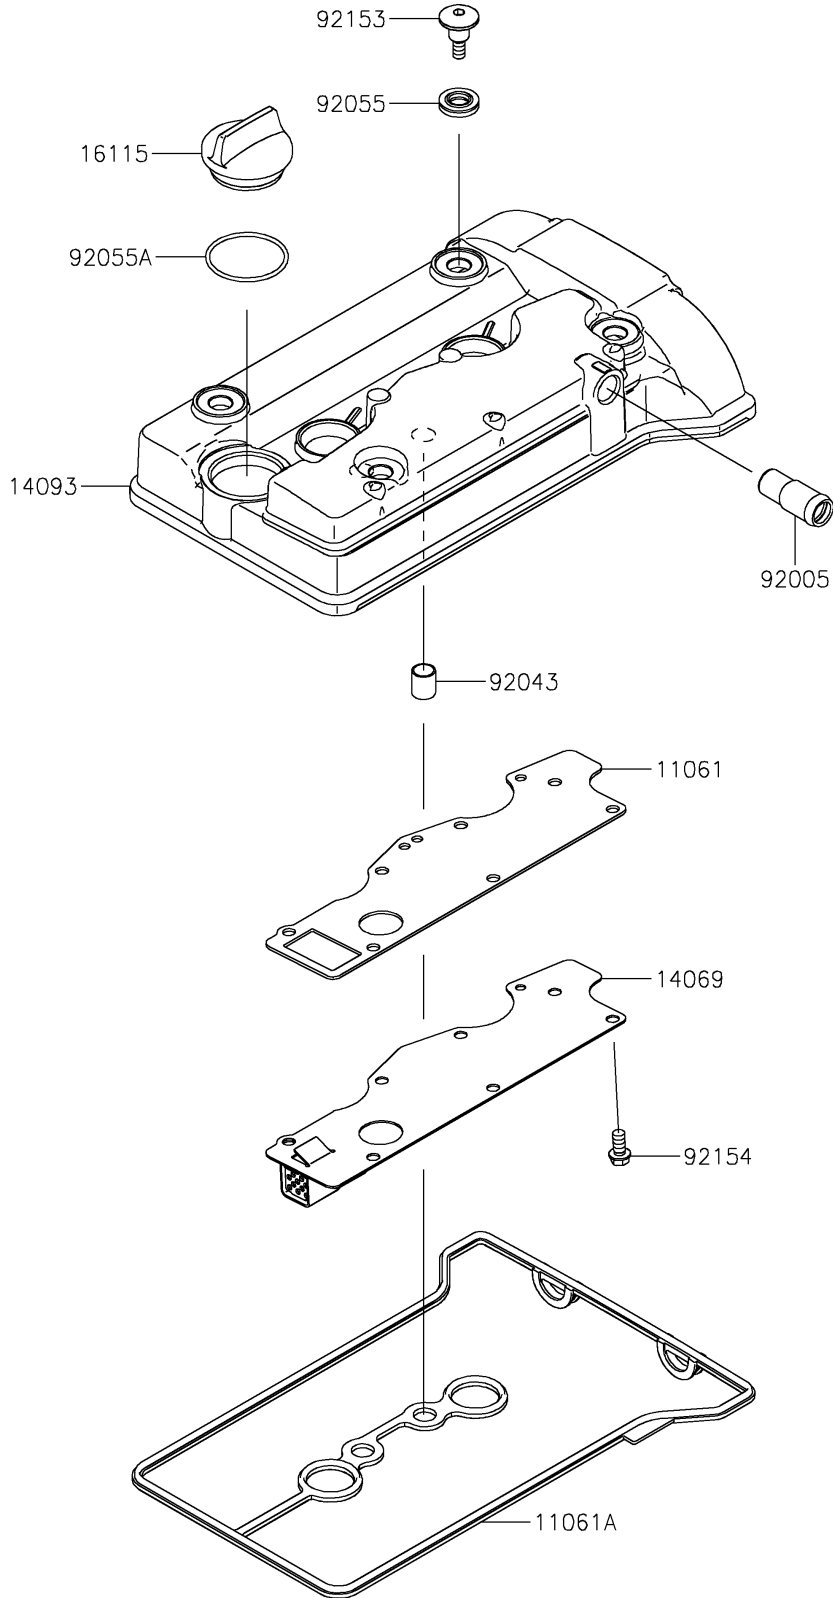

2025 MULE PRO-FXT 1000 LE Ranch Edition PARTS DIAGRAM

Cylinder Head Cover

E1112

2025 MULE PRO-FXT 1000 LE Ranch Edition PARTS LIST

Cylinder Head Cover

ITEM NAME	PART NUMBER	QUANTITY
GASKET,BREATHER PLATE (Ref # 11061)	11061-1314	1
GASKET,HEAD COVER (Ref # 11061A)	11061-1457	1
BREATHER (Ref # 14069)	14069-0036	1
COVER,HEAD COVER (Ref # 14093)	14093-1384	1
CAP-OIL FILLER (Ref # 16115)	16115-1064	1
FITTING,BREATHER (Ref # 92005)	92005-0968	1
PIN,10.1X12X14 (Ref # 92043)	92043-4009	2
RING-O (Ref # 92055)	92055-0785	4
RING-O (Ref # 92055A)	92055-1749	1
BOLT,SOCKET,6X22.5 (Ref # 92153)	92153-1779	4
BOLT,FLANGED-SMALL,6X12 (Ref # 92154)	92154-1888	7