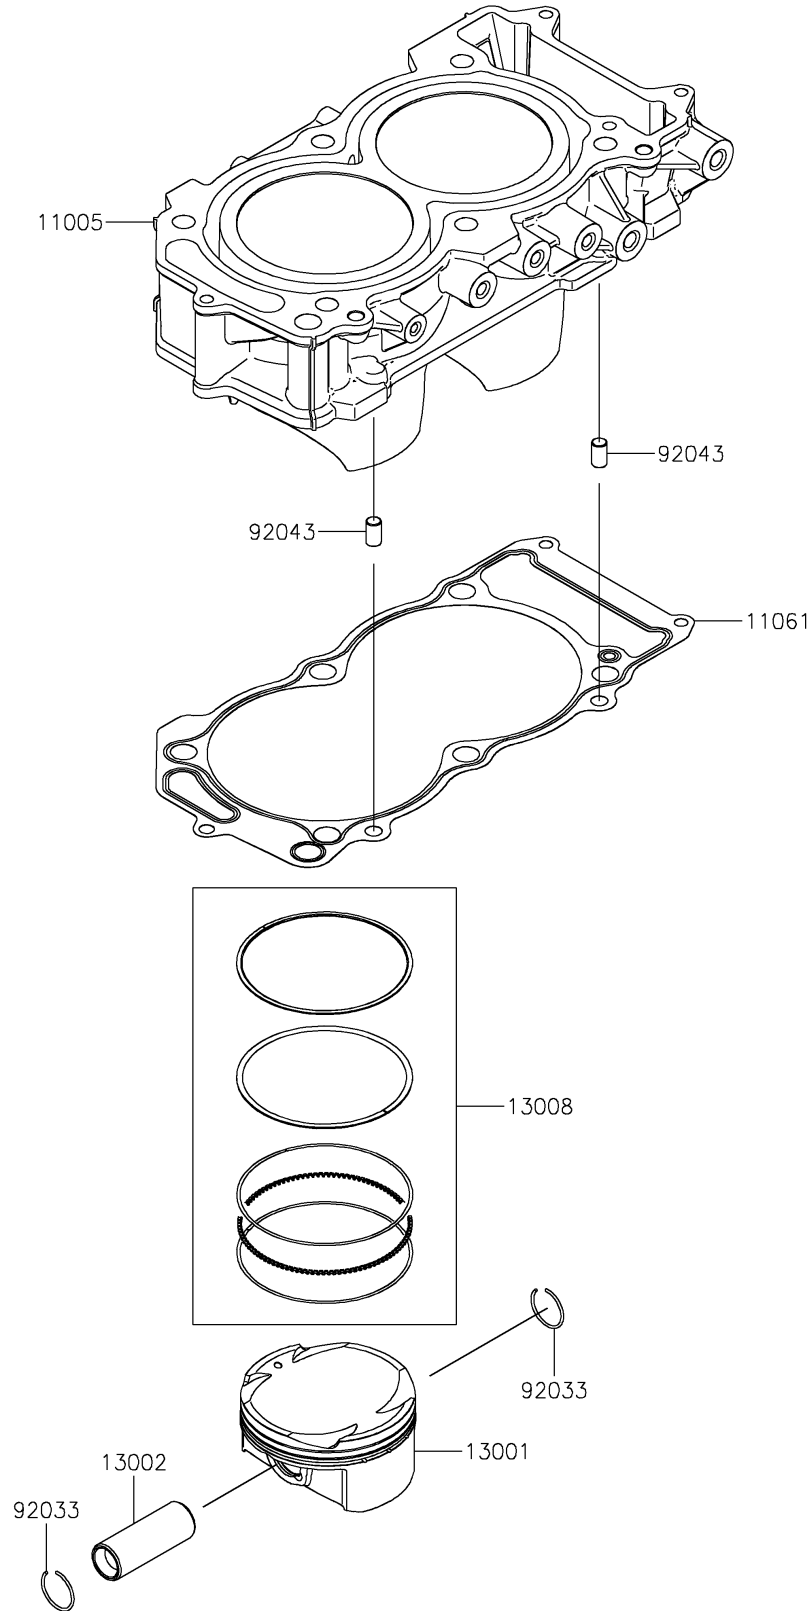

2025 MULE PRO-FXT 1000 LE Ranch Edition PARTS DIAGRAM

Cylinder/Piston(s)

E1120

2025 MULE PRO-FXT 1000 LE Ranch Edition PARTS LIST

Cylinder/Piston(s)

ITEM NAME	PART NUMBER	QUANTITY
CYLINDER-ENGINE (Ref # 11005)	11005-0695	1
GASKET,CYLINDER BASE (Ref # 11061)	11061-1309	1
PISTON-ENGINE (Ref # 13001)	13001-0844	2
PIN-PISTON (Ref # 13002)	13002-0731	2
RING-SET-PISTON (Ref # 13008)	13008-0604	2
RING-SNAP (Ref # 92033)	92033-1188	4
PIN,8X14 (Ref # 92043)	92043-1567	2