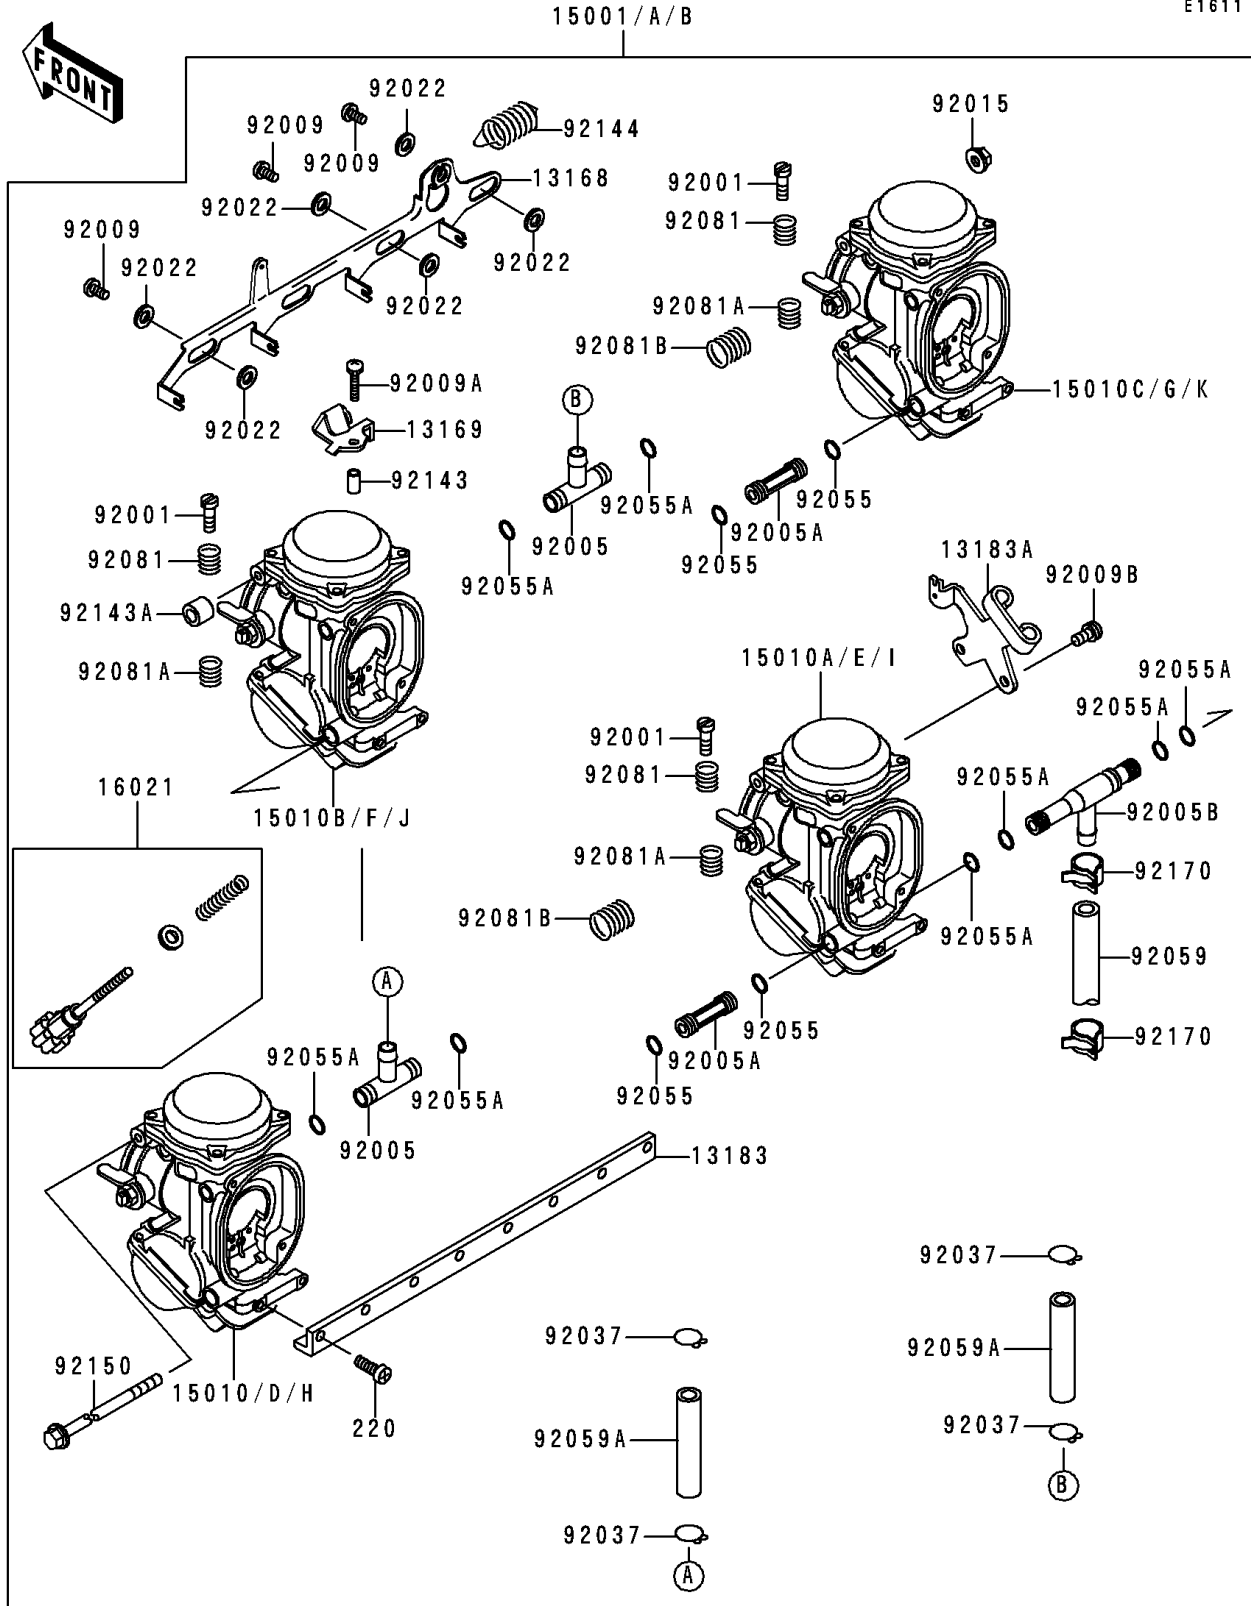

1994 Ninja® ZX™ -6 PARTS DIAGRAM

Carburetor

E1611

1994 Ninja® ZX™ -6 PARTS LIST

Carburetor

ITEM NAME	PART NUMBER	QUANTITY
LEVER,STARTER (Ref # 13168)	13168-1462	1
PLATE,STARTER CABLE (Ref # 13169)	13169-1965	1
PLATE,CARBURETOR STAY (Ref # 13183)	13183-1608	1
PLATE,THROTTLE CABLE (Ref # 13183A)	13183-1610	1
SCREW-THROTTLE STOP (Ref # 16021)	16021-1160	1
BOLT,THROTTLE ADJUST (Ref # 92001)	92001-1998	3
FITTING,T-TYPE (Ref # 92005)	92005-1125	2
FITTING (Ref # 92005A)	92005-1157	2
FITTING,T-TYPE (Ref # 92005B)	92005-1214	1
SCREW (Ref # 92009)	92009-1262	3
SCREW,4X18 (Ref # 92009A)	92009-1446	1
SCREW (Ref # 92009B)	92009-1597	1
SCREW-PAN-CROS,5X14 (Ref # 220)	220D0514	8
NUT,FLANGED,5MM (Ref # 92015)	92015-1259	1
WASHER,6.1X11X0.8,POLYACETAL (Ref # 92022)	92022-1199	6
CLAMP,TUBE (Ref # 92037)	92037-1531	4
RING-O (Ref # 92055)	92055-1004	4
RING-O,FUEL FITTING (Ref # 92055A)	92055-1223	8
TUBE,7.3X12.5X240 (Ref # 92059)	92059-1487	1
TUBE,7X11X45 (Ref # 92059A)	92059-1738	2
SPRING,THROTTLE ADJUST UPP (Ref # 92081)	92081-1620	3
SPRING,THROTTLE ADJUST LWR (Ref # 92081A)	92081-1621	3
SPRING,THROTTLE ADJUST CNT (Ref # 92081B)	92081-1622	2
COLLAR,4X5.2X9.6 (Ref # 92143)	92143-1265	1
COLLAR (Ref # 92143A)	92143-1438	1
SPRING,STATER LEVER (Ref # 92144)	92144-1540	1
BOLT (Ref # 92150)	92150-1416	1
CLAMP,TUBE (Ref # 92170)	92170-1051	2
CARBURETOR-ASSY (Ref # 15001)	15001-1797	1