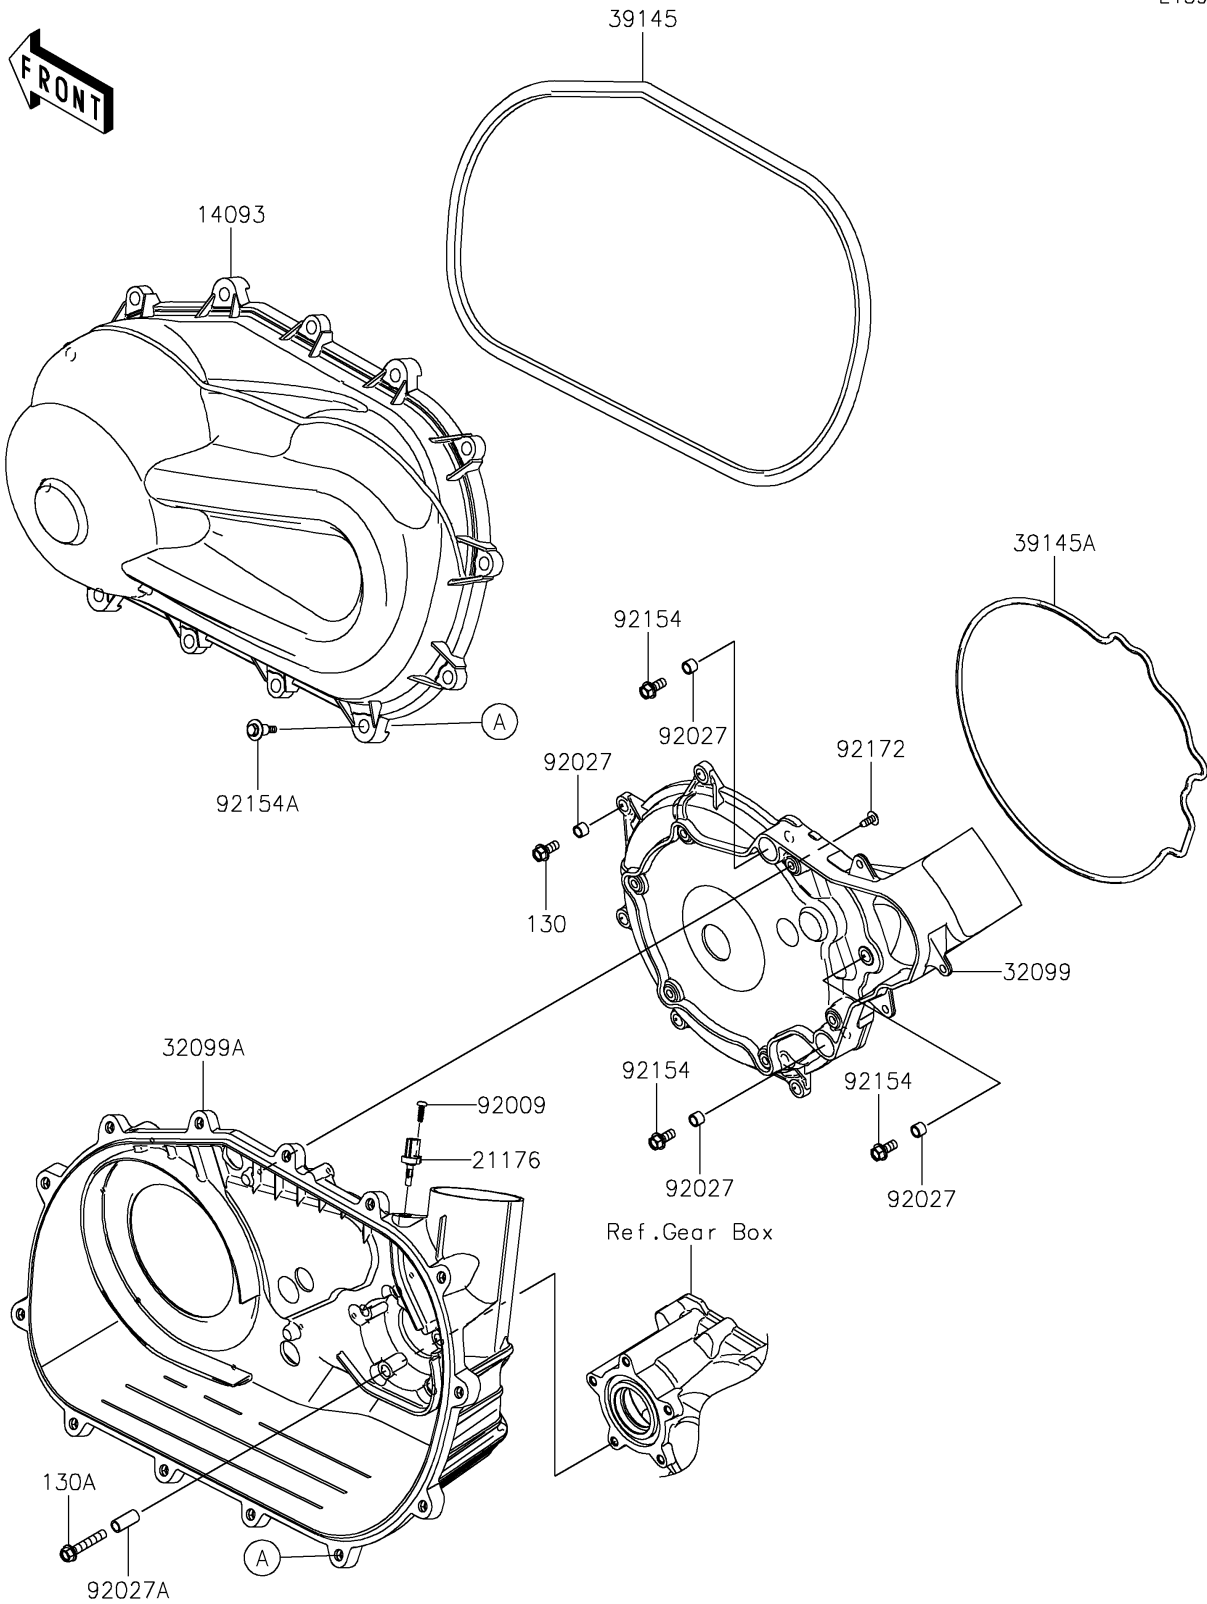

2024 MULE PRO-FXT™ 1000 LE RANCH EDITION PARTS DIAGRAM

Converter Cover

E1393

2024 MULE PRO-FXT™ 1000 LE RANCH EDITION PARTS LIST

Converter Cover

ITEM NAME	PART NUMBER	QUANTITY
COVER,CVT (Ref # 14093)	14093-1361	1
SENSOR,AIR TEMPERATURE (Ref # 21176)	21176-0048	1
CASE,INNER (Ref # 32099)	32099-0823	1
CASE,OUTER (Ref # 32099A)	32099-0824	1
TRIM-SEAL,CVT COVER (Ref # 39145)	39145-0742	1
TRIM-SEAL,E/G SIDE (Ref # 39145A)	39145-0771	1
SCREW,TAPPING,5X16 (Ref # 92009)	92009-1264	1
COLLAR,8.8X12X9 (Ref # 92027)	92027-1568	8
COLLAR (Ref # 92027A)	92027-4012	5
BOLT,FLANGED,8X18 (Ref # 92154)	92154-1386	3
BOLT,CVT COVER (Ref # 92154A)	92154-1522	13
SCREW,6X16 (Ref # 92172)	92172-0284	9
BOLT-FLANGED,8X18 (Ref # 130)	130BA0818	5
BOLT-FLANGED,8X45 (Ref # 130A)	130BA0845	5