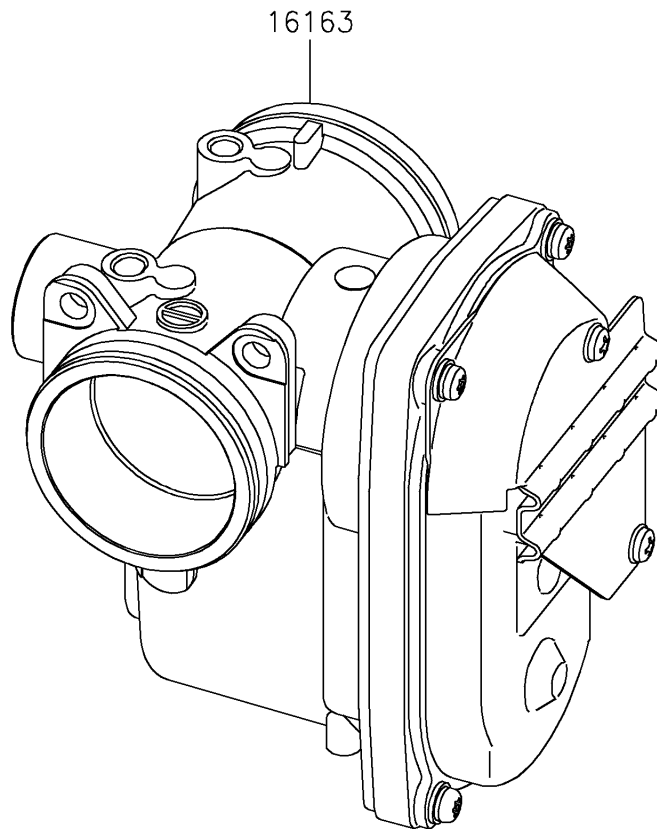

2025 MULE PRO-FXT 1000 LE Ranch Edition PARTS DIAGRAM

Throttle

E1510

2025 MULE PRO-FXT 1000 LE Ranch Edition PARTS LIST

Throttle

ITEM NAME	PART NUMBER	QUANTITY
THROTTLE-ASSY (Ref # 16163)	16163-1301	1