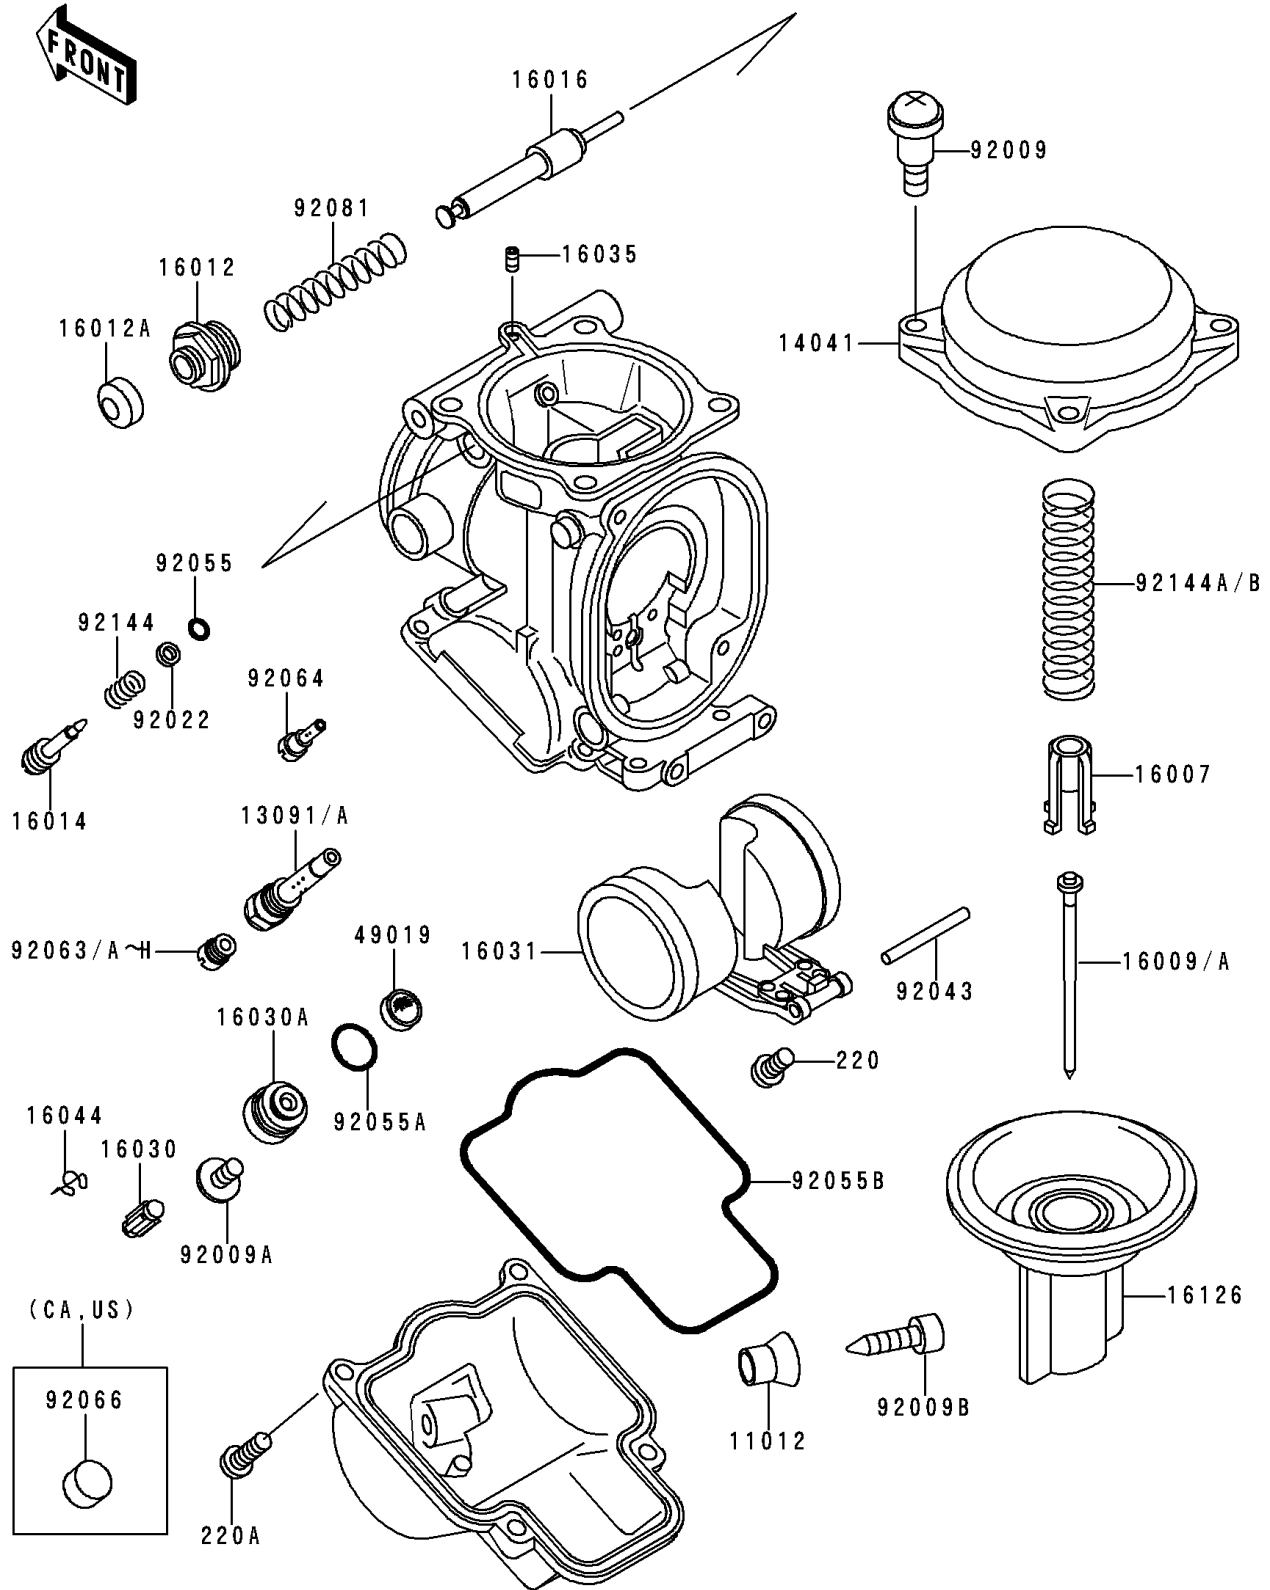

1994 Ninja® ZX™ -6 PARTS DIAGRAM

Carburetor Parts

E1612