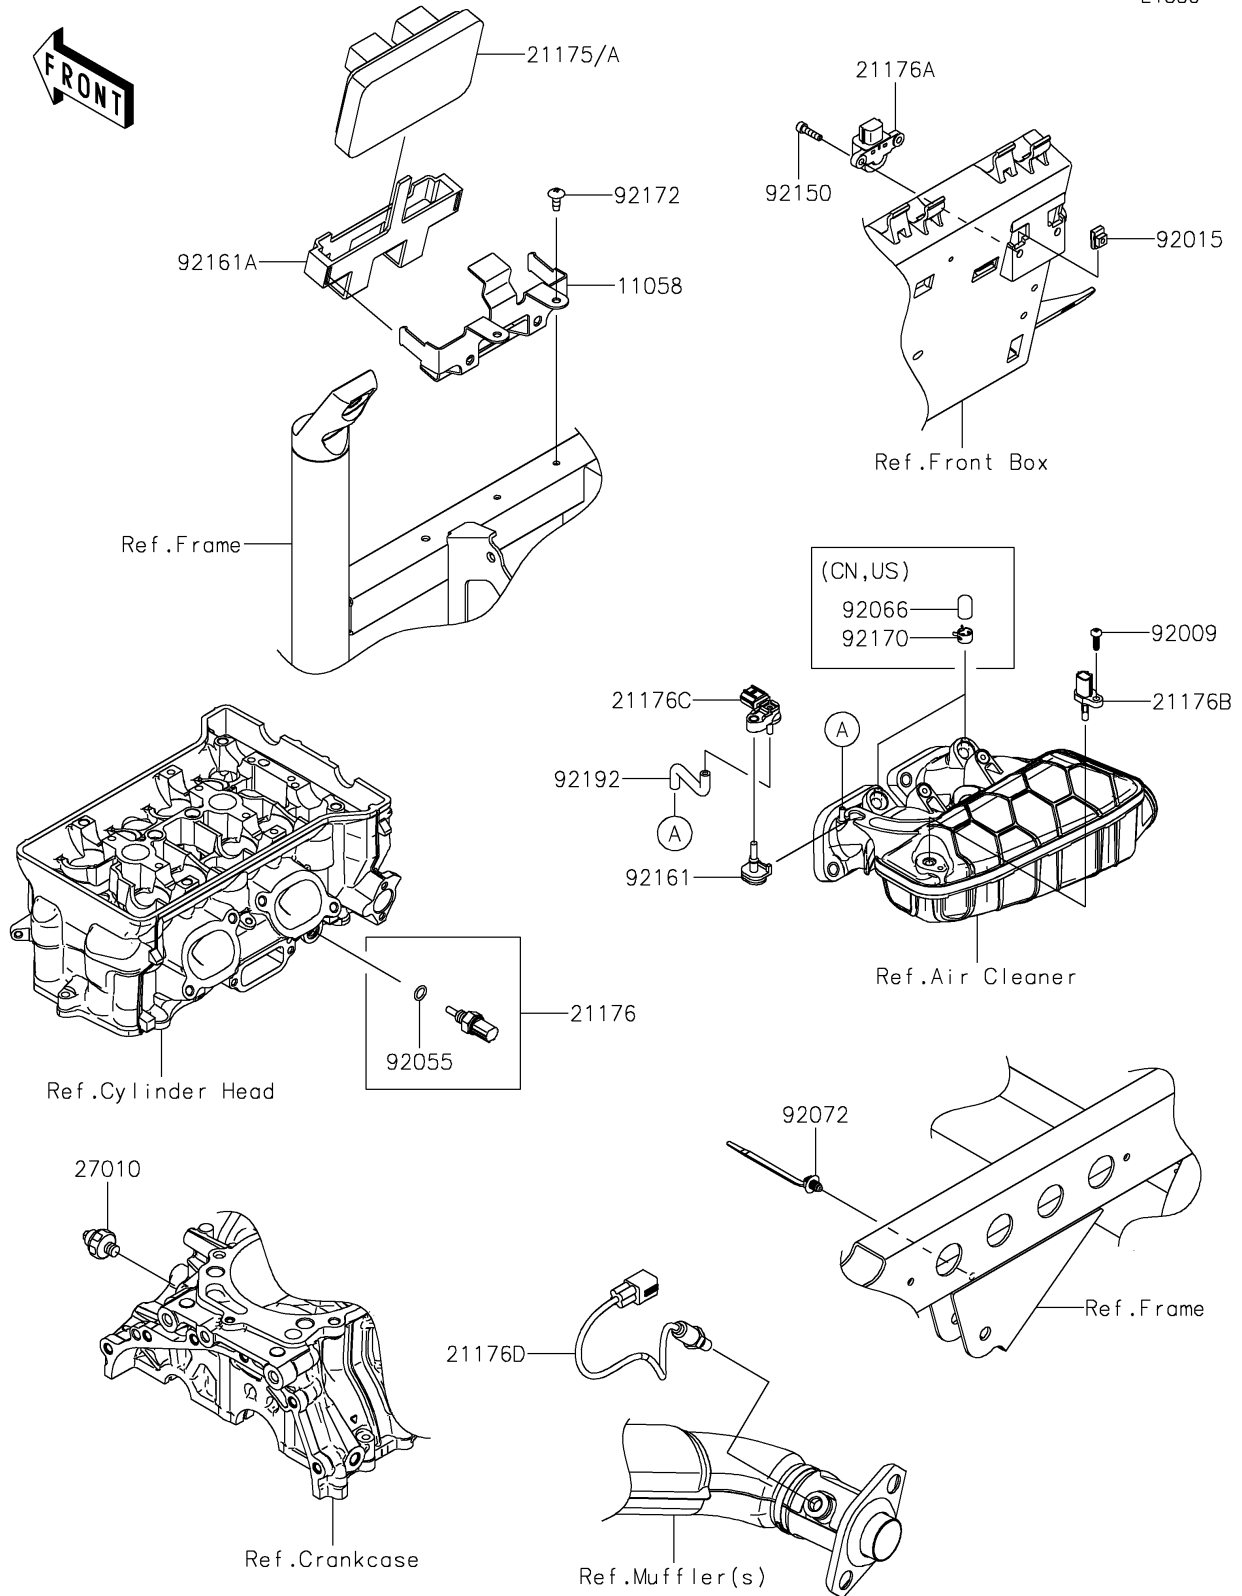

2025 MULE PRO-FXT 1000 LE Ranch Edition PARTS DIAGRAM

Fuel Injection

E1530

2025 MULE PRO-FXT 1000 LE Ranch Edition PARTS LIST

Fuel Injection

ITEM NAME	PART NUMBER	QUANTITY
BRACKET,ECU (Ref # 11058)	11058-0323	1
CONTROL UNIT-ELECTRONIC (Ref # 21175)	21175-1853	1
CONTROL UNIT-ELECTRONIC (Ref # 21175A)	21175-1877	1
SENSOR,WATER TEMP (Ref # 21176)	21176-0009	1
SENSOR,VEHICLE-DOWN (Ref # 21176A)	21176-0026	1
SENSOR,AIR TEMPERATURE (Ref # 21176B)	21176-0048	1
SENSOR,PRESSURE (Ref # 21176C)	21176-0906	1
SENSOR,OXYGEN (Ref # 21176D)	21176-1192	1
SWITCH,OIL PRESSURE (Ref # 27010)	27010-1313	1
SCREW,TAPPING,5X16 (Ref # 92009)	92009-1264	1
NUT,5MM (Ref # 92015)	92015-1627	2
RING-O,9.5X1.9 (Ref # 92055)	92055-0016	1
PLUG (Ref # 92066)	92066-0862	2
BAND,OS170-FT7(BLACK) (Ref # 92072)	92072-1414	1
BOLT,SOCKET,5X20 (Ref # 92150)	92150-1019	2
DAMPER (Ref # 92161)	92161-0673	1
DAMPER,ECU (Ref # 92161A)	92161-2481	1
CLAMP (Ref # 92170)	92170-2043	2
SCREW,TAPPING,6X16 (Ref # 92172)	92172-0739	2
TUBE (Ref # 92192)	92192-2633	1