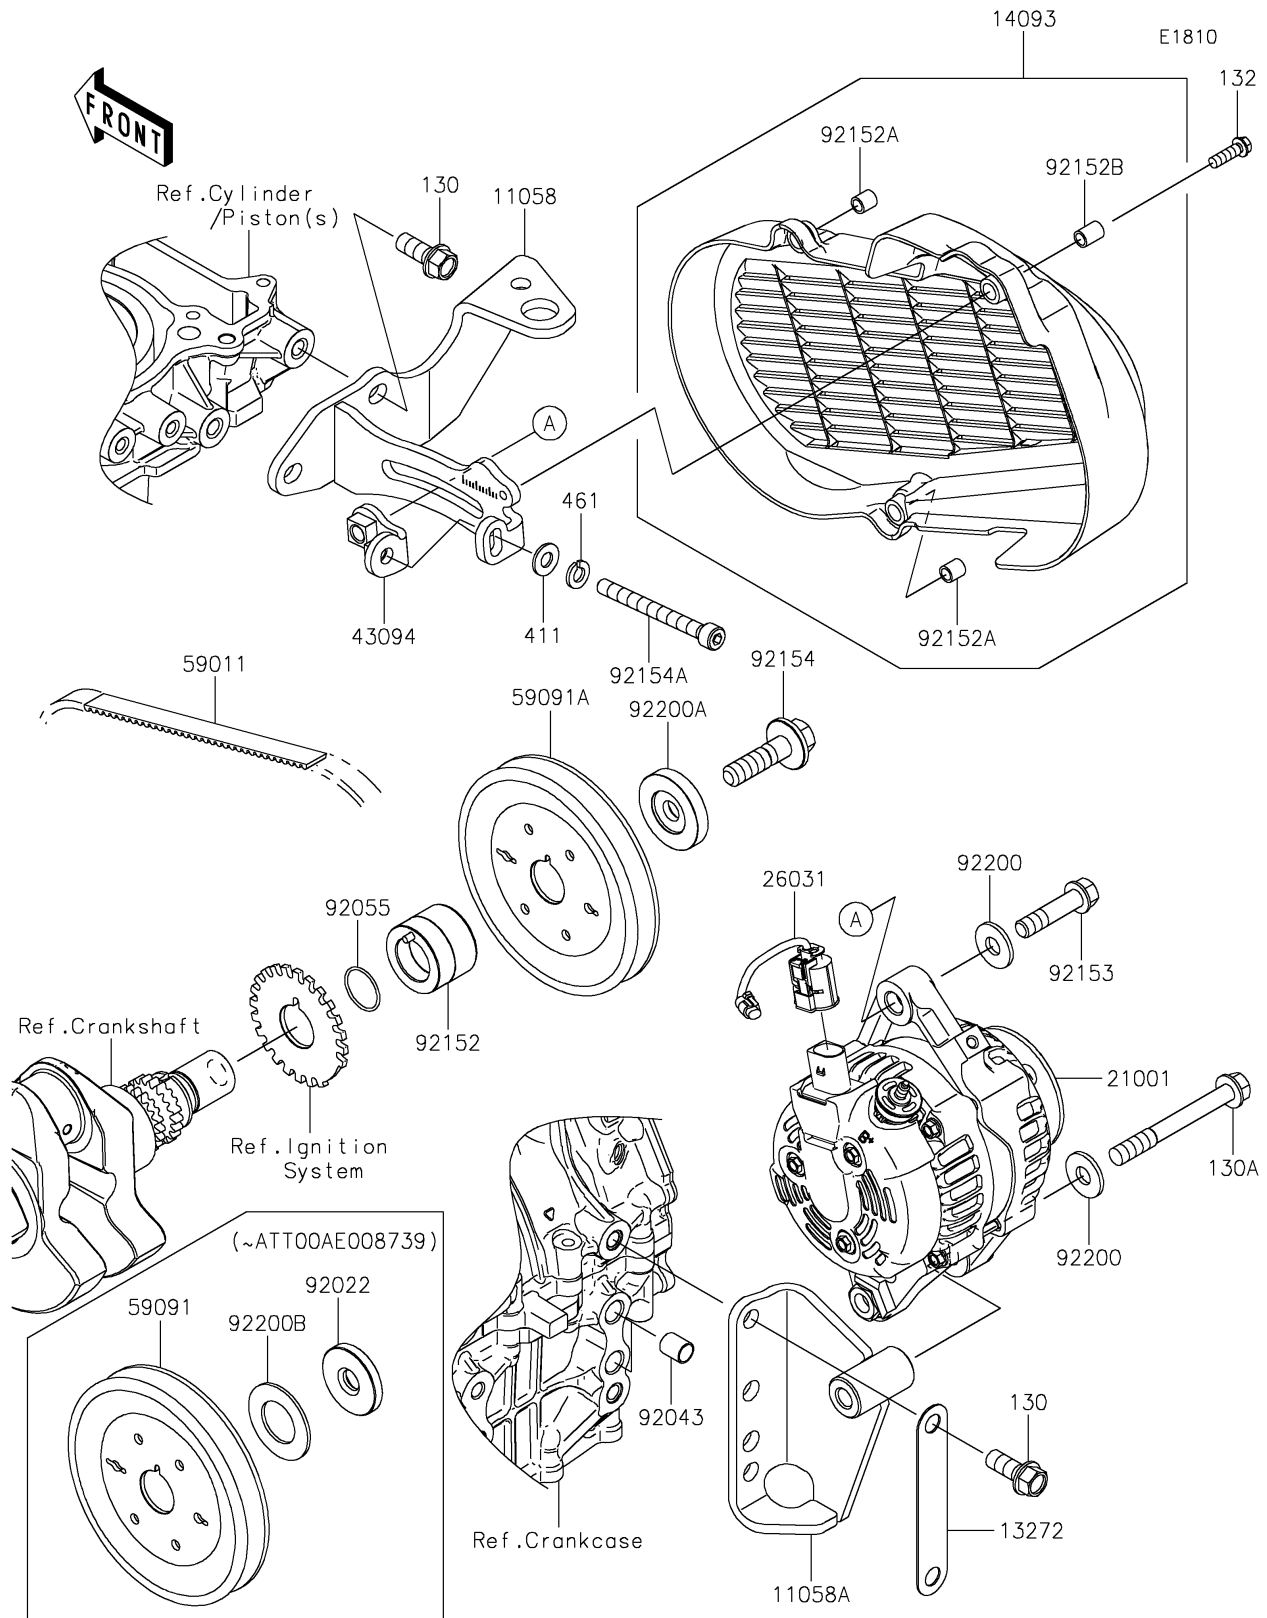

# 2025 MULE PRO-FXT 1000 LE Ranch Edition PARTS DIAGRAM

Generator

## 2025 MULE PRO-FXT 1000 LE Ranch Edition PARTS LIST

### Generator

ITEM NAME	PART NUMBER	QUANTITY
BRACKET,GENERATOR UPPER (Ref # 11058)	11058-0328	1
BRACKET,GENERATOR LOWER (Ref # 11058A)	11058-0329	1
PLATE,GENERATOR LOWER (Ref # 13272)	13272-4113	1
COVER,GENERATOR (Ref # 14093)	14093-1393	1
GENERATOR (Ref # 21001)	21001-0687	1
HARNESS,GENERATOR (Ref # 26031)	26031-4001	1
ADJUSTER,GENERATOR (Ref # 43094)	43094-0014	1
BELT (Ref # 59011)	59011-0059	1
PULLEY (Ref # 59091)	59091-0018	1
PULLEY (Ref # 59091A)	59091-0019	1
WASHER,12X40X6 (Ref # 92022)	92022-1904	1
PIN,10.1X12X14 (Ref # 92043)	92043-4009	2
RING-O,21.5X1.5 (Ref # 92055)	92055-1293	1
COLLAR,PULLEY (Ref # 92152)	92152-2928	1
COLLAR (Ref # 92152A)	92152-2948	2
COLLAR (Ref # 92152B)	92152-2949	1
BOLT,FLANGED,10X42 (Ref # 92153)	92153-1957	1
BOLT-FLANGED,12X43 (Ref # 92154)	92154-7017	1
BOLT-SOCKET,8X80 (Ref # 92154A)	92154-7077	1
WASHER,11X26X2.6 (Ref # 92200)	92200-0352	2
WASHER (Ref # 92200A)	92200-2621	1
WASHER (Ref # 92200B)	92200-2633	1
BOLT-FLANGED (Ref # 130)	130CA1025	4
BOLT-FLANGED,10X85 (Ref # 130A)	130CA1085	1
BOLT-FLANGED-SMALL,6X20 (Ref # 132)	132BA0620	3
WASHER-PLAIN,8MM (Ref # 411)	411AA0800	1
WASHER-SPRING,8MM (Ref # 461)	461DA0800	1