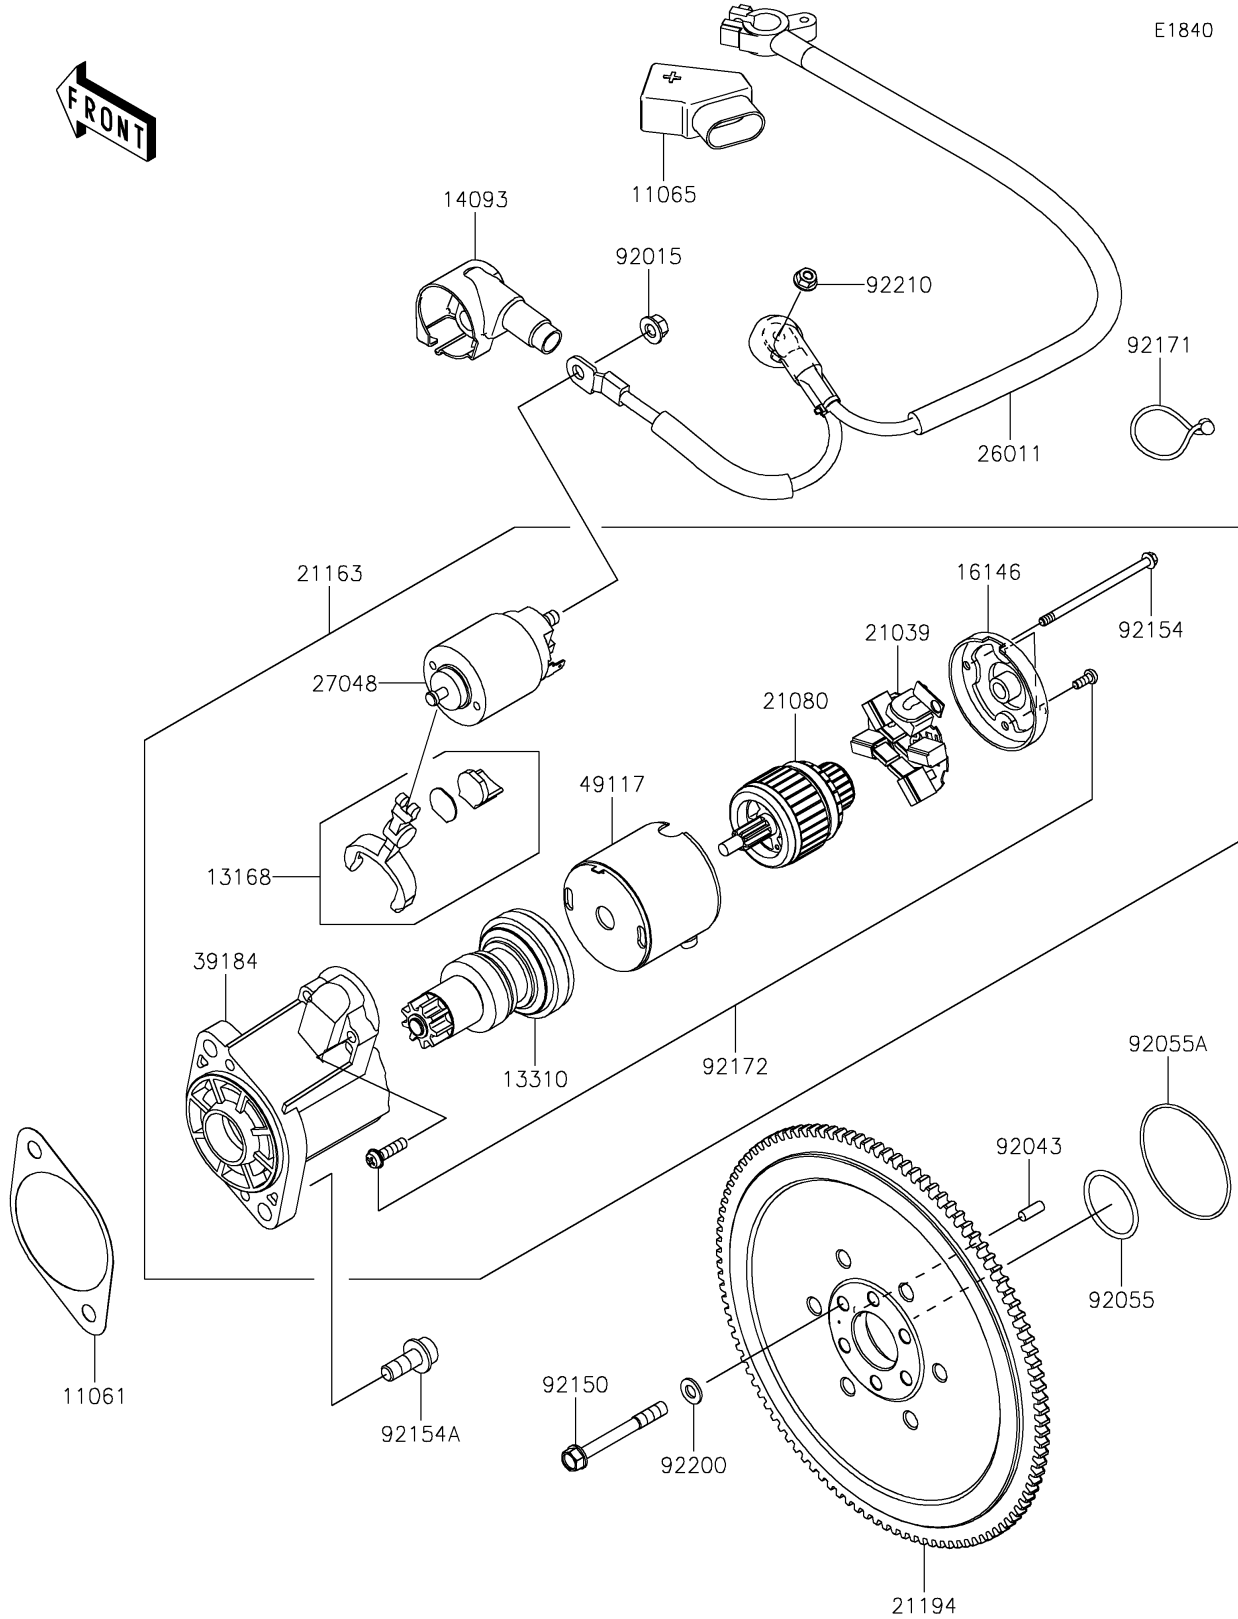

2025 MULE PRO-FXT 1000 LE Ranch Edition PARTS DIAGRAM

Starter Motor

2025 MULE PRO-FXT 1000 LE Ranch Edition PARTS LIST

Starter Motor

ITEM NAME	PART NUMBER	QUANTITY
GASKET,STARTER (Ref # 11061)	11061-1463	1
CAP (Ref # 11065)	11065-0850	1
LEVER (Ref # 13168)	13168-0935	1
SHAFT-ASSY (Ref # 13310)	13310-0577	1
COVER,STARTER LEAD WIRE (Ref # 14093)	14093-1523	1
COVER-ASSY (Ref # 16146)	16146-0733	1
BRUSH (Ref # 21039)	21039-0015	1
ARMATURE (Ref # 21080)	21080-0015	1
STARTER-ELECTRIC (Ref # 21163)	21163-0805	1
FLYWHEEL-COMP (Ref # 21194)	21194-0725	1
WIRE-LEAD,BATTERY-GENERATOR (Ref # 26011)	26011-2461	1
SWITCH-ASSY (Ref # 27048)	27048-0059	1
BRACKET-ASSY (Ref # 39184)	39184-0747	1
YOKE (Ref # 49117)	49117-0610	1
NUT,8MM (Ref # 92015)	92015-1402	1
PIN,6X16 (Ref # 92043)	92043-1690	1
RING-O,35.8X3.0 (Ref # 92055)	92055-1005	1
RING-O,70.2X74.0X1.90 (Ref # 92055A)	92055-1672	1
BOLT,8X70 (Ref # 92150)	92150-1483	6
BOLT,STARTER (Ref # 92154)	92154-7040	2
BOLT,SOCKET,10X25 (Ref # 92154A)	92154-7070	2
CLAMP (Ref # 92171)	92171-1185	1
SCREW (Ref # 92172)	92172-0770	1
WASHER,8.2X16X1.6 (Ref # 92200)	92200-0047	6
NUT,6MM (Ref # 92210)	92210-0188	1