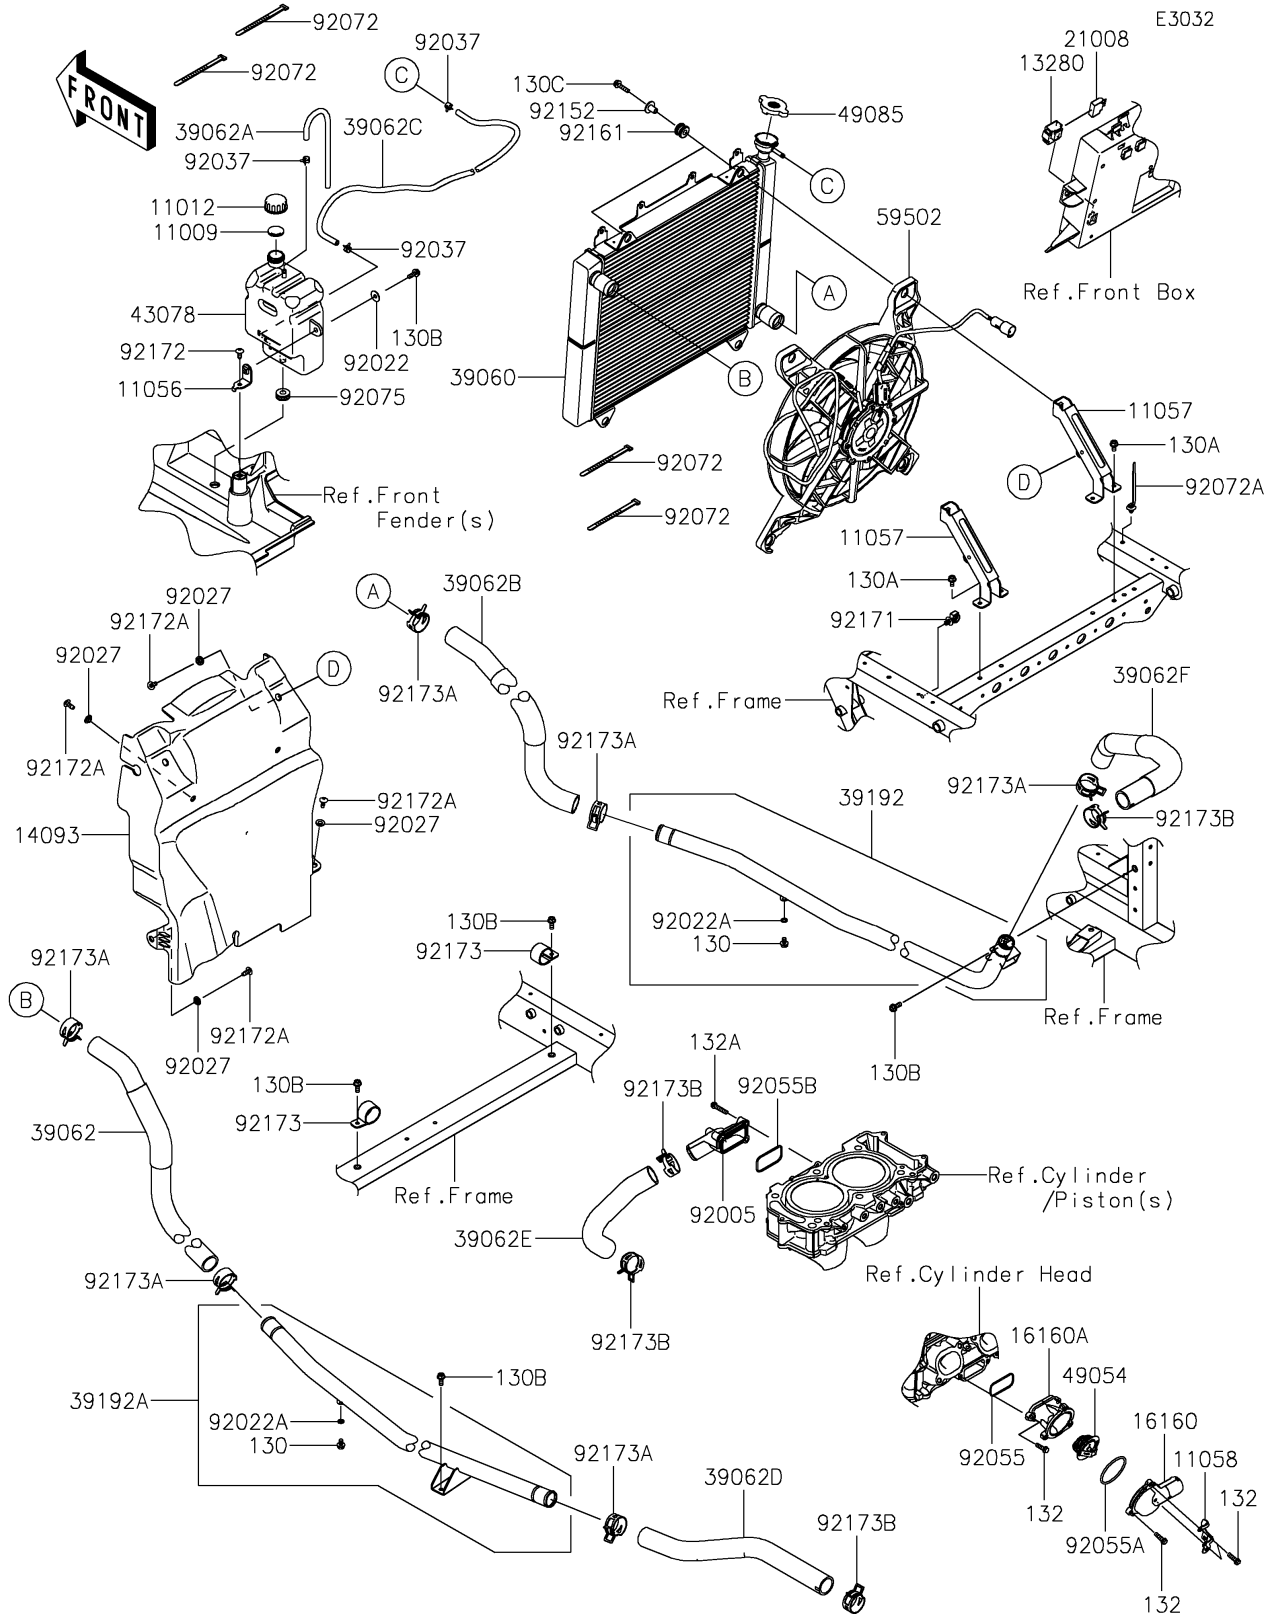

2024 MULE PRO-FXT™ 1000 LE RANCH EDITION PARTS DIAGRAM

Radiator

2024 MULE PRO-FXT™ 1000 LE RANCH EDITION PARTS LIST

Radiator

ITEM NAME	PART NUMBER	QUANTITY
GASKET,RESERVOIR TANK CAP (Ref # 11009)	11009-1145	1
CAP (Ref # 11012)	11012-1084	1
BRACKET,RESERVOIR (Ref # 11056)	11056-3856	1
BRACKET,RADIATOR (Ref # 11057)	11057-0774	2
BRACKET (Ref # 11058)	11058-0325	1
HOLDER,BREAKER (Ref # 13280)	13280-0898	1
COVER,RADIATOR BACK (Ref # 14093)	14093-1391	1
BODY,THERMOSTAT COVER (Ref # 16160)	16160-0839	1
BODY,THERMOSTAT (Ref # 16160A)	16160-0840	1
BREAKER,RAD.FAN,20A (Ref # 21008)	21008-0015	1
RADIATOR (Ref # 39060)	39060-0753	1
HOSE-COOLING,RADIATOR IN (Ref # 39062)	39062-0650	1
HOSE-COOLING,OVER FLOW (Ref # 39062A)	39062-0696	1
HOSE-COOLING,RADIATOR OUT (Ref # 39062B)	39062-0777	1
HOSE-COOLING,RAD-RESERVOIR (Ref # 39062C)	39062-0985	1
HOSE-COOLING,ENGINE IN (Ref # 39062D)	39062-0986	1
HOSE-COOLING,W/PUMP-ENGINE (Ref # 39062E)	39062-0987	1
HOSE-COOLING,ENGINE OUT (Ref # 39062F)	39062-0988	1
PIPE-WATER,RH (Ref # 39192)	39192-0574	1
PIPE-WATER,LH (Ref # 39192A)	39192-0715	1
RESERVOIR (Ref # 43078)	43078-0571	1
THERMOSTAT (Ref # 49054)	49054-0015	1
CAP-ASSY-PRESSURE (Ref # 49085)	49085-0019	1
FAN-ASSY (Ref # 59502)	59502-0641	1
FITTING (Ref # 92005)	92005-1445	1
WASHER,PLAIN,6.5X20X1 (Ref # 92022)	92022-165	1
WASHER,6.2X11X1 (Ref # 92022A)	92022-304	2
COLLAR,L=4.6 (Ref # 92027)	92027-1168	6
CLAMP,TUBE (Ref # 92037)	92037-1461	3