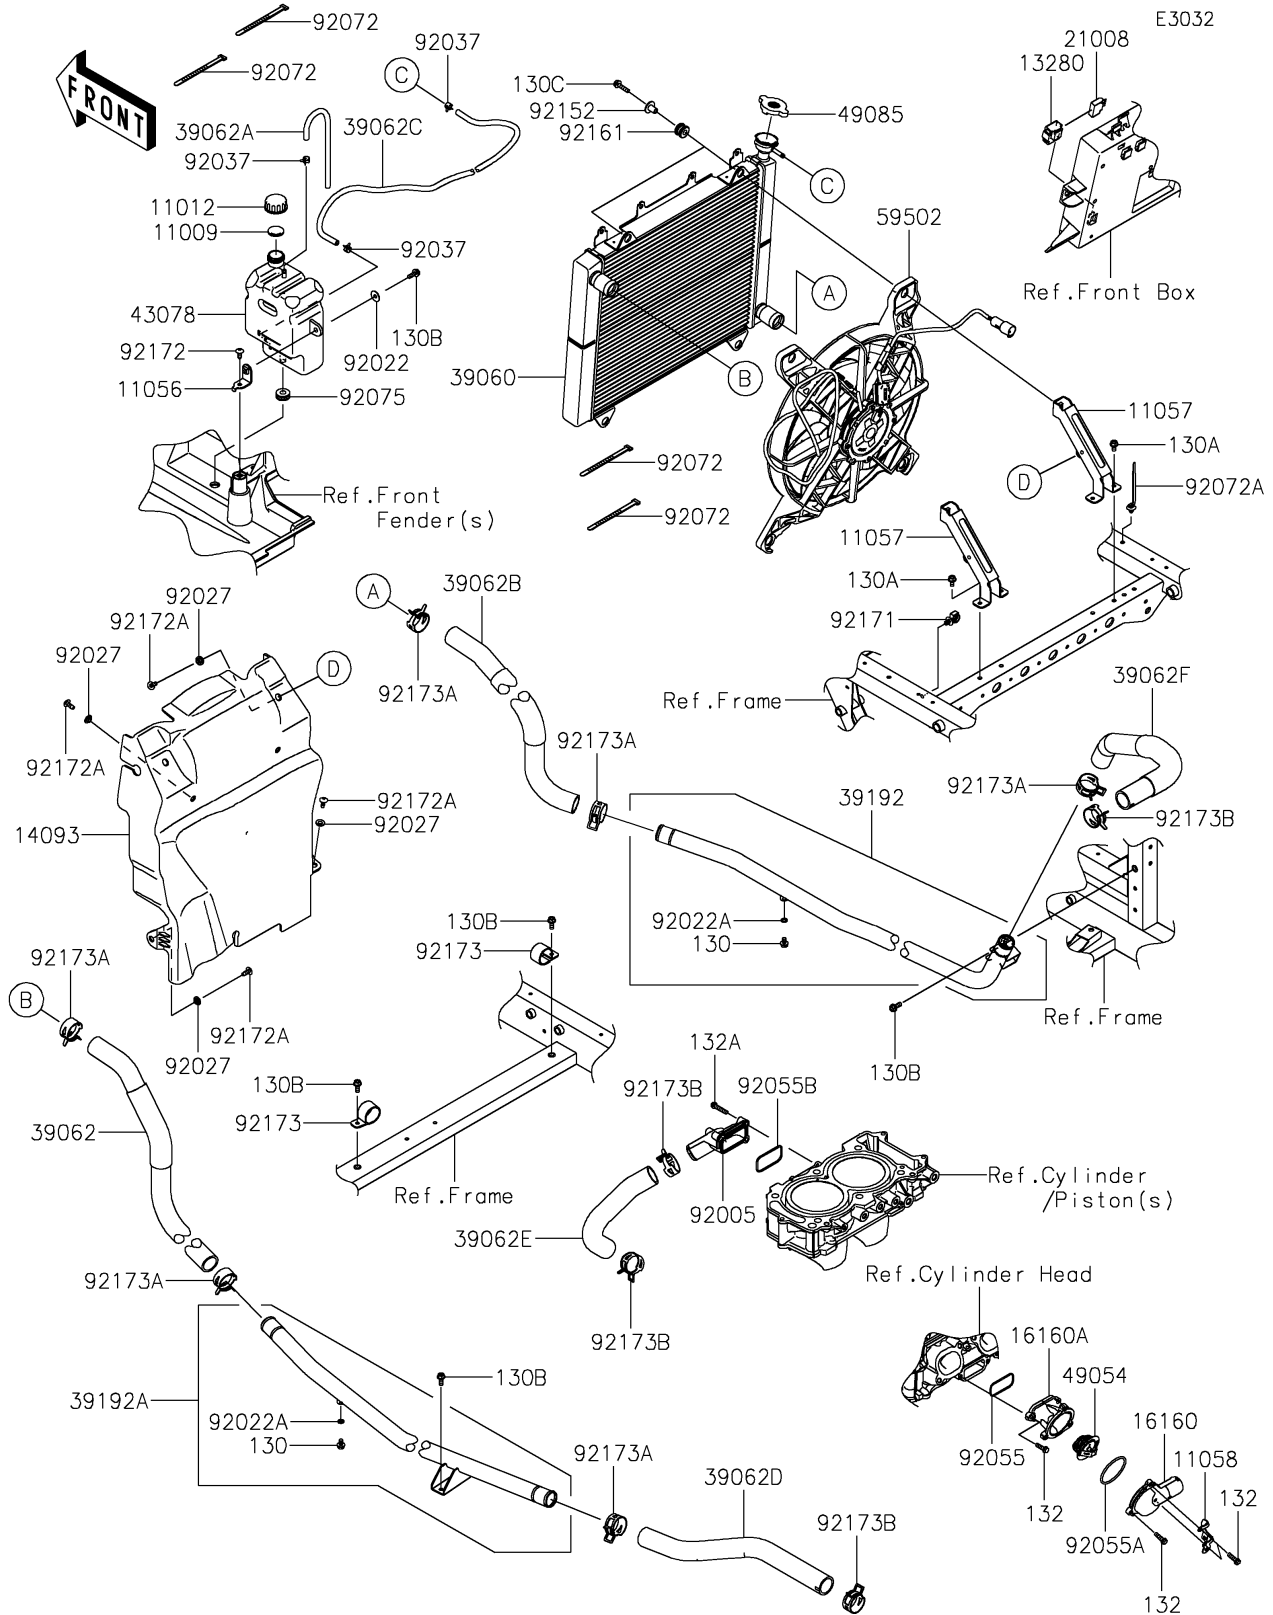

2025 MULE PRO-FXT 1000 LE Ranch Edition PARTS DIAGRAM

Radiator

2025 MULE PRO-FXT 1000 LE Ranch Edition PARTS LIST

Radiator

ITEM NAME	PART NUMBER	QUANTITY
GASKET,RESERVOIR TANK CAP (Ref # 11009)	11009-1145	1
CAP (Ref # 11012)	11012-1084	1
BRACKET,RESERVOIR (Ref # 11056)	11056-3856	1
BRACKET,RADIATOR (Ref # 11057)	11057-0774	2
BRACKET (Ref # 11058)	11058-0325	1
HOLDER,BREAKER (Ref # 13280)	13280-0898	1
COVER,RADIATOR BACK (Ref # 14093)	14093-1391	1
BODY,THERMOSTAT COVER (Ref # 16160)	16160-0839	1
BODY,THERMOSTAT (Ref # 16160A)	16160-0840	1
BREAKER,RAD.FAN,20A (Ref # 21008)	21008-0015	1
RADIATOR (Ref # 39060)	39060-0753	1
HOSE-COOLING,RADIATOR IN (Ref # 39062)	39062-0650	1
HOSE-COOLING,OVER FLOW (Ref # 39062A)	39062-0696	1
HOSE-COOLING,RADIATOR OUT (Ref # 39062B)	39062-0777	1
HOSE-COOLING,RAD-RESERVOIR (Ref # 39062C)	39062-0985	1
HOSE-COOLING,ENGINE IN (Ref # 39062D)	39062-0986	1
HOSE-COOLING,W/PUMP-ENGINE (Ref # 39062E)	39062-0987	1
HOSE-COOLING,ENGINE OUT (Ref # 39062F)	39062-0988	1
PIPE-WATER,RH (Ref # 39192)	39192-0574	1
PIPE-WATER,LH (Ref # 39192A)	39192-0715	1
RESERVOIR (Ref # 43078)	43078-0571	1
THERMOSTAT (Ref # 49054)	49054-0015	1
CAP-ASSY-PRESSURE (Ref # 49085)	49085-0019	1
FAN-ASSY (Ref # 59502)	59502-0641	1
FITTING (Ref # 92005)	92005-1445	1
WASHER,PLAIN,6.5X20X1 (Ref # 92022)	92022-165	1
WASHER,6.2X11X1 (Ref # 92022A)	92022-304	2
COLLAR,L=4.6 (Ref # 92027)	92027-1168	6
CLAMP,TUBE (Ref # 92037)	92037-1461	3